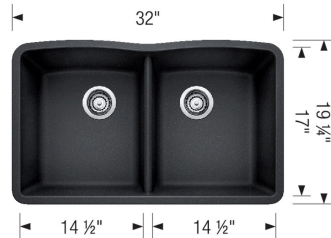

Design and Planning Tips

- Min cabinet size: 36 in
- Bowl depth: 9,5 in (240.0 mm)

What is included:
Installation instructions
Cut-out template
Limited Lifetime Warranty

Undermount installation only

Minimum cabinet size: 36"

Cut-out Dimensions:

Cut-out Length: 17.25"

Cut-out Width: 30.5"

Cut-out Depth: 10.29"

Left Sink Bowl Dimensions:

Sink Bowl Length (left-to-right): 14.5"

Sink Bowl Width (front-to-back): 17"

Sink Bowl Depth: 9.5"

Right Sink Bowl Dimensions:

Sink Bowl Length (left-to-right): 14.5"

Sink Bowl Width (front-to-back): 17"

Sink Bowl Depth: 9.5"

Drain hole compatible with 3.5" strainers or waste flanges

Codes/Standards: CSA B45.8-18/IAPMO Z403-2018