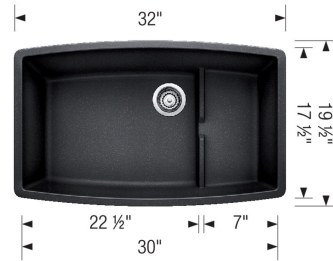

Design and Planning Tips

- Min cabinet size: 36 in
- Bowl depth: 10 in (254.0 mm)

What is included:
Installation instructions
Cut-out template
Limited Lifetime Warranty

Undermount installation only
Minimum cabinet size: 36"
Cut-out Dimensions:
Cut-out Length: 30.25"
Cut-out Width: 17.75"
Cut-out Below Counter Depth: 10.79"
Sink Bowl Dimensions:
Sink Bowl Length (left-to-right): 30"
Sink Bowl Width (front-to-back): 15.5"
Sink Bowl Depth: 10"