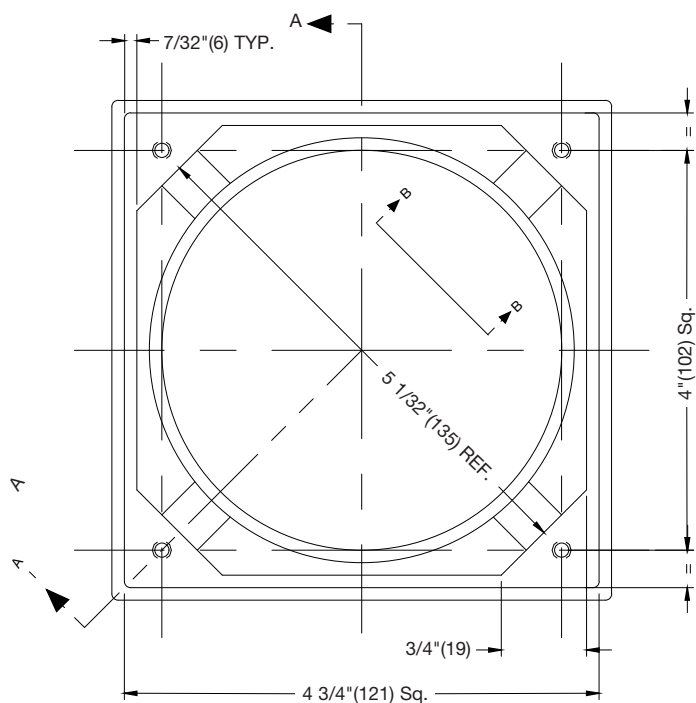

For Commercial Applications

SX-3

Sq. Heavy Duty SS Cleanout Top

Material: 304 Stainless Steel.

EDP Number
8186058

NOTICE

The information contained herein is not intended to replace the full product installation and safety information available or the experience of a trained product installer. You are required to thoroughly read all installation instructions and product safety information before beginning the installation of this product.