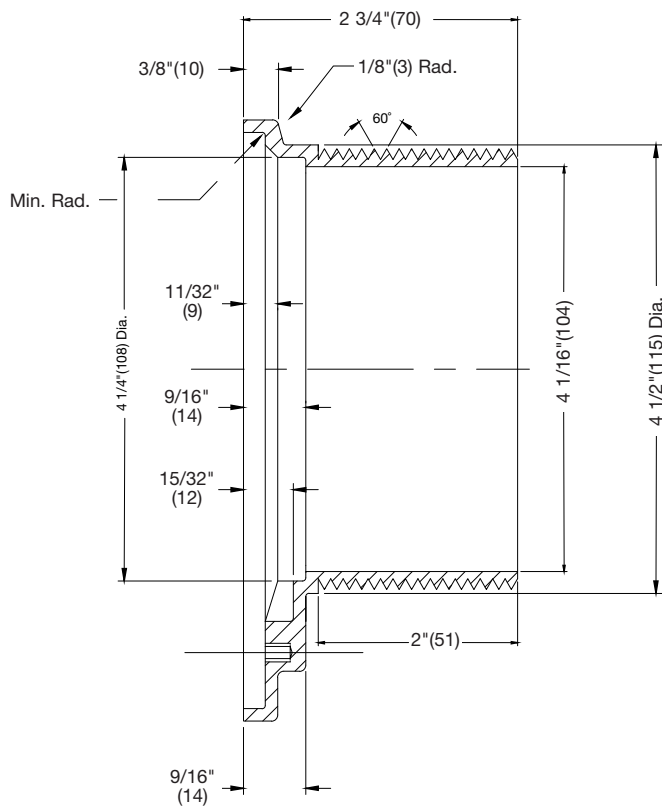

For Commercial Applications

SX-3

Sq. Heavy Duty SS Cleanout Top

Material: 304 Stainless Steel.

EDP Number
8186058

NOTICE

The information contained herein is not intended to replace the full product installation and safety information available or the experience of a trained product installer. You are required to thoroughly read all installation instructions and product safety information before beginning the installation of this product.