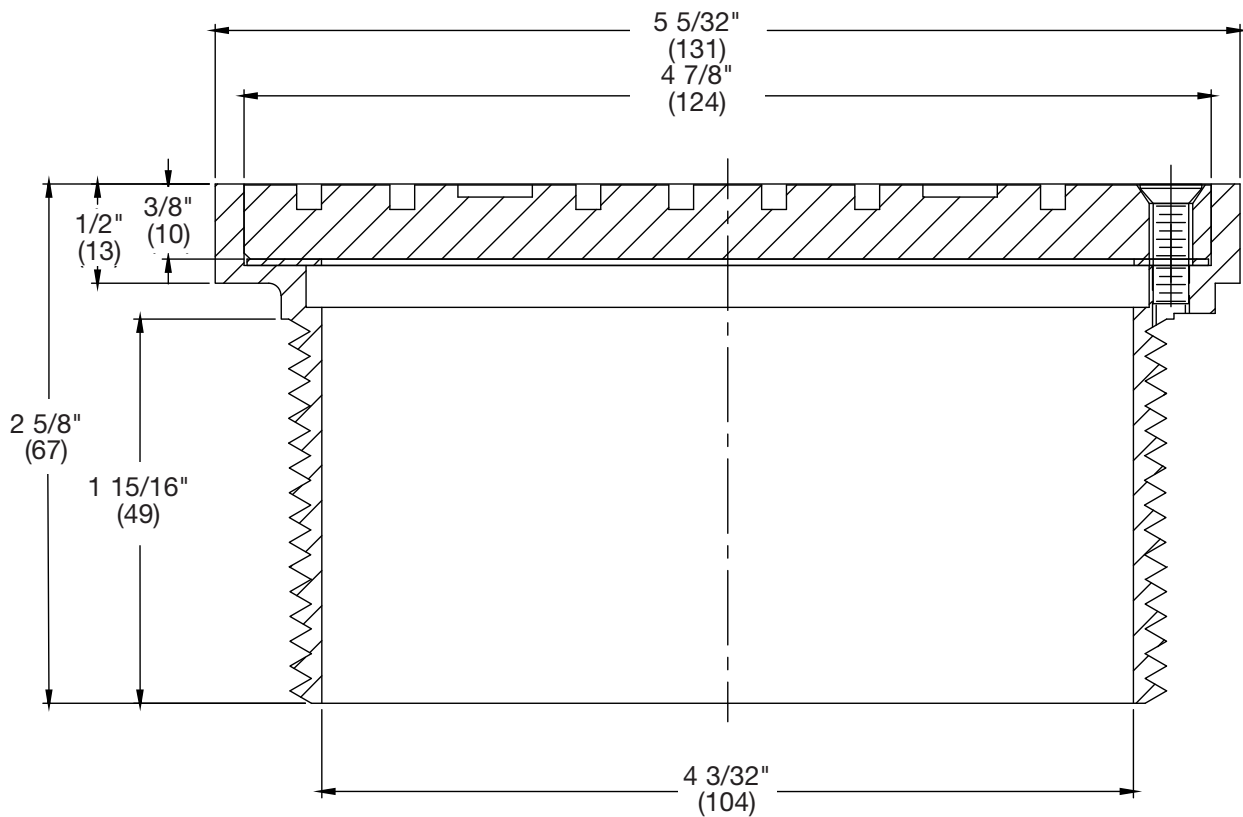

For Commercial Applications

RX-1

HD NB Cleanout Top

Material: Nickel Bronze.

EDP Number
8152722

NOTICE

The information contained herein is not intended to replace the full product installation and safety information available or the experience of a trained product installer. You are required to thoroughly read all installation instructions and product safety information before beginning the installation of this product.