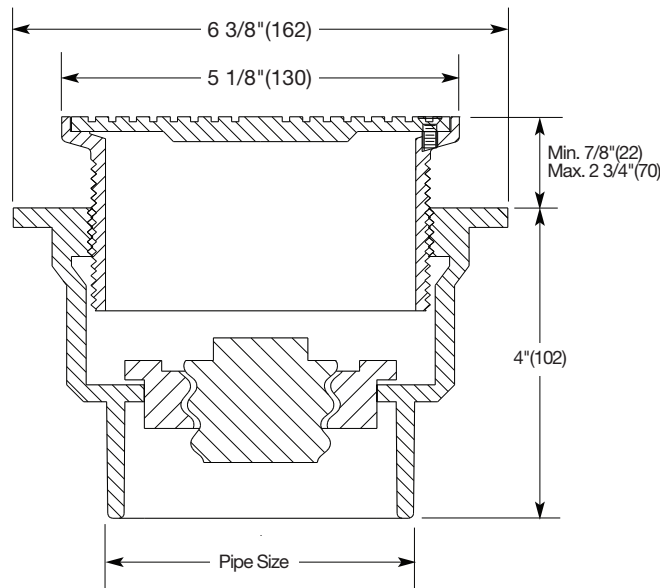

Light Commercial

Job Name _____
Job Location _____
Engineer _____
Approval _____
Tag _____

Contractor _____
Approval _____
Contractor's P.O. No. _____
Representative _____

CO12 PVC/ABS Adjustable Floor Cleanout w/Round Top

Specifications

Watts Light Commercial CO12 PVC or ABS solvent weld adjustable floor cleanout with round nickel bronze, ductile iron, or stainless steel non-skid top, and removable poly cleanout plug.

Pipe sizing (select one)		
Suffix	Description	
-2PVC	2" PVC	☐
-2ABS	2" ABS	☐
-3PVC	3" PVC	☐
-3ABS	3" ABS	☐
-4PVC	4" PVC	☐
-4ABS	4" ABS	☐

Options (Select One or More)		
Suffix	Description	
-NB	Nickel Bronze Top	☐
-SS	Stainless Steel Top	☐
-DI	Ductile Iron Top	☐
-VP	Vandal Proof Screws	☐

Load Rating
MD

NOTICE

The load classifications are in accordance with the American National Standards ASME A112.21.1M ASME Ratings are as follows:
MD - Safe Live Load 2000-4999 lbs.(900-2250 kg)
The above categories are given as a guide only.
Please consult factory.

NOTICE

The information contained herein is not intended to replace the full product installation and safety information available or the experience of a trained product installer. You are required to thoroughly read all installation instructions and product safety information before beginning the installation of this product.

CO12

Watts product specifications in U.S. customary units and metric are approximate and are provided for reference only. For precise measurements, please contact Watts Technical Service. Watts reserves the right to change or modify product design, construction, specifications, or materials without prior notice and without incurring any obligation to make such changes and modifications on Watts products previously or subsequently sold.

USA: T: (800) 338-2581 • F: (828) 248-3929 • Watts.com
Canada: T: (888) 208-8927 • F: (888) 479-2887 • Watts.ca
Latin America: T: (52) 55-4122-0138 • Watts.com