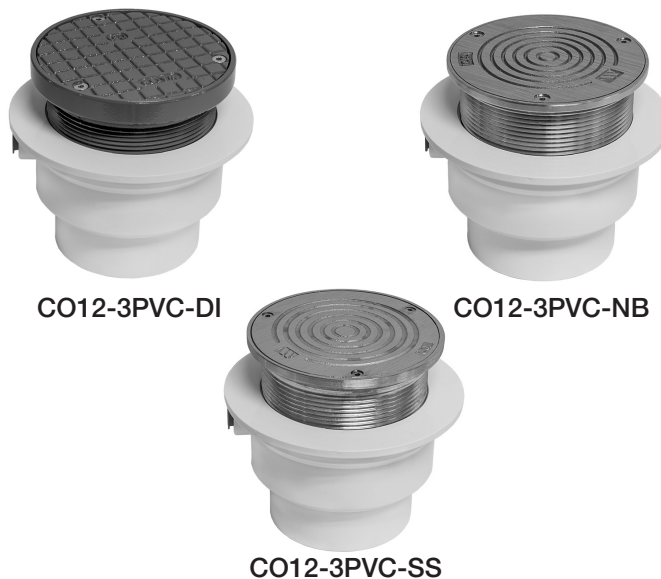

Light Commercial

Job Name _____
Job Location _____
Engineer _____
Approval _____
Tag _____

Contractor _____
Approval _____
Contractor's P.O. No. _____
Representative _____

CO12 PVC/ABS Adjustable Floor Cleanout w/Round Top

Specifications

Watts Light Commercial CO12 PVC or ABS solvent weld adjustable floor cleanout with round nickel bronze, ductile iron, or stainless steel non-skid top, and removable poly cleanout plug.

Pipe sizing (select one)		
Suffix	Description	
-2PVC	2" PVC	☐
-2ABS	2" ABS	☐
-3PVC	3" PVC	☐
-3ABS	3" ABS	☐
-4PVC	4" PVC	☐
-4ABS	4" ABS	☐

Options (Select One or More)		
Suffix	Description	
-NB	Nickel Bronze Top	☐
-SS	Stainless Steel Top	☐
-DI	Ductile Iron Top	☐
-VP	Vandal Proof Screws	☐

Load Rating
MD

NOTICE

The load classifications are in accordance with the American National Standards ASME A112.21.1M ASME Ratings are as follows:
MD - Safe Live Load 2000-4999 lbs.(900-2250 kg)
The above categories are given as a guide only.
Please consult factory.

NOTICE

The information contained herein is not intended to replace the full product installation and safety information available or the experience of a trained product installer. You are required to thoroughly read all installation instructions and product safety information before beginning the installation of this product.

CO12

Watts product specifications in U.S. customary units and metric are approximate and are provided for reference only. For precise measurements, please contact Watts Technical Service. Watts reserves the right to change or modify product design, construction, specifications, or materials without prior notice and without incurring any obligation to make such changes and modifications on Watts products previously or subsequently sold.

USA: T: (800) 338-2581 • F: (828) 248-3929 • Watts.com
Canada: T: (888) 208-8927 • F: (888) 479-2887 • Watts.ca
Latin America: T: (52) 55-4122-0138 • Watts.com