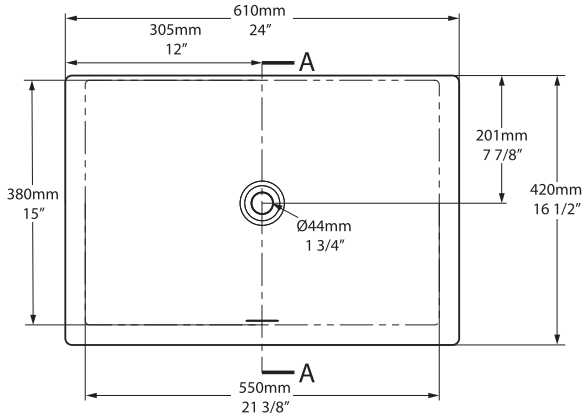

volcanic limestone baths

Top view

Side view

Front view

Section AA

*All measurements subject to +/-5% tolerance

l = 610mm / 24"
w = 420mm / 16 1/2"
h = 134mm / 5 1/4"

.dwg | .dxf | .skp www.vandabaths.com