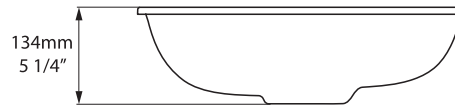

volcanic limestone baths

Top view

Side view

Front view

Section AA

*All measurements subject to +/-5% tolerance

l = 610mm / 24"
w = 420mm / 16 1/2"
h = 134mm / 5 1/4"

.dwg | .dxf | .skp www.vandabaths.com