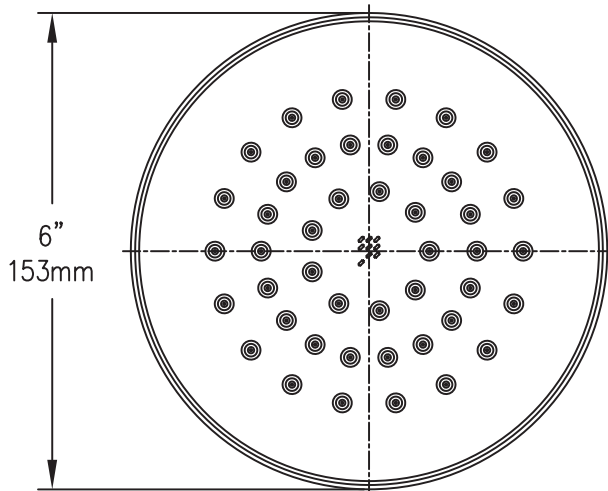

Location:

Showerhead 532SH

Specification Submittal

Model Numbers

- 532SH Showerhead

Options / Modifications

Append appropriate -suffix to model number.

- CG** -1.5 1.5 (5.7 L/min) Flow rate restrictor
- CG** -1.75 1.75 (6.6 L/min) Flow rate restrictor
- 2.0 2.0 (7.6 L/min) Flow rate restrictor

Finish Options / Modifications

Append appropriate -suffix to model number.

- STN Satin nickel finish
- BLK Polished graphite finish
- Polished chrome finish (standard finish)

Feature Highlights

- 6 inch rain showerhead
- Single mode
- Standard flow rate, 2.5 gpm (9.6 L/min)
Optional lower flow rate restrictor available
- Polished chrome finish (standard)

Dimensions Museo Showerhead, 532SH

Note: Dimensions subject to change without notice.