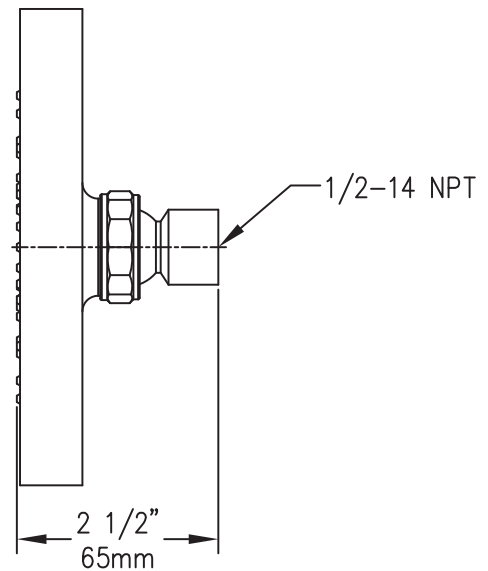

Location:

Showerhead 532SH

Specification Submittal

Model Numbers

- 532SH Showerhead

Options / Modifications

Append appropriate -suffix to model number.

- CG** -1.5 1.5 (5.7 L/min) Flow rate restrictor
- CG** -1.75 1.75 (6.6 L/min) Flow rate restrictor
- 2.0 2.0 (7.6 L/min) Flow rate restrictor

Dimensions Museo Showerhead, 532SH

Note: Dimensions subject to change without notice.