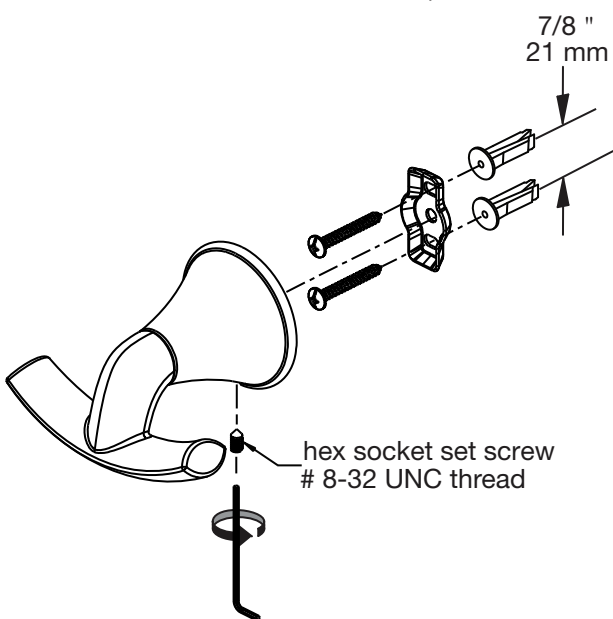

Robe Hook 553RH

Specification Submittal

Model Number

- 553RH Robe Hook

Feature Highlights

- Metal construction
- Standard finish is polished chrome

Finish Options

Append appropriate *-suffix* to model number.

Dimensions Elm Robe Hook, 553RH

Note: Dimensions subject to change without notice.