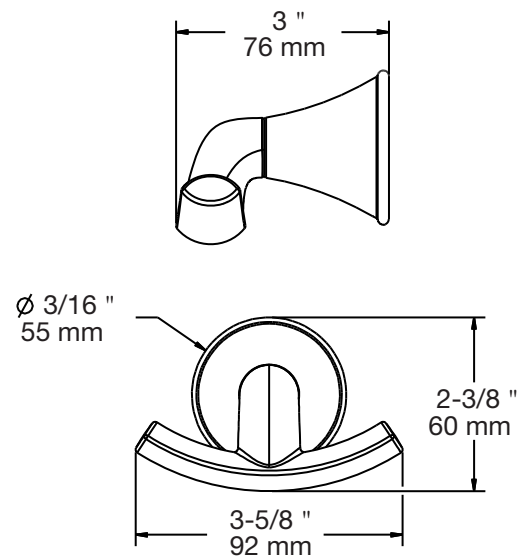

Robe Hook 553RH

Specification Submittal

Model Number

- 553RH Robe Hook

Feature Highlights

- Metal construction
- Standard finish is polished chrome

Finish Options

Append appropriate *-suffix* to model number.

Dimensions Elm Robe Hook, 553RH

Note: Dimensions subject to change without notice.