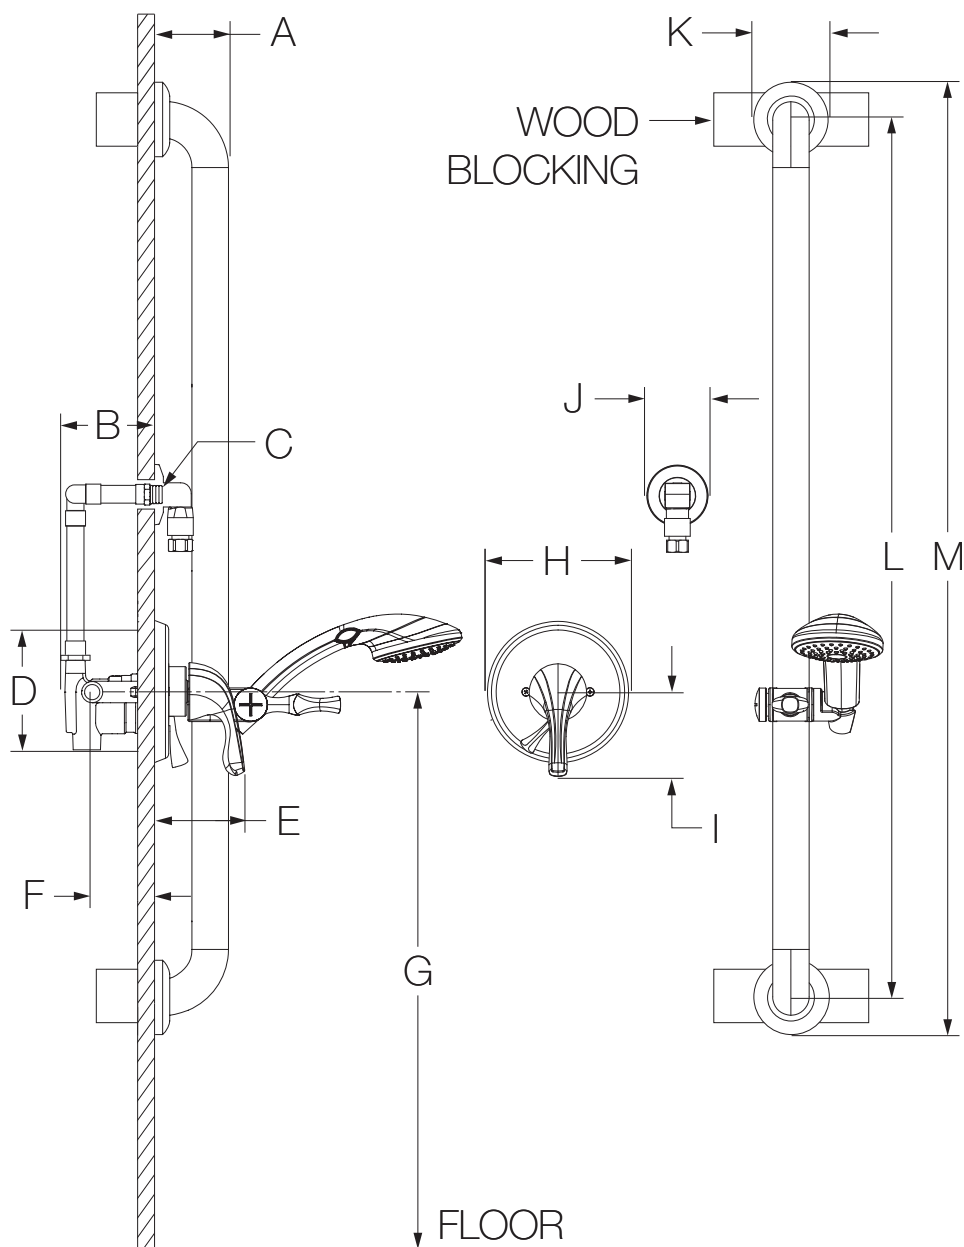

Dimensions

Measurements	
A	3", 76 mm
B	3-1/2", 89 mm
C	Male 1/2" NPT fitting must protrude 3/8" from finished wall
D	Shower Valve Hole Size Min. Ø 3", 76 mm Max. Ø 4", 102 mm
E	3-5/8", 92 mm
F	Rough-in 2-3/8" ± 1/2", 60 mm ± 13 mm
G	Ref. 32", 813 mm
H	Ø 5-3/4", 146 mm
I	3-3/8", 86 mm
J	Ø 2-1/2", 64 mm
K	Ø 3-1/8", 79 mm
L	36", 914 mm
M	39", 991 mm