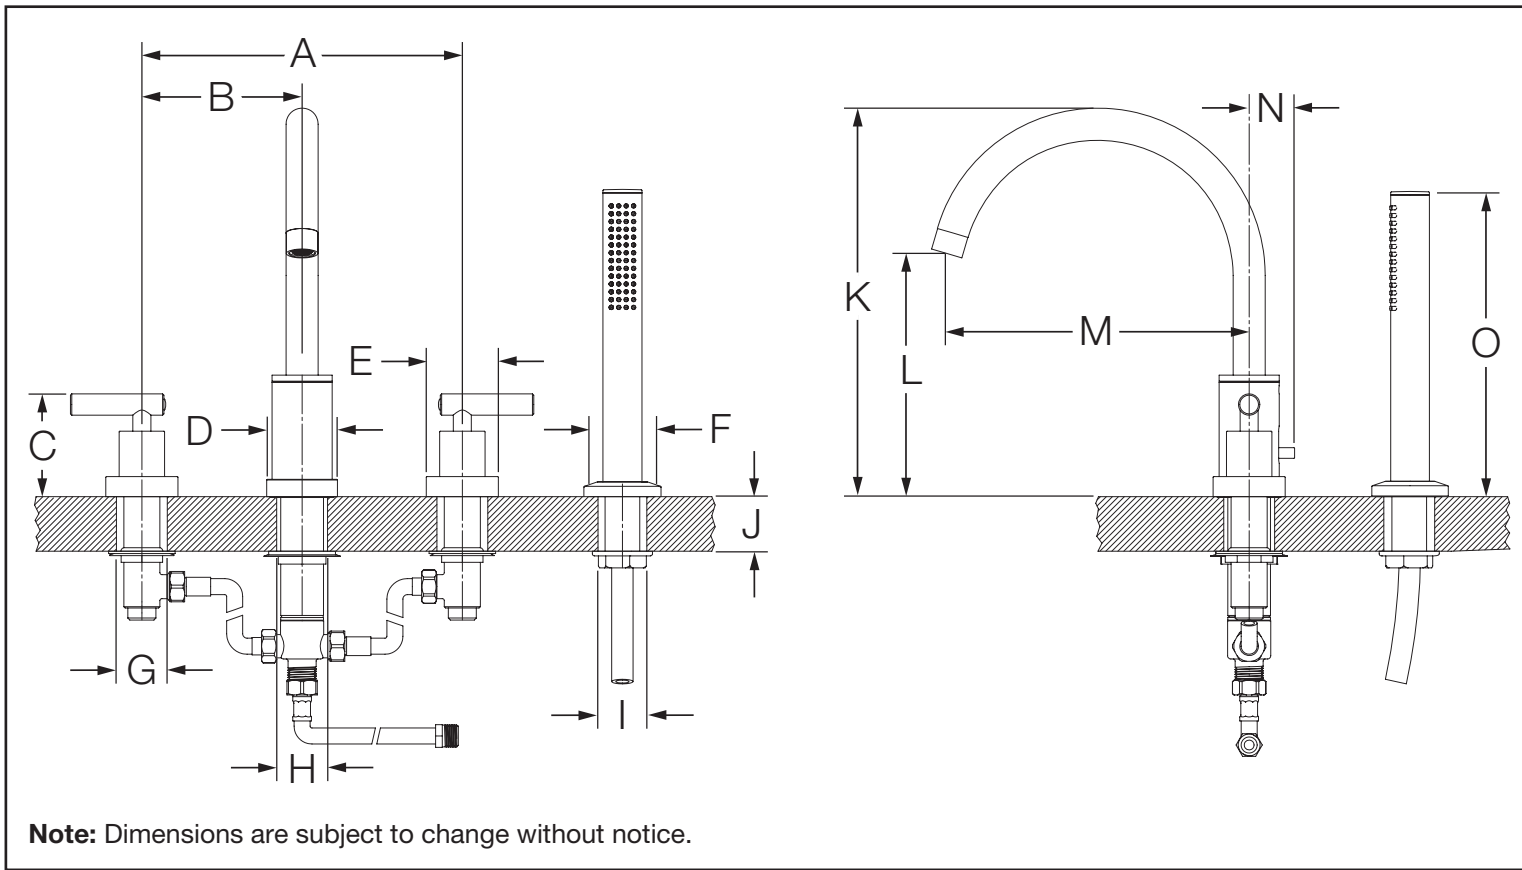

SRT-4372  
 Sereno® Roman Tub Faucet  
**Installation Guide**

**Note:** Dimensions are subject to change without notice.

| MEASUREMENTS |   |
|--------------|---|
| A            | Min. 8", 203 mm<br>Max. 16", 406 mm                       |
| B            | Min. 4", 102 mm   |
| C            | 3", 76 mm   |
| D            | Ø 2-1/8", 54 mm   |
| E            | Ø 2-1/8", 54 mm   |
| F            | Ø 2", 51 mm   |
| G            | Hole Size<br>Min. Ø 1-1/8", 29 mm<br>Max. Ø 1-7/8", 48 mm |
| H            | Hole Size<br>Min. Ø 1-3/8", 35 mm<br>Max. Ø 1-5/8", 41 mm |
| I            | Hole Size<br>Min. Ø 1-1/8", 29 mm<br>Max. Ø 1-3/4", 44 mm |
| J            | Max. 1-1/2", 38 mm  |
| K            | 11-1/2", 292 mm   |
| L            | 7-1/8", 181 mm  |
| M            | 8-7/8", 225 mm  |
| N            | 1-3/8", 35 mm   |
| O            | 7-3/4", 197 mm  |