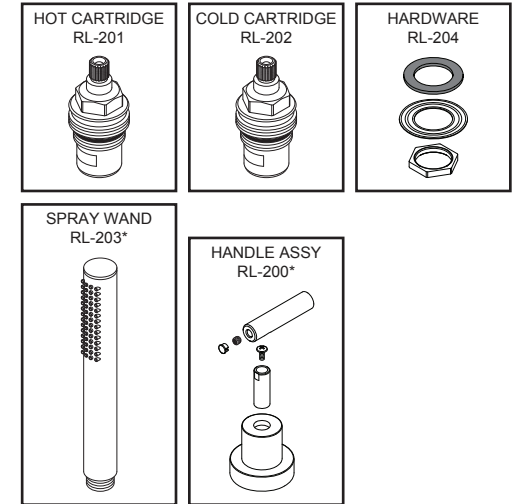

**Compliance**

- ASME A112.18.1/CSA B125.1

**TOOLS RECOMMENDED FOR INSTALLATION**

**REPLACEMENT PARTS**

**\*Note:** Append appropriate finish suffix code to part numbers for premium finish.