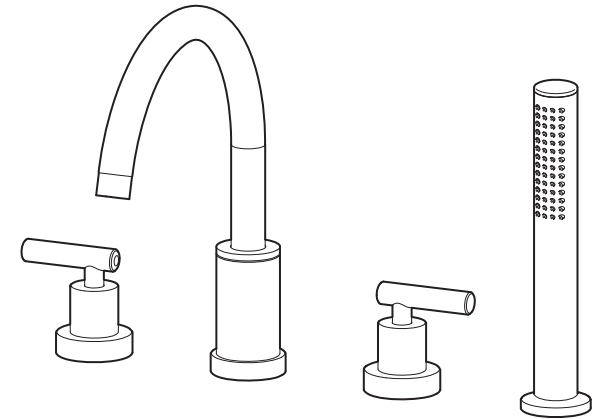

SRT-4372  
 Sereno® Roman Tub Faucet  
**Installation Guide**

**Note:** Dimensions are subject to change without notice.

| MEASUREMENTS |   |
|--------------|---|
| A            | Min. 8", 203 mm<br>Max. 16", 406 mm                       |
| B            | Min. 4", 102 mm   |
| C            | 3", 76 mm   |
| D            | Ø 2-1/8", 54 mm   |
| E            | Ø 2-1/8", 54 mm   |
| F            | Ø 2", 51 mm   |
| G            | Hole Size<br>Min. Ø 1-1/8", 29 mm<br>Max. Ø 1-7/8", 48 mm |
| H            | Hole Size<br>Min. Ø 1-3/8", 35 mm<br>Max. Ø 1-5/8", 41 mm |
| I            | Hole Size<br>Min. Ø 1-1/8", 29 mm<br>Max. Ø 1-3/4", 44 mm |
| J            | Max. 1-1/2", 38 mm  |
| K            | 11-1/2", 292 mm   |
| L            | 7-1/8", 181 mm  |
| M            | 8-7/8", 225 mm  |
| N            | 1-3/8", 35 mm   |
| O            | 7-3/4", 197 mm  |