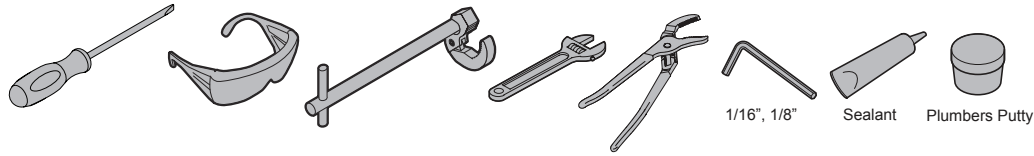

TOOLS RECOMMENDED FOR INSTALLATION