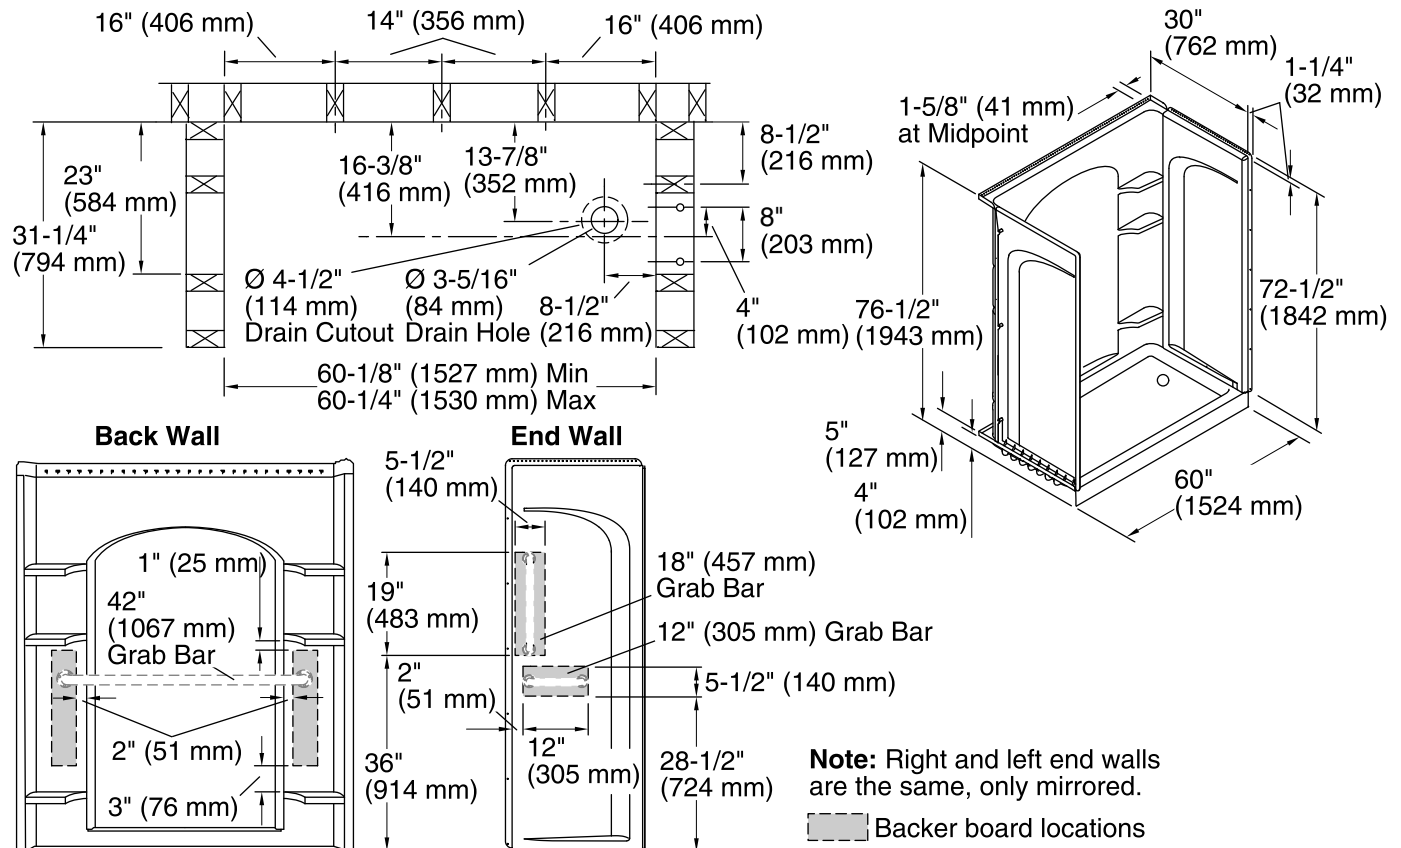

### Technical Information

All product dimensions are nominal.

Installation: Three-wall alcove

Drain location: Right

Minimum flat for door: 3" (76 mm)

Threshold height: 4" (102 mm)

Maximum door height: 70-1/2" (1791 mm)

Maximum door width: 56-5/8" (1438 mm)