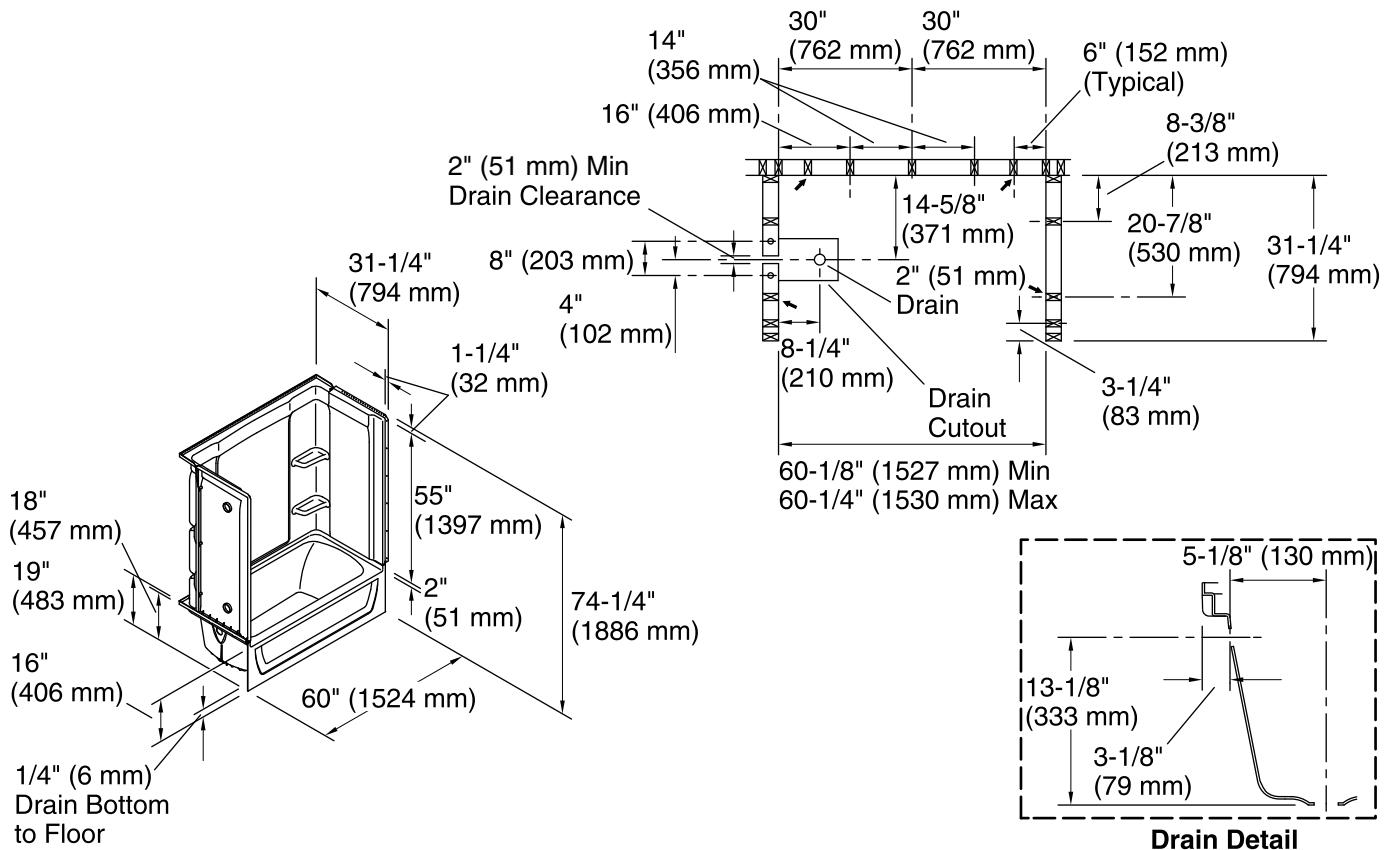

### Included Components

Product consists of:

71374100 60" x 30" Bath/Shower Wall Set

For the most current Specification Sheet, go to [www.sterlingplumbing.com](http://www.sterlingplumbing.com).

4-26-2019 00:34 - US

**Technical Information**

All product dimensions are nominal.

- Installation: Three-wall alcove
- Drain location: Left
- Basin area, bottom: 45" x 20" (1143 mm x 508 mm)
- Basin area, top: 53" x 23" (1346 mm x 584 mm)
- Water depth: 11-1/4" (286 mm)
- Water capacity: 44 gal (166.6 L)
- Minimum flat for door: 2-3/4" (70 mm)
- Maximum door height: 56-3/4" (1441 mm)
- Maximum door width: 57-11/16" (1465 mm)