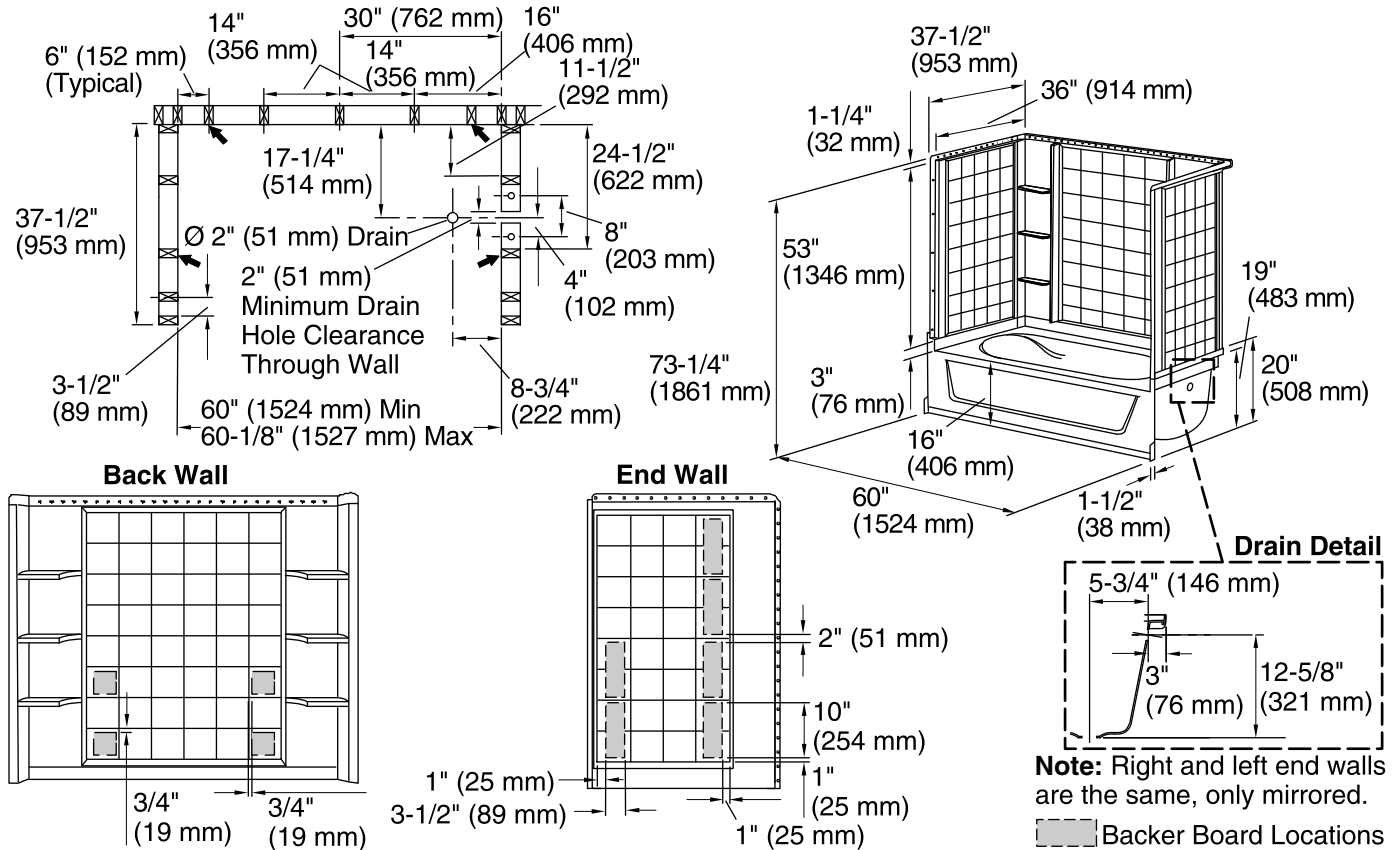

Features

- Alcove installation
- 18-1/4" apron
- Vikrell material
- Right drain
- Tongue-and-groove walls with snap-together modular design
- Tile look
- Some caulk required
- Corner shelves; built-in armrests and contoured back
- 3" drain-to-floor clearance for above-floor drain installation
- Aging in Place backerboards

Included Components

Product consists of:

- 71104106 60" x 36" Wall Set w/Backer Boards
- 71101122 60" x 36" AFD Bath

Codes/Standards

- CSA B45.5/IAPMO Z124
- ASTM E162
- ASTM E662
- Greenguard UL 2818 - Gold
- HUD, UM Bulletin 73

Color	Code	Description
	0	White
	96	KOHLER Biscuit

Technical Information

All product dimensions are nominal.

- Installation: Three-wall alcove
 Drain location: Right
 Basin area, bottom: 40" x 21" (1016 mm x 533 mm)
 Basin area, top: 52" x 29" (1321 mm x 737 mm)
 Water depth: 11" (279 mm)
 Water capacity: 40 gal (151.4 L)
 Minimum flat for door: 3-1/4" (83 mm)
 Maximum door height: 55-3/4" (1416 mm)
 Maximum door width: 58-1/2" (1486 mm)

Notes

- Install this product according to the installation instructions.
 Studs should be positioned roughly as shown.
 Double studding is recommended for pivot shower door installations.
 Attach grab bars at the specified backerboard locations only.