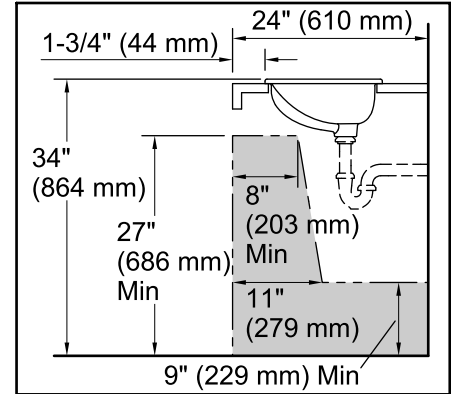

Features

- Under-mount installation
- Grade A vitreous china with a hard, glossy finish
- No faucet holes; accommodates either a wall-mount or countertop faucet
- Center drain and overflow
- ADA-compliant when installed per the requirements of the Accessibility Guidelines

Color	Code	Description
	0	White
	96	KOHLER Biscuit
	47	Almond

Recommended ADA Installation

Technical Information

All product dimensions are nominal.

- Bowl configuration: Single
- Installation: Drop-in
- Bowl area (Only): Length: 18-3/16" (462 mm)
Width: 12-3/16" (310 mm)
Water depth: 5" (127 mm)
- Drain hole: 1-11/16" (43 mm)
- Template: 1084867-7, required, included