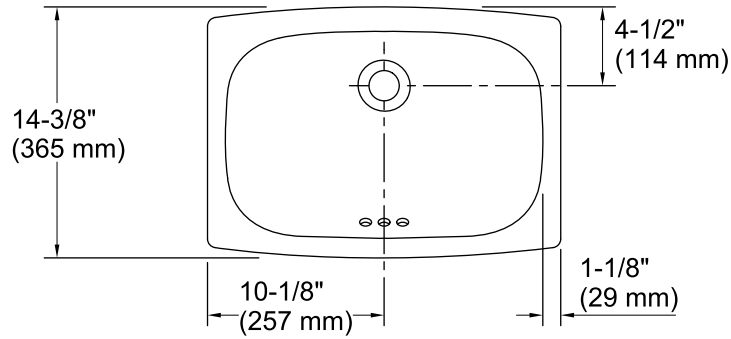

Features

- Under-mount installation
- Grade A vitreous china with a hard, glossy finish
- No faucet holes; accommodates either a wall-mount or countertop faucet
- Center drain and overflow
- ADA-compliant when installed per the requirements of the Accessibility Guidelines

Color	Code	Description
	0	White
	96	KOHLER Biscuit
	47	Almond

Recommended ADA Installation

Technical Information

All product dimensions are nominal.

- Bowl configuration: Single
- Installation: Drop-in
- Bowl area (Only): Length: 18-3/16" (462 mm)
Width: 12-3/16" (310 mm)
Water depth: 5" (127 mm)
- Drain hole: 1-11/16" (43 mm)
- Template: 1084867-7, required, included