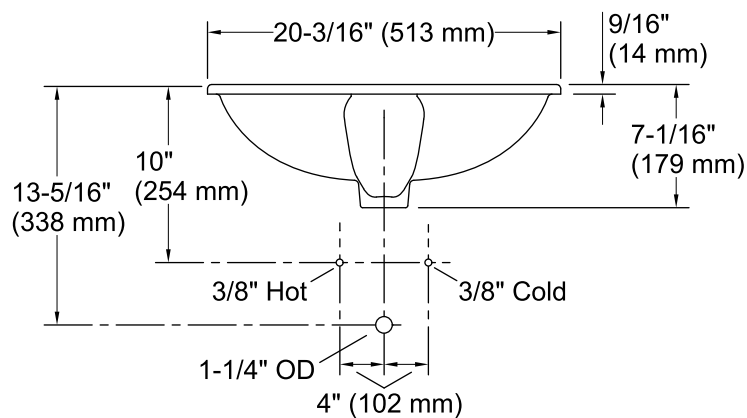

Features

- Under-mount installation
- Grade A vitreous china with a hard, glossy finish
- No faucet holes; accommodates either a wall-mount or countertop faucet
- Center drain and overflow
- ADA-compliant when installed per the requirements of the Accessibility Guidelines

Color	Code	Description
	0	White
	96	KOHLER Biscuit
	47	Almond

Recommended ADA Installation

Technical Information

All product dimensions are nominal.

- Bowl configuration: Single
- Installation: Drop-in
- Bowl area (Only): Length: 18-3/16" (462 mm)
Width: 12-3/16" (310 mm)
Water depth: 5" (127 mm)
- Drain hole: 1-11/16" (43 mm)
- Template: 1084867-7, required, included