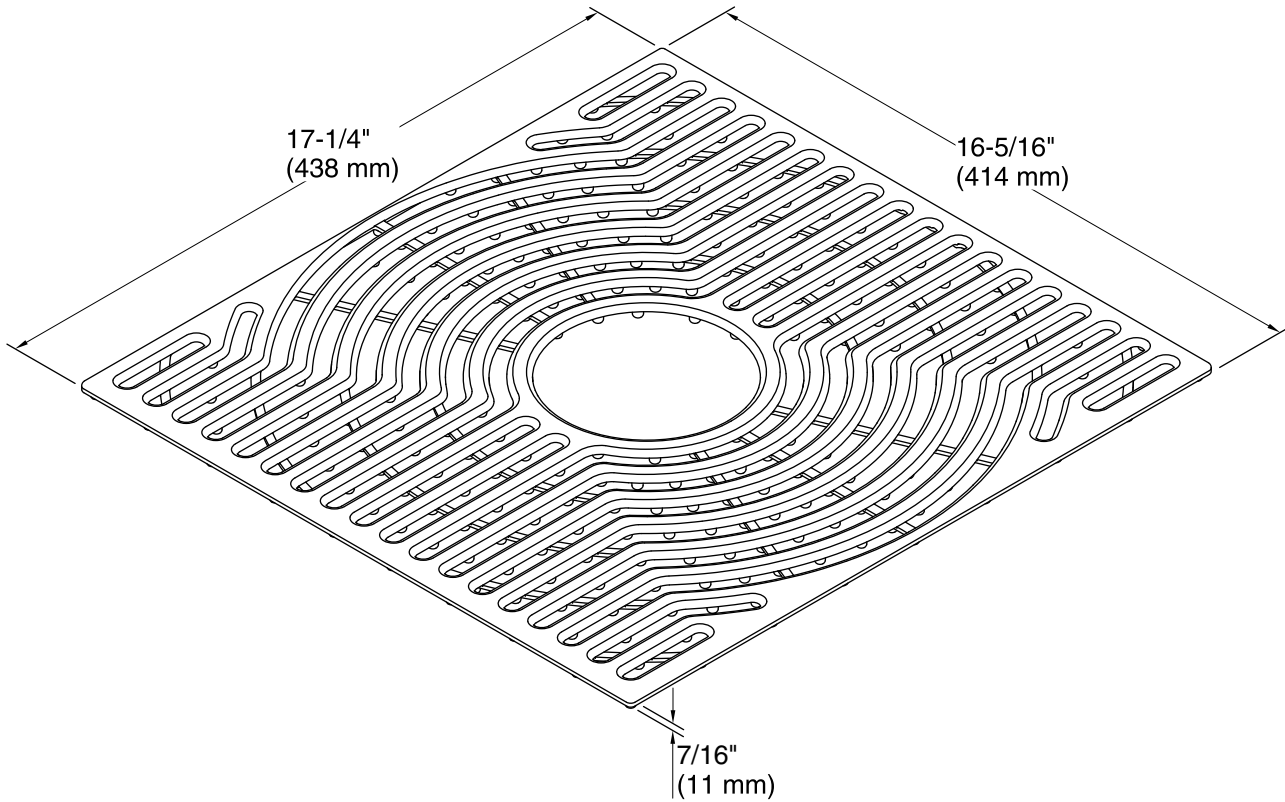

Features

- Single mat
- Ash Grey silicone
- Center drain hole
- Fits the large bowl of the STERLING Ludington®large/medium, model 20025

Codes/Standards

None Applicable

STERLING® Warranty - Stainless Steel Sinks

See website for detailed warranty information.

Available Colors/Finishes

Color tiles intended for reference only.

Color	Code	Description
	ASH	Ash Grey

Technical Information

All product dimensions are nominal.