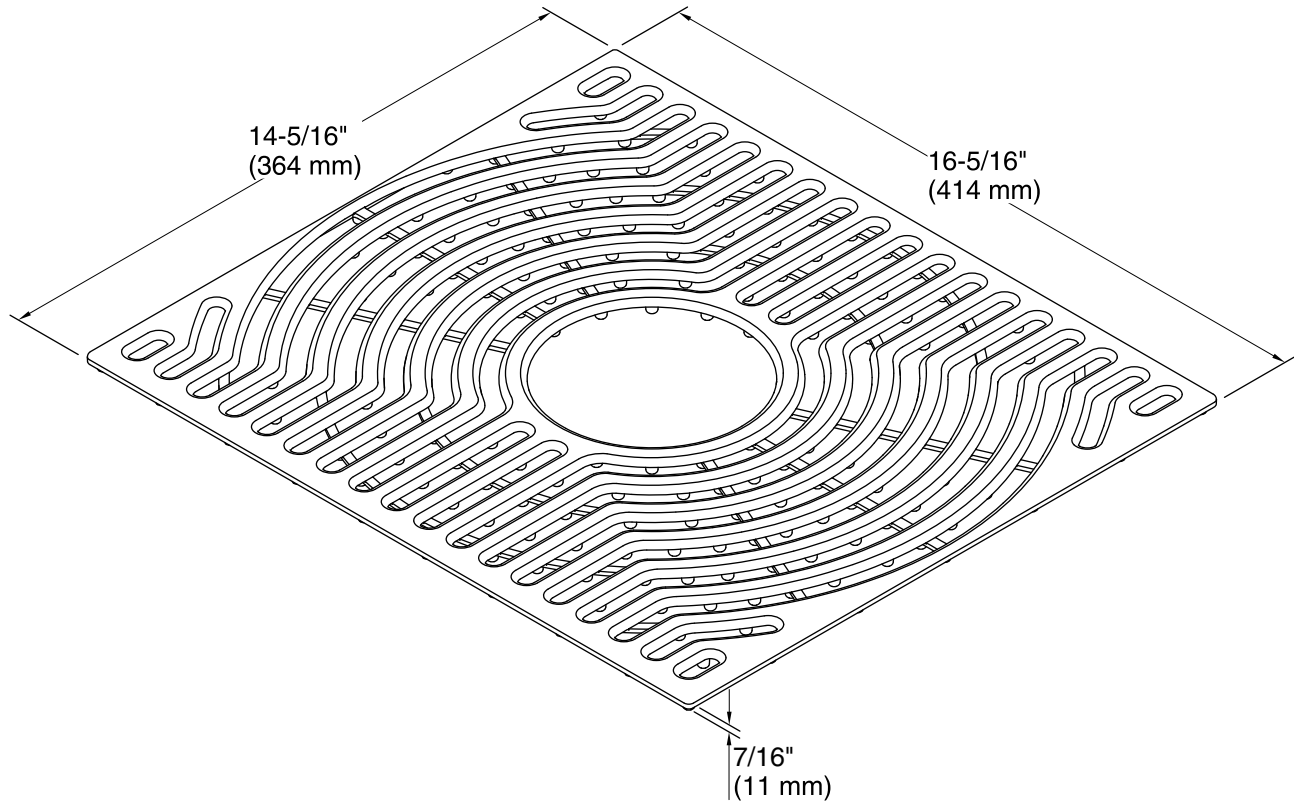

Features

- Single mat
- Ash Grey silicone
- Center drain hole
- For use with STERLING Ludington® double-equal, model 20024

Codes/Standards

None Applicable

STERLING® Warranty - Stainless Steel Sinks

See website for detailed warranty information.

Available Colors/Finishes

Color tiles intended for reference only.

Color Code Description

	ASH	Ash Grey
--	-----	----------

Technical Information

All product dimensions are nominal.