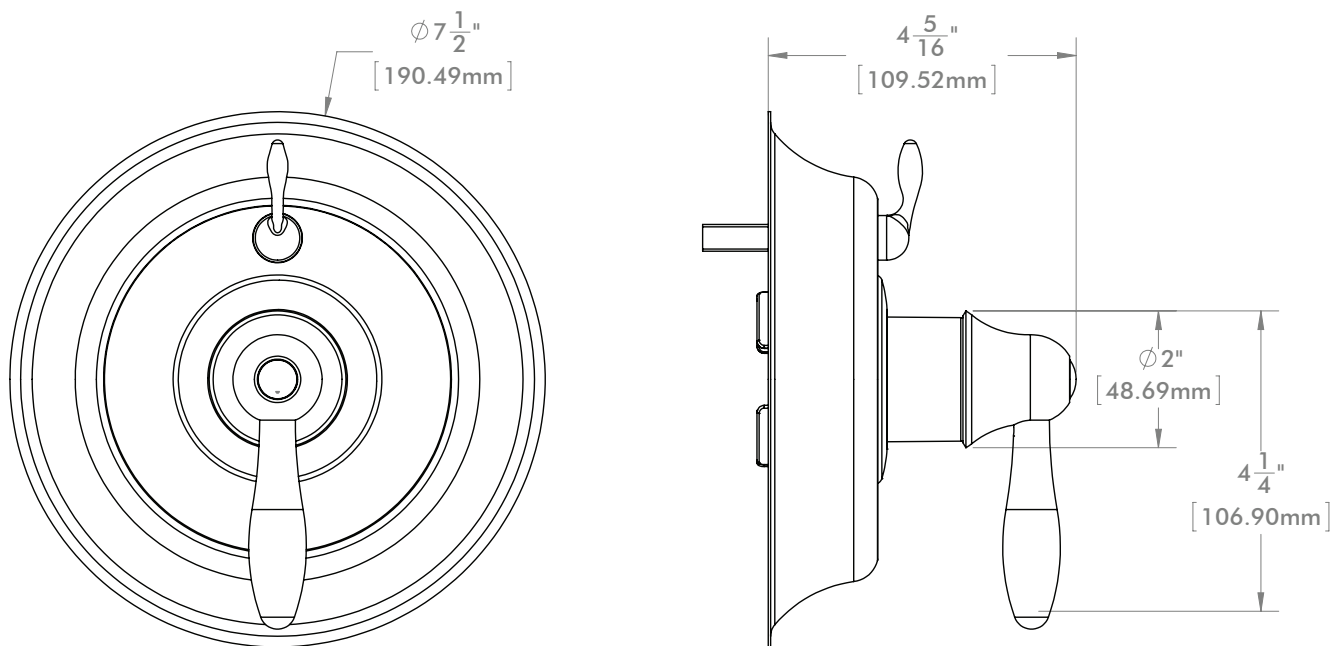

## WARRANTY:

- 5 year limited

**DIMENSIONS:** NOTE: 1. All dimensions are in inches (millimeters) unless otherwise specified and are subject to change without notice.

Architect/Engineer Approval Space:

SPEAKMAN  
400 ANCHOR MILL ROAD  
NEW CASTLE, DE 19720