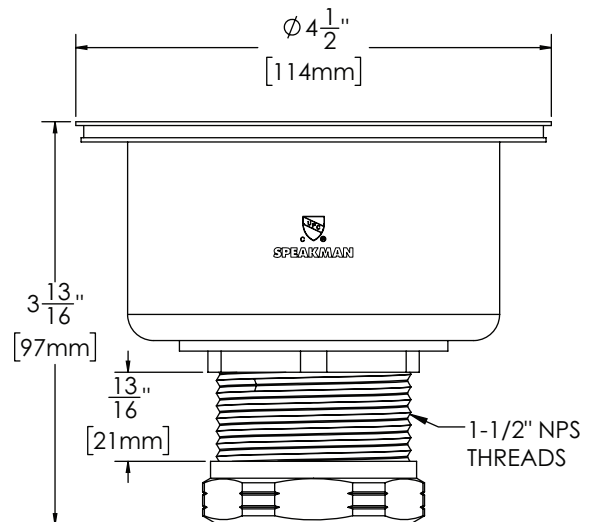

Kitchen Deep Dish Posi-Lock Assembly Round

FEATURES:

- Stainless Steel and Brass Construction
- For use in any kitchen sink.
  Pairs perfectly with Speakman Kitchen Faucets

STOCK FINISHES:

PC BRB MB SS

WARRANTY:

Visit www.speakman.com for full product warranty information

- Limited Lifetime Warranty (residential)
- 1 Year Limited Warranty (commercial)

1. All dimensions are in inches (millimeters) unless otherwise specified and are subject to change without notice.

Architect/Engineer Approval Space:

P: 800-537-2107
F: 800-977-2747
W: WWW.SPEAKMAN.COM
R: 02-NOVEMBER 2019