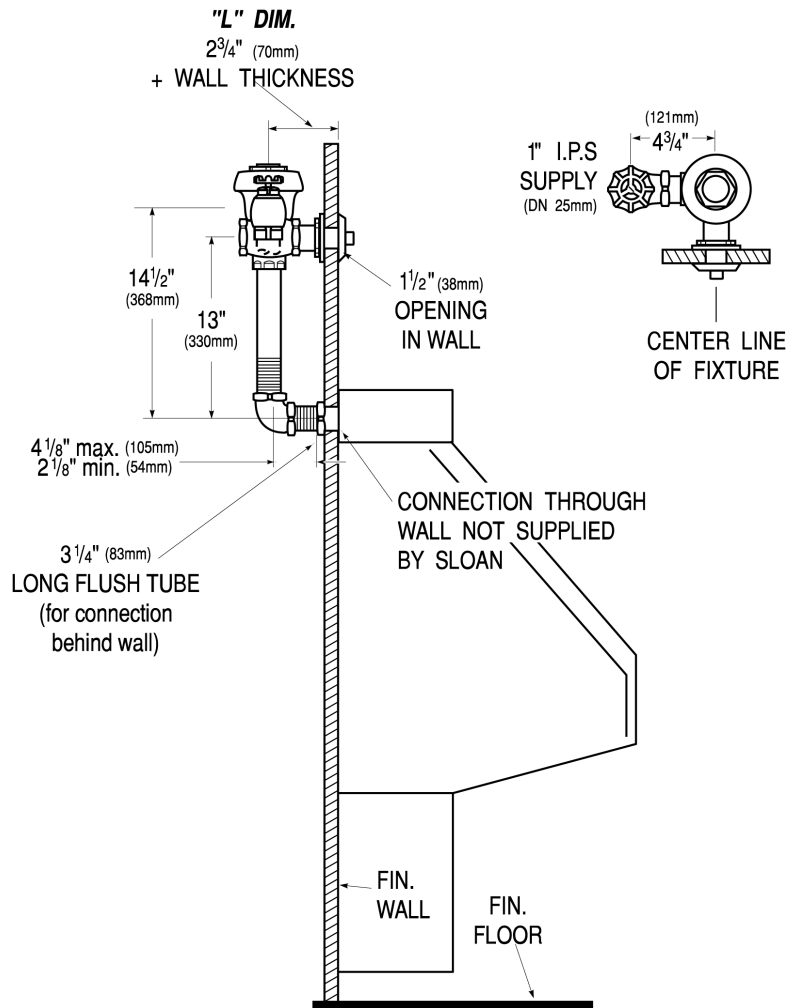

CODE NUMBER

3918711

DESCRIPTION

3.5 gpf, Rough Brass Finish, Single Flush, Metal Oscillating Handle, 8.75 L Dimension, Royal® Concealed Manual Urinal Flushometer.

DETAILS

- Flush Volume: 3.5 gpf (13.2 Lpf)
- Finish: Rough Brass (RB)
- Valve: Diaphragm
- Valve Body Material: Semi-red Brass
- Fixture Type: Urinal
- Fixture Connection: Rear spud
- Rough-In Dimension: 14 ½" (368mm)
- Spud Coupling: 1 ½" (38mm)
- Supply Pipe: 1" (25mm)
- L Dimension: 8 ¾" (222mm) (8-3/4-LDIM)
- Handle: Metal Oscillating (J)

VALVE OPERATING PRESSURE (FLOWING)

15–80 PSI (103–552 kPa). Specific fixtures may require greater minimum flowing pressure - consult manufacturer requirements.

DOWNLOADS

- [Sloan Stainless Steel Installation Instructions](#)
- [Control Stop Repair and Maintenance Guide](#)
- [Flush Connections Flanges Repair and Maintenance Guide](#)
- [Tail Piece Repair and Maintenance Guide](#)
- [Additional Downloads](#)

NOTES

All information contained within this document subject to change without notice.

Looking for other variations of the ROYAL 609 product? [View the general spec sheet with all options.](#)

[Find a compatible urinal](#) for this flushometer.

[Find a compatible water closet](#) for this flushometer.

Sloan 10500 Seymour Ave, Franklin Park, IL 60131

Phone: 800.982.5839 • Fax: 800.447.8329 • sloan.com

ROUGH-IN

Sloan 10500 Seymour Ave, Franklin Park, IL 60131
Phone: 800.982.5839 • Fax: 800.447.8329 • sloan.com