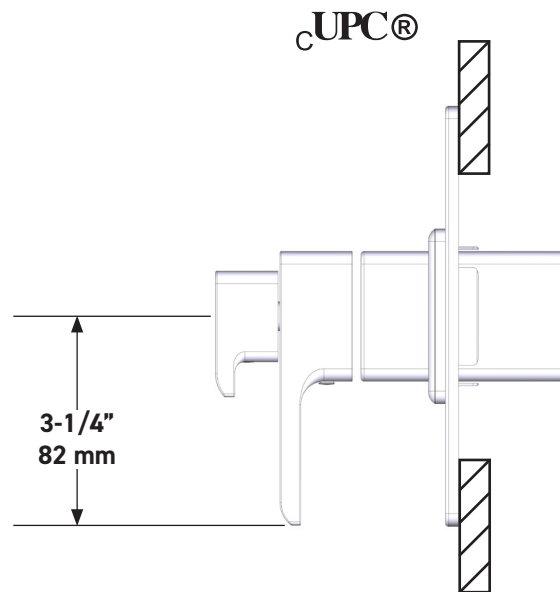

For warranty or additional information, contact:

US Customers

U.S.A.
houseofrohl.com/support
1-800-777-9762

QUEBEC / MARITIMES / WESTERN CANADA
QUÉBEC / MARITIMES / OUEST CANADIEN
QUEBEC / MARITIMOS / CANADA OCCIDENTAL
houseofrohl.ca/support
1-866-473-8442

Canadian Customers

ONTARIO
houseofrohl.ca/support
1-800-287-5354