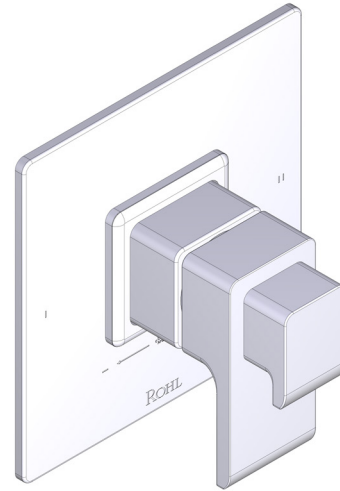

SPECIFICATIONS

DESCRIPTION

- Combines both thermostatic and pressure balance technologies
- "Set it and forget it" temperature control
- Temperature and volume control with diverter
- 2 dedicated functions (CEC Compliant)
- Rough-in valve sold separately:
  - Order R23 therm & pressure balance rough-in valve
  - 1-1/4" R23 extension kit available, order EXT23KIT114
  - 3/4" R23 extension kit available, order EXT23KIT34

CARTRIDGE

- 0-914 (Included)

STANDARDS

- ASME A112.18.1

WARRANTY

- Most products or parts carry "Limited Warranties" against manufacturing defects. For US customers please visit houseofrohl.com/support and for Canadian customers please visit houseofrohl.ca/support for complete product and finish warranty.

1/2" Therm & Pressure Balance Trim with 2 Functions (No Share)

CORE MODEL: TMN44W1