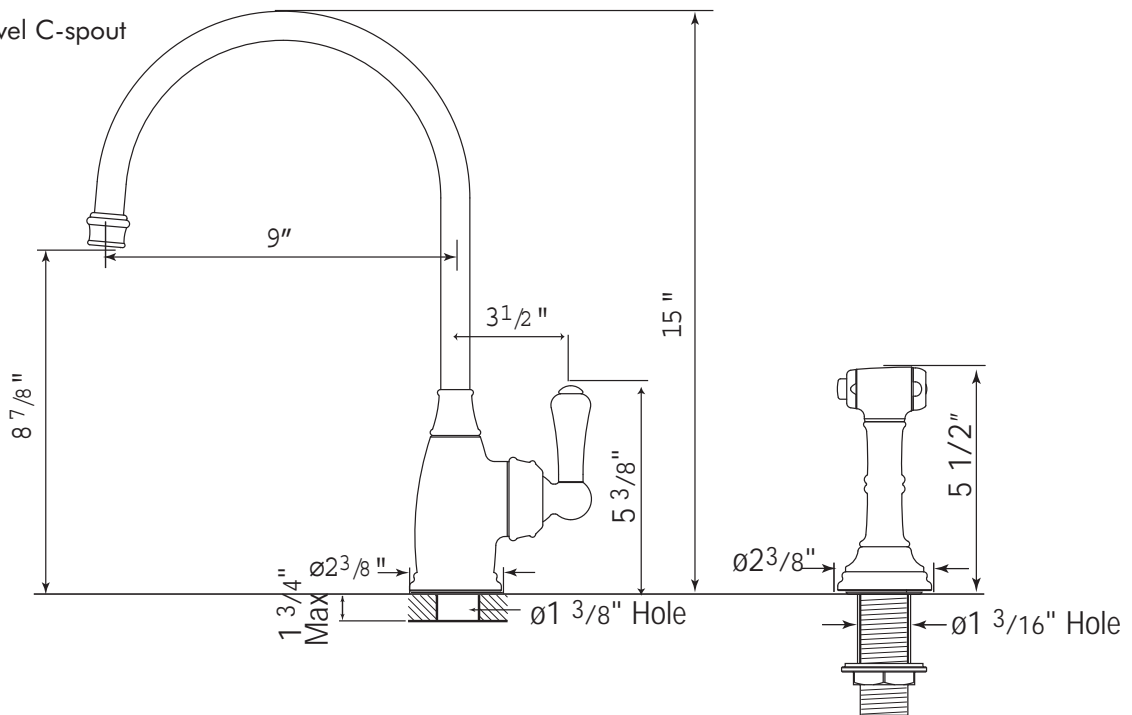

WARRANTY

- Limited Lifetime

* For CA/VT, place a "-2" at end of model number for code compliant product. (Example A3608LMAPC-2)

Consult your local ROHL showroom for additional information and specifications. For complete warranty details and a list of showrooms, go to www.rohlhome.com.