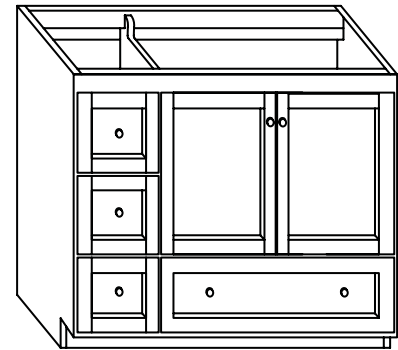

TOP VIEW

FRONT VIEW

SIDE VIEW

SHAKER 24" / 30" / 36" / 48"

RONBOW ESSENTIALS.

MODEL: 081948-1-FINISH
081948-3-FINISH

MODULAR COLLECTION

- Soft Close Wood or Frosted Glass doors
- Soft Close and Full Extension drawers with Dovetail construction
- Undermount glides
- Matching finish throughout the interior
- Extend design with Optional 12", 15" & 18" Drawer Bank and 15" & 18" Linen Hutch
- Optional Drawer Organizer
- Matching Mirror, Medicine Cabinet, Overjohn Cabinet and Wall Cabinet