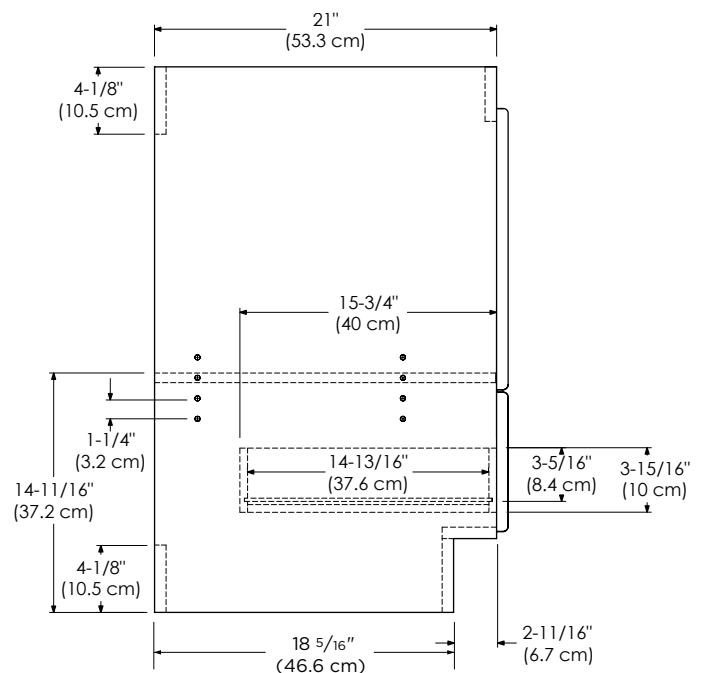

SHAKER 24" / 30" / 36" / 48"

RONBOW ESSENTIALS.

MODEL: 080824-1-FINISH
080824-3-FINISH

MODULAR COLLECTION

- Soft Close Wood or Frosted Glass doors
- Soft Close and Full Extension drawers with Dovetail construction
- Undermount glides
- Matching finish throughout the interior
- Extend design with Optional 12", 15" & 18" Drawer Bank and 15" & 18" Linen Hutch
- Optional Drawer Organizer
- Matching Mirror, Medicine Cabinet, Overjohn Cabinet and Wall Cabinet

All Ronbow cabinets are made of solid hardwood or hardwood plywood and meet strict CARB Standards. No particle Board or Micro-Density Fiberboard (MDF) are used.

Available finishes:
DARK CHERRY H01
WHITE W01

Available fronts:
FROSTED GLASS DOORS
WOOD DOORS

Available tops:
CERAMIC SINKTOP
STONE COUNTER
TECHSTONE™ TOP
WIDEAPPEAL™ TOP

SIDE VIEW