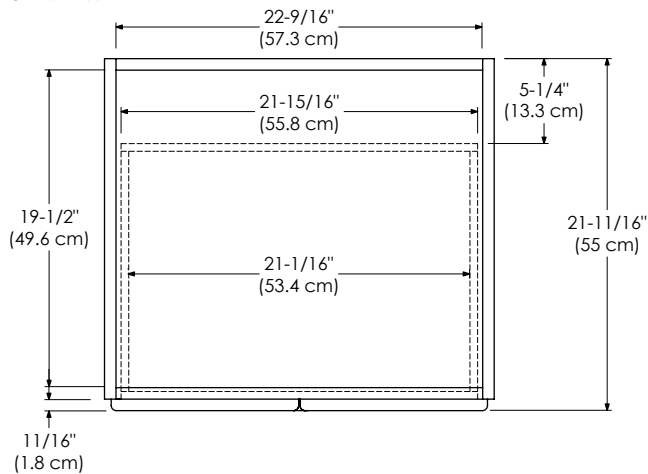

SHAKER 24" / 30" / 36" / 48"

RONBOW ESSENTIALS.

MODEL: 080824-1-FINISH
080824-3-FINISH

MODULAR COLLECTION

- Soft Close Wood or Frosted Glass doors
- Soft Close and Full Extension drawers with Dovetail construction
- Undermount glides
- Matching finish throughout the interior
- Extend design with Optional 12", 15" & 18" Drawer Bank and 15" & 18" Linen Hutch
- Optional Drawer Organizer
- Matching Mirror, Medicine Cabinet, Overjohn Cabinet and Wall Cabinet

All Ronbow cabinets are made of solid hardwood or hardwood plywood and meet strict CARB Standards. No particle Board or Micro-Density Fiberboard (MDF) are used.

Available finishes:
DARK CHERRY H01
WHITE W01

Available fronts:
FROSTED GLASS DOORS
WOOD DOORS

Available tops:
CERAMIC SINKTOP
STONE COUNTER
TECHSTONE™ TOP
WIDEAPPEAL™ TOP

TOP VIEW