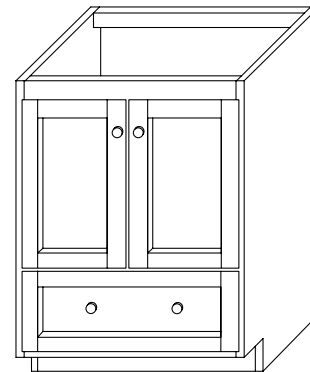

SHAKER 24" / 30" / 36" / 48"

RONBOW ESSENTIALS.

MODEL: 080824-1-FINISH
080824-3-FINISH

MODULAR COLLECTION

- Soft Close Wood or Frosted Glass doors
- Soft Close and Full Extension drawers with Dovetail construction
- Undermount glides
- Matching finish throughout the interior
- Extend design with Optional 12", 15" & 18" Drawer Bank and 15" & 18" Linen Hutch
- Optional Drawer Organizer
- Matching Mirror, Medicine Cabinet, Overjohn Cabinet and Wall Cabinet

All Ronbow cabinets are made of solid hardwood or hardwood plywood and meet strict CARB Standards. No particle Board or Micro-Density Fiberboard (MDF) are used.

Available finishes:
DARK CHERRY H01
WHITE W01

Available fronts:
FROSTED GLASS DOORS
WOOD DOORS

Available tops:
CERAMIC SINKTOP
STONE COUNTER
TECHSTONE™ TOP
WIDEAPPEAL™ TOP

TOP VIEW