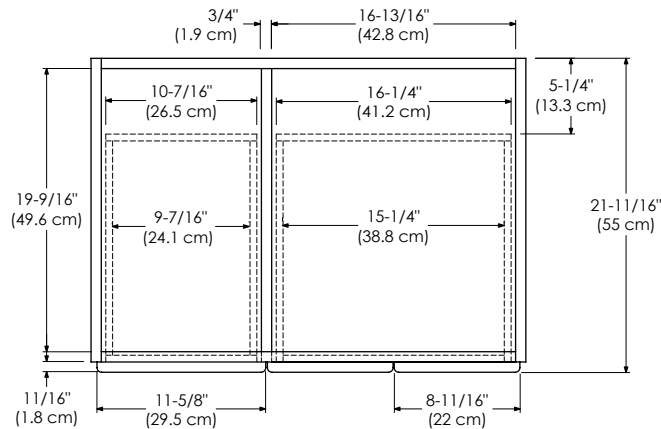

TOP VIEW

FRONT VIEW

SIDE VIEW

MODEL: 081936-1L-FINISH 081936-3L-FINISH
 081936-1R-FINISH 081936-3R-FINISH

MODULAR COLLECTION

Soft Close Wood or Frosted Glass doors
 Soft Close and Full Extension drawers with Dovetail Construction
 Undermount glides
 Matching Finish throughout the Interior
 Extend design with Optional 12", 15" & 18" Drawer Bank and 15" & 18" Linen Hutch
 Matching Mirror, Medicine Cabinet and Wall Cabinet