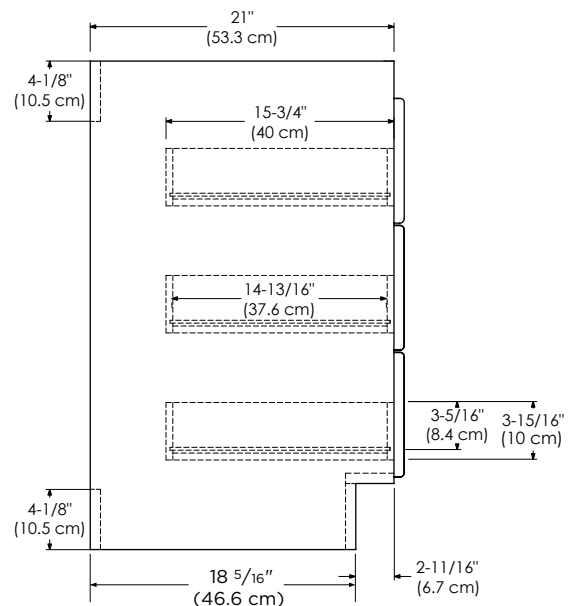

TOP VIEW

FRONT VIEW

SIDE VIEW

MODEL: 081936-1L-FINISH 081936-3L-FINISH
 081936-1R-FINISH 081936-3R-FINISH

MODULAR COLLECTION

Soft Close Wood or Frosted Glass doors
 Soft Close and Full Extension drawers with Dovetail Construction
 Undermount glides
 Matching Finish throughout the Interior
 Extend design with Optional 12", 15" & 18" Drawer Bank and 15" & 18" Linen Hutch
 Matching Mirror, Medicine Cabinet and Wall Cabinet