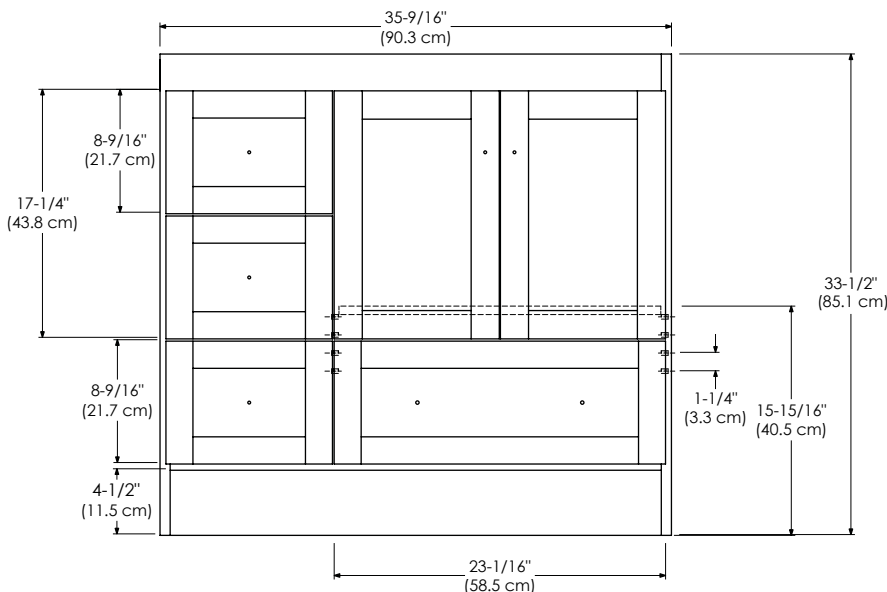

TOP VIEW

FRONT VIEW

SIDE VIEW

SHAKER 24" / 30" / 36" / 48"

RONBOW ESSENTIALS.

MODEL: 081948-1-FINISH
081948-3-FINISH

MODULAR COLLECTION

- Soft Close Wood or Frosted Glass doors
- Soft Close and Full Extension drawers with Dovetail construction
- Undermount glides
- Matching finish throughout the interior
- Extend design with Optional 12", 15" & 18" Drawer Bank and 15" & 18" Linen Hutch
- Optional Drawer Organizer
- Matching Mirror, Medicine Cabinet, Overjohn Cabinet and Wall Cabinet