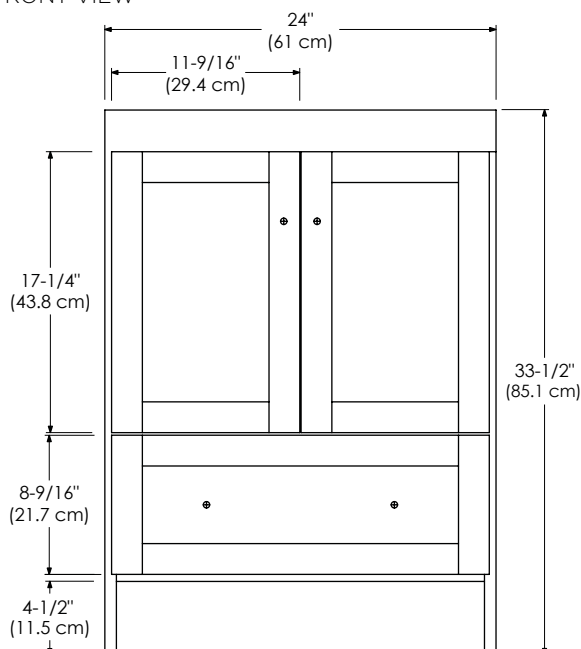

SHAKER 24" / 30" / 36" / 48"

RONBOW ESSENTIALS.

MODEL: 080824-1-FINISH
080824-3-FINISH

MODULAR COLLECTION

- Soft Close Wood or Frosted Glass doors
- Soft Close and Full Extension drawers with Dovetail construction
- Undermount glides
- Matching finish throughout the interior
- Extend design with Optional 12", 15" & 18" Drawer Bank and 15" & 18" Linen Hutch
- Optional Drawer Organizer
- Matching Mirror, Medicine Cabinet, Overjohn Cabinet and Wall Cabinet

All Ronbow cabinets are made of solid hardwood or hardwood plywood and meet strict CARB Standards. No particle Board or Micro-Density Fiberboard (MDF) are used.

Available finishes:
DARK CHERRY H01
WHITE W01

Available fronts:
FROSTED GLASS DOORS
WOOD DOORS

Available tops:
CERAMIC SINKTOP
STONE COUNTER
TECHSTONE™ TOP
WIDEAPPEAL™ TOP

FRONT VIEW