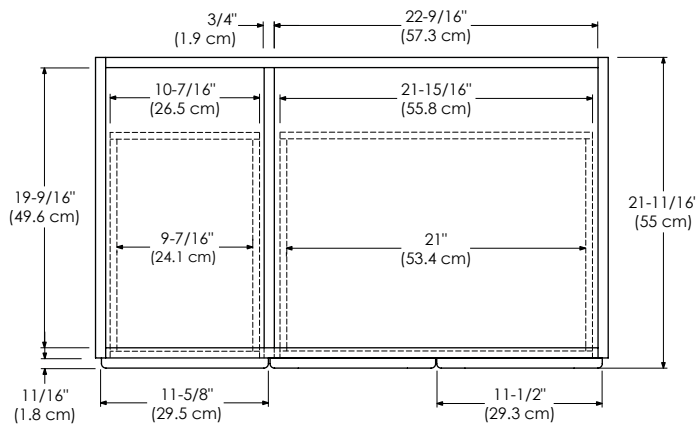

TOP VIEW

FRONT VIEW

SIDE VIEW

SHAKER 24" / 30" / 36" / 48"

RONBOW ESSENTIALS.

MODEL: 081948-1-FINISH
081948-3-FINISH

MODULAR COLLECTION

- Soft Close Wood or Frosted Glass doors
- Soft Close and Full Extension drawers with Dovetail construction
- Undermount glides
- Matching finish throughout the interior
- Extend design with Optional 12", 15" & 18" Drawer Bank and 15" & 18" Linen Hutch
- Optional Drawer Organizer
- Matching Mirror, Medicine Cabinet, Overjohn Cabinet and Wall Cabinet