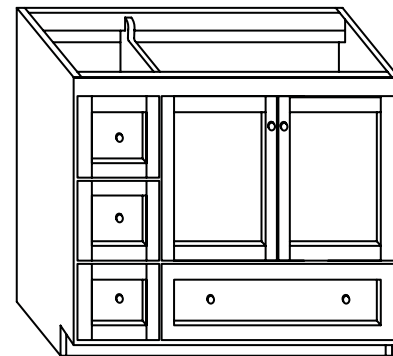

TOP VIEW

FRONT VIEW

SIDE VIEW

SHAKER 24" / 30" / 36" / 48"

RONBOW ESSENTIALS.

MODEL: 081930-1L-FINISH 081930-1R-FINISH
081930-3L-FINISH 081930-3R-FINISH

MODULAR COLLECTION

Soft Close Wood or Frosted Glass doors
Soft Close and Full Extension drawers with Dovetail Construction
Undermount glides
Matching Finish throughout the Interior
Extend design with Optional 12", 15" & 18" Drawer Bank and 15" & 18" Linen Hutch
Matching Mirror, Medicine Cabinet and Wall Cabinet

TOP VIEW

FRONT VIEW

SIDE VIEW

MODEL: 081936-1L-FINISH 081936-3L-FINISH
 081936-1R-FINISH 081936-3R-FINISH

MODULAR COLLECTION

Soft Close Wood or Frosted Glass doors
 Soft Close and Full Extension drawers with Dovetail Construction
 Undermount glides
 Matching Finish throughout the Interior
 Extend design with Optional 12", 15" & 18" Drawer Bank and 15" & 18" Linen Hutch
 Matching Mirror, Medicine Cabinet and Wall Cabinet