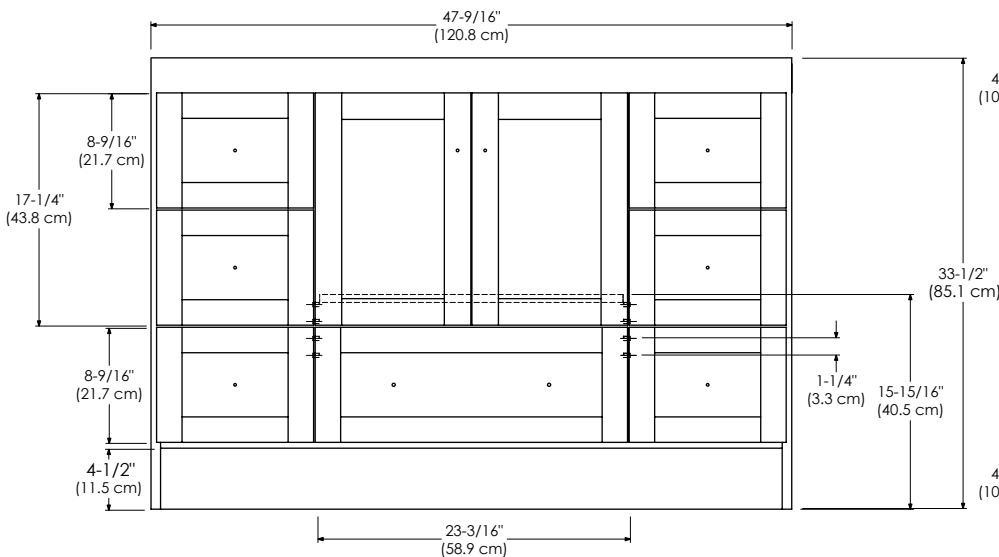

SHAKER 24" / 30" / 36" / 48"

RONBOW ESSENTIALS.

MODEL: 081948-1-FINISH
081948-3-FINISH

MODULAR COLLECTION

- Soft Close Wood or Frosted Glass doors
- Soft Close and Full Extension drawers with Dovetail construction
- Undermount glides
- Matching finish throughout the interior
- Extend design with Optional 12", 15" & 18" Drawer Bank and 15" & 18" Linen Hutch
- Optional Drawer Organizer
- Matching Mirror, Medicine Cabinet, Overjohn Cabinet and Wall Cabinet

All Ronbow cabinets are made of solid hardwood or hardwood plywood and meet strict CARB Standards. No particle Board or Micro-Density Fiberboard (MDF) are used.

Available finishes:
DARK CHERRY H01
WHITE W01

Available fronts:
FROSTED GLASS DOORS
WOOD DOORS

Available tops:
CERAMIC SINKTOP
STONE COUNTER
TECHSTONE™ TOP
WIDEAPPEAL™ TOP

FRONT VIEW