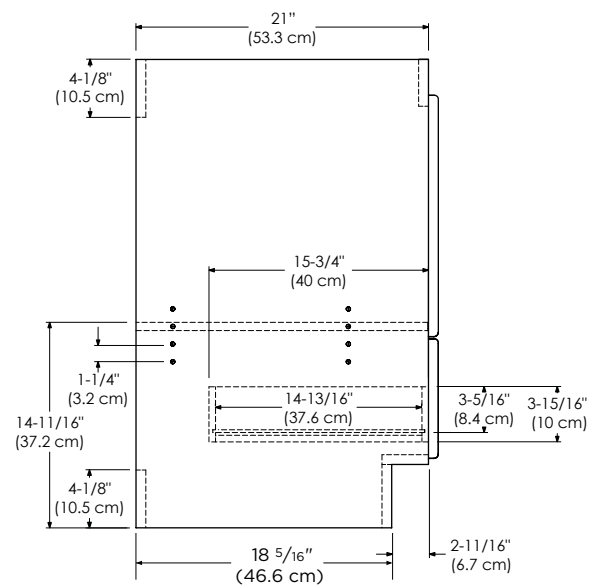

TOP VIEW

FRONT VIEW

SIDE VIEW

SHAKER 24" / 30" / 36" / 48"

RONBOW ESSENTIALS.

MODEL: 081930-1L-FINISH 081930-1R-FINISH
081930-3L-FINISH 081930-3R-FINISH

MODULAR COLLECTION

Soft Close Wood or Frosted Glass doors
Soft Close and Full Extension drawers with Dovetail Construction
Undermount glides
Matching Finish throughout the Interior
Extend design with Optional 12", 15" & 18" Drawer Bank and 15" & 18" Linen Hutch
Matching Mirror, Medicine Cabinet and Wall Cabinet