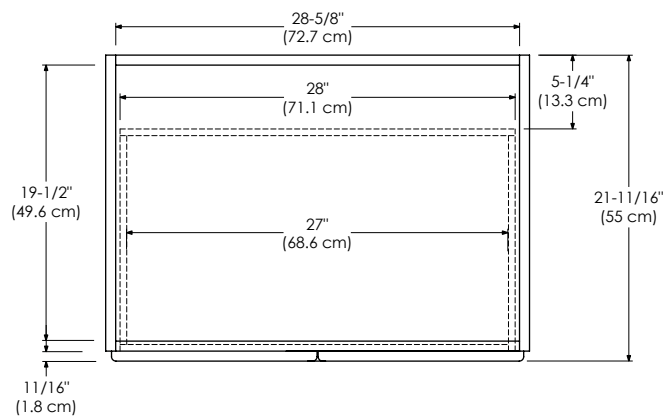

TOP VIEW

FRONT VIEW

SIDE VIEW

SHAKER 24" / 30" / 36" / 48"

RONBOW ESSENTIALS.

MODEL: 081930-1L-FINISH 081930-1R-FINISH
081930-3L-FINISH 081930-3R-FINISH

MODULAR COLLECTION

Soft Close Wood or Frosted Glass doors
Soft Close and Full Extension drawers with Dovetail Construction
Undermount glides
Matching Finish throughout the Interior
Extend design with Optional 12", 15" & 18" Drawer Bank and 15" & 18" Linen Hutch
Matching Mirror, Medicine Cabinet and Wall Cabinet