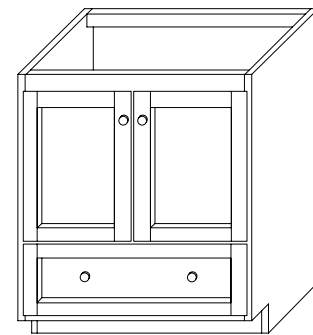

- Soft Close Wood or Frosted Glass doors
- Soft Close and Full Extension drawers with Dovetail construction
- Undermount glides
- Matching finish throughout the interior
- Extend design with Optional 12", 15" & 18" Drawer Bank and 15" & 18" Linen Hutch
- Optional Drawer Organizer
- Matching Mirror, Medicine Cabinet, Overjohn Cabinet and Wall Cabinet

TOP VIEW

FRONT VIEW

SIDE VIEW

SHAKER 24" / 30" / 36" / 48"

RONBOW ESSENTIALS.

MODEL: 081930-1L-FINISH 081930-1R-FINISH
081930-3L-FINISH 081930-3R-FINISH

MODULAR COLLECTION

Soft Close Wood or Frosted Glass doors
Soft Close and Full Extension drawers with Dovetail Construction
Undermount glides
Matching Finish throughout the Interior
Extend design with Optional 12", 15" & 18" Drawer Bank and 15" & 18" Linen Hutch
Matching Mirror, Medicine Cabinet and Wall Cabinet