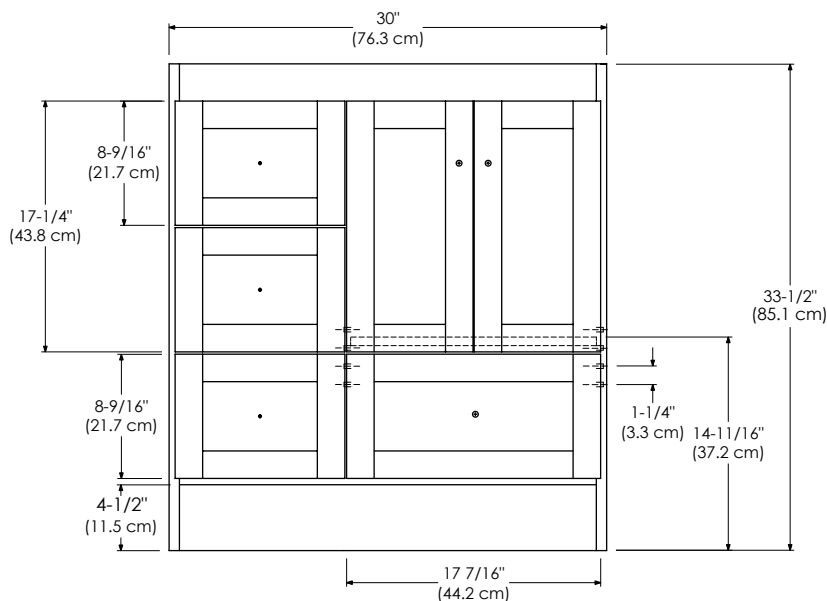

TOP VIEW

FRONT VIEW

SIDE VIEW

MODEL: 081936-1L-FINISH 081936-3L-FINISH
 081936-1R-FINISH 081936-3R-FINISH

MODULAR COLLECTION

Soft Close Wood or Frosted Glass doors
 Soft Close and Full Extension drawers with Dovetail Construction
 Undermount glides
 Matching Finish throughout the Interior
 Extend design with Optional 12", 15" & 18" Drawer Bank and 15" & 18" Linen Hutch
 Matching Mirror, Medicine Cabinet and Wall Cabinet