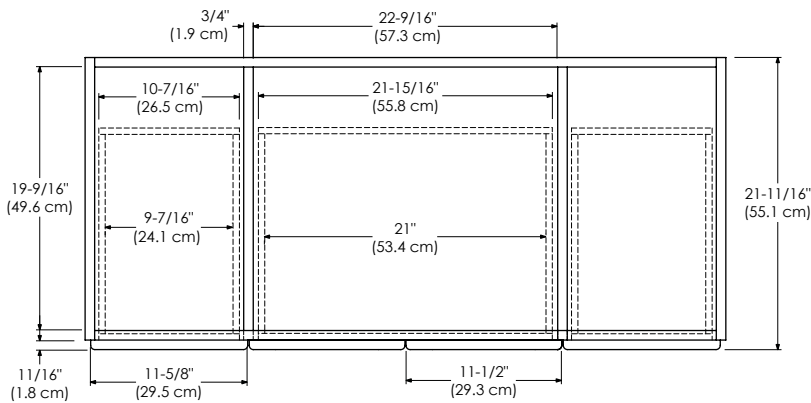

SHAKER 24" / 30" / 36" / 48"

RONBOW ESSENTIALS.

MODEL: 081948-1-FINISH
081948-3-FINISH

MODULAR COLLECTION

- Soft Close Wood or Frosted Glass doors
- Soft Close and Full Extension drawers with Dovetail construction
- Undermount glides
- Matching finish throughout the interior
- Extend design with Optional 12", 15" & 18" Drawer Bank and 15" & 18" Linen Hutch
- Optional Drawer Organizer
- Matching Mirror, Medicine Cabinet, Overjohn Cabinet and Wall Cabinet

All Ronbow cabinets are made of solid hardwood or hardwood plywood and meet strict CARB Standards. No particle Board or Micro-Density Fiberboard (MDF) are used.

Available finishes:
DARK CHERRY H01
WHITE W01

Available fronts:
FROSTED GLASS DOORS
WOOD DOORS

Available tops:
CERAMIC SINKTOP
STONE COUNTER
TECHSTONE™ TOP
WIDEAPPEAL™ TOP

TOP VIEW