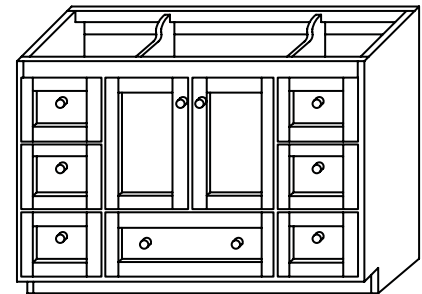

SHAKER 24" / 30" / 36" / 48"

RONBOW ESSENTIALS.

MODEL: 081948-1-FINISH
081948-3-FINISH

MODULAR COLLECTION

- Soft Close Wood or Frosted Glass doors
- Soft Close and Full Extension drawers with Dovetail construction
- Undermount glides
- Matching finish throughout the interior
- Extend design with Optional 12", 15" & 18" Drawer Bank and 15" & 18" Linen Hutch
- Optional Drawer Organizer
- Matching Mirror, Medicine Cabinet, Overjohn Cabinet and Wall Cabinet

All Ronbow cabinets are made of solid hardwood or hardwood plywood and meet strict CARB Standards. No particle Board or Micro-Density Fiberboard (MDF) are used.

Available finishes:
DARK CHERRY H01
WHITE W01

Available fronts:
FROSTED GLASS DOORS
WOOD DOORS

Available tops:
CERAMIC SINKTOP
STONE COUNTER
TECHSTONE™ TOP
WIDEAPPEAL™ TOP

TOP VIEW