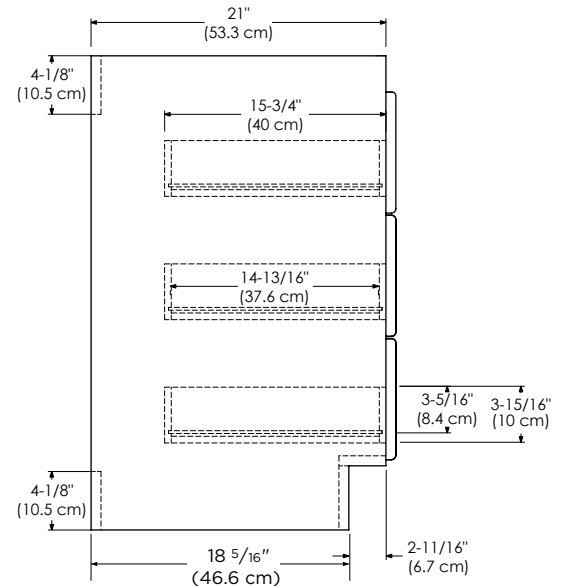

TOP VIEW

FRONT VIEW

SIDE VIEW

SHAKER 24" / 30" / 36" / 48"

RONBOW ESSENTIALS.

MODEL: 081948-1-FINISH
081948-3-FINISH

MODULAR COLLECTION

- Soft Close Wood or Frosted Glass doors
- Soft Close and Full Extension drawers with Dovetail construction
- Undermount glides
- Matching finish throughout the interior
- Extend design with Optional 12", 15" & 18" Drawer Bank and 15" & 18" Linen Hutch
- Optional Drawer Organizer
- Matching Mirror, Medicine Cabinet, Overjohn Cabinet and Wall Cabinet