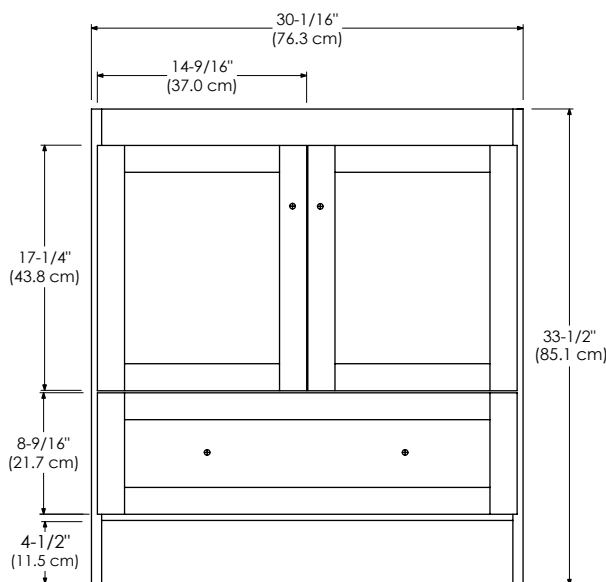

- Soft Close Wood or Frosted Glass doors
- Soft Close and Full Extension drawers with Dovetail construction
- Undermount glides
- Matching finish throughout the interior
- Extend design with Optional 12", 15" & 18" Drawer Bank and 15" & 18" Linen Hutch
- Optional Drawer Organizer
- Matching Mirror, Medicine Cabinet, Overjohn Cabinet and Wall Cabinet

TOP VIEW

FRONT VIEW

SIDE VIEW

SHAKER 24" / 30" / 36" / 48"

RONBOW ESSENTIALS.

MODEL: 081930-1L-FINISH 081930-1R-FINISH
081930-3L-FINISH 081930-3R-FINISH

MODULAR COLLECTION

Soft Close Wood or Frosted Glass doors
Soft Close and Full Extension drawers with Dovetail Construction
Undermount glides
Matching Finish throughout the Interior
Extend design with Optional 12", 15" & 18" Drawer Bank and 15" & 18" Linen Hutch
Matching Mirror, Medicine Cabinet and Wall Cabinet