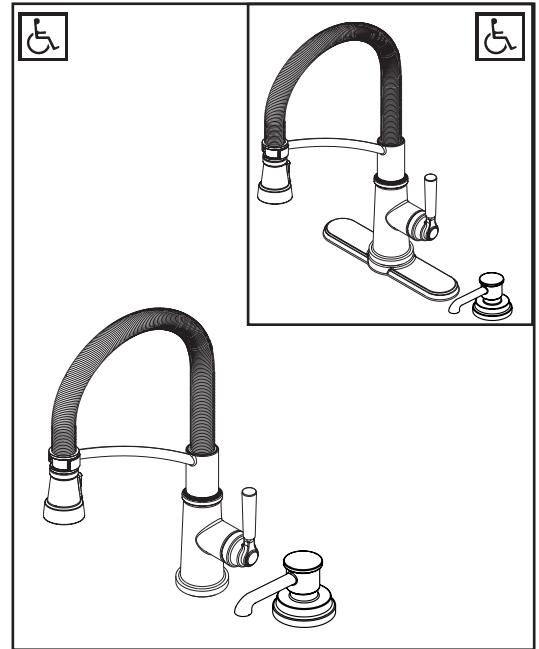

PEERLESS®

Mounting without escutcheon plate

Mounting with escutcheon plate

▲ Designate proper finish suffix

PSP-K-P7924LF Rev A

P7924LF▲

KITCHEN FAUCETS

- Spring Spout
- 1, 2, 3 or 4 Hole Sink Applications

STANDARD SPECIFICATIONS:

- Maximum 1.5 gpm @ 60 psi, 5.7 L/min @ 414 kPa
- 1, 2, 3, 4 hole mount options (escutcheon and soap dispenser optional, sold separately)
- Two-function wand; aerated stream or spray
- Dual integral check valves in sprayer
- Ceramic cartridge
- Spout rotates 360°
- Spring spout
- Red/Blue indicator markings.
- Polymer braided flexible supply hose with with 3/8" compression fitting - 27 1/8" (680mm) long