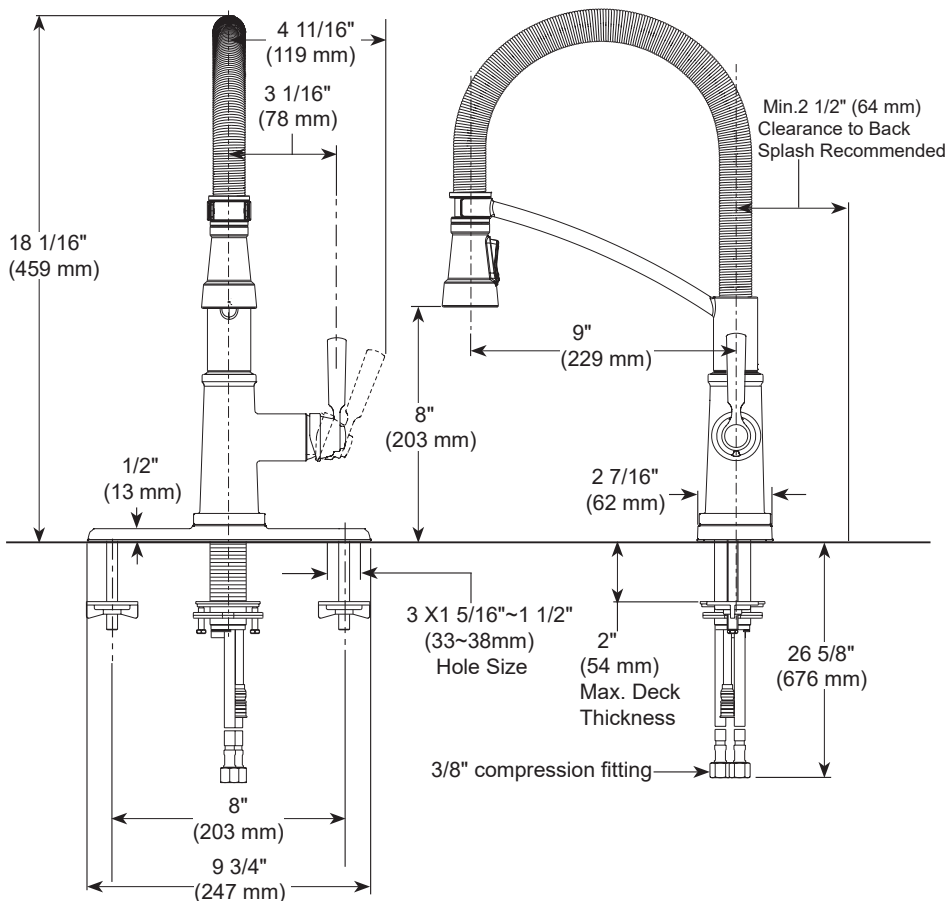

PEERLESS®

Mounting without escutcheon plate

Mounting with escutcheon plate

▲ Designate proper finish suffix

PSP-K-P7924LF Rev A

P7924LF▲

KITCHEN FAUCETS

- Spring Spout
- 1, 2, 3 or 4 Hole Sink Applications

STANDARD SPECIFICATIONS:

- Maximum 1.5 gpm @ 60 psi, 5.7 L/min @ 414 kPa
- 1, 2, 3, 4 hole mount options (escutcheon and soap dispenser optional, sold separately)
- Two-function wand; aerated stream or spray
- Dual integral check valves in sprayer
- Ceramic cartridge
- Spout rotates 360°
- Spring spout
- Red/Blue indicator markings.
- Polymer braided flexible supply hose with with 3/8" compression fitting - 27 1/8" (680mm) long