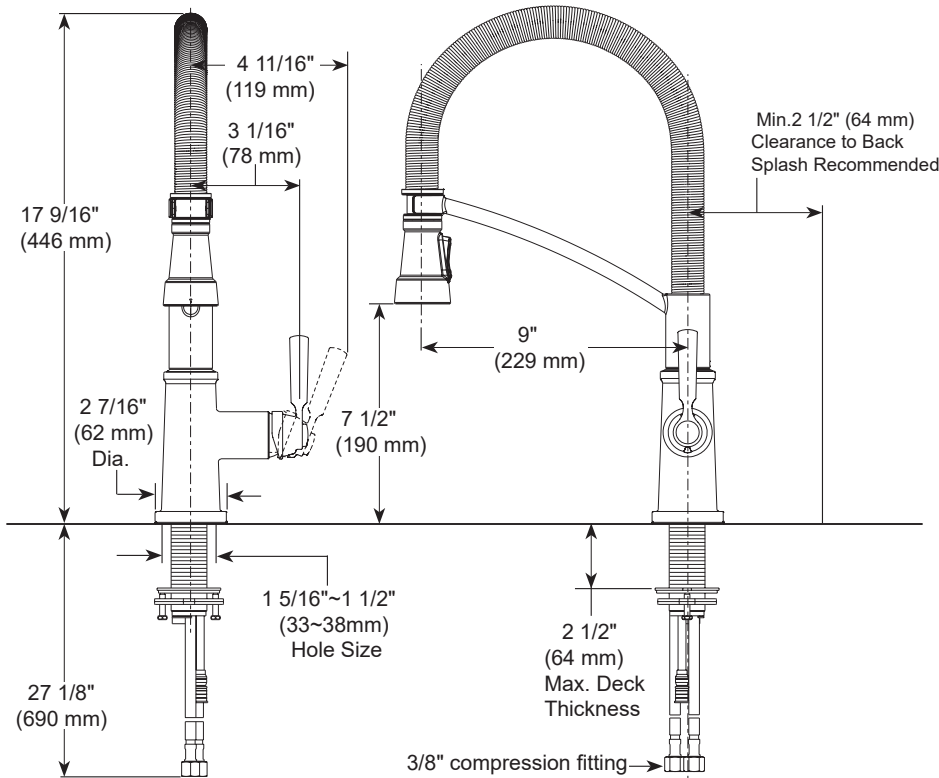

PEERLESS®

Mounting without escutcheon plate

Mounting with escutcheon plate

▲ Designate proper finish suffix

PSP-K-P7924LF Rev A

P7924LF▲

KITCHEN FAUCETS

- Spring Spout
- 1, 2, 3 or 4 Hole Sink Applications

STANDARD SPECIFICATIONS:

- Maximum 1.5 gpm @ 60 psi, 5.7 L/min @ 414 kPa
- 1, 2, 3, 4 hole mount options (escutcheon and soap dispenser optional, sold separately)
- Two-function wand; aerated stream or spray
- Dual integral check valves in sprayer
- Ceramic cartridge
- Spout rotates 360°
- Spring spout
- Red/Blue indicator markings.
- Polymer braided flexible supply hose with with 3/8" compression fitting - 27 1/8" (680mm) long