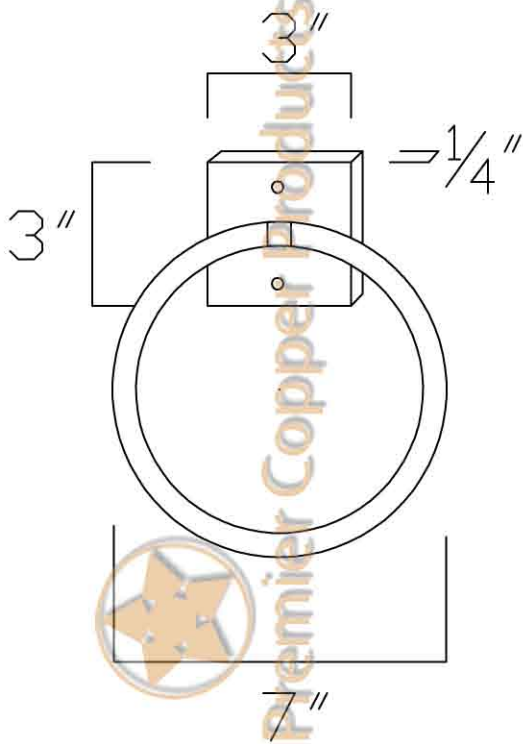

Premier Copper Products

ITEM# TR7DB 7" TOWEL RING

DIMENSIONS: 7"X7"X $\frac{1}{4}$ "

IMPORTANT: THIS PRODUCT IS HAND CRAFTED AND SMALL VARIANCES MAY OCCUR. DIMENSIONS MAY VARY UP TO $\frac{1}{4}$ ".