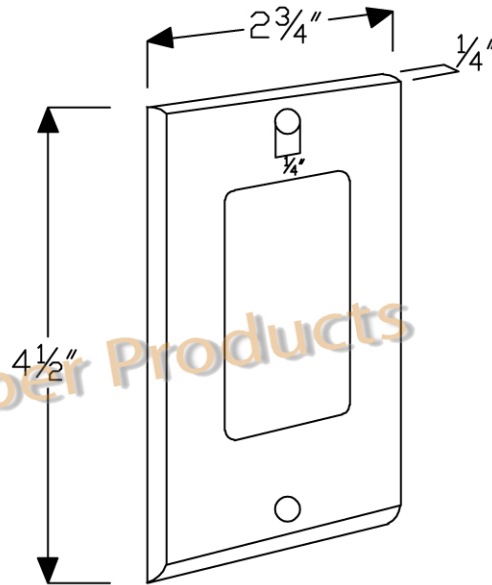

# ITEM# SR1 SINGLE GROUND FAULT/ ROCKER GFI COVER

DIMENSIONS:  $4\frac{1}{2}" \times 2\frac{3}{4}"$   
MATERIAL GAUGE: 18

**IMPORTANT:** THIS PRODUCT IS HAND CRAFTED AND FINISHES MAY VARY.