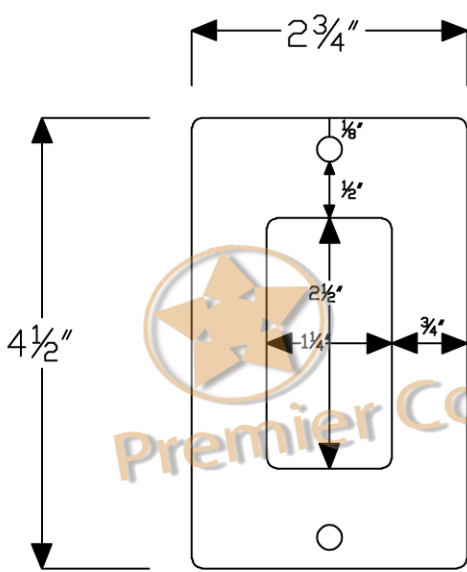

# ITEM# SR1 SINGLE GROUND FAULT/ ROCKER GFI COVER

DIMENSIONS:  $4\frac{1}{2}" \times 2\frac{3}{4}"$   
MATERIAL GAUGE: 18

**IMPORTANT:** THIS PRODUCT IS HAND CRAFTED AND FINISHES MAY VARY.