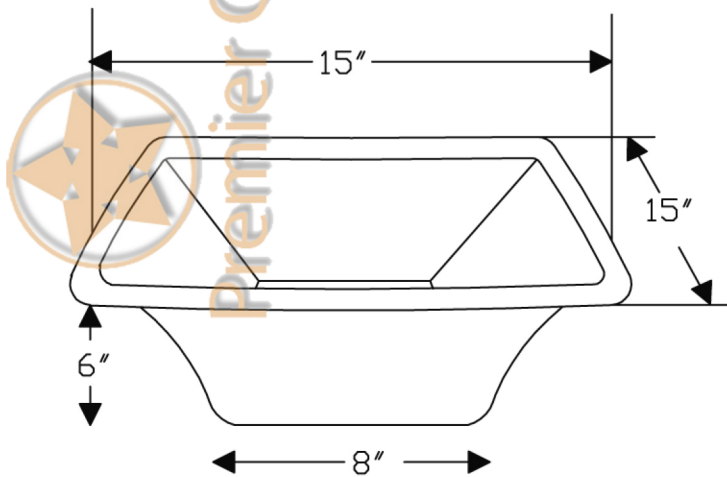

PREMIER
COPPER PRODUCTS

MODEL NUMBER: LSQ15EN

- * Description: 15" Square Under Counter Hammered Copper Bathroom Sink in Electroless Nickel
- * Outer Dimensions: 15" x 15" x 6"
- * Inner Dimensions: 13" x 13" x 6"
- * Rim: 1"
- * Drain Opening: 1.5" w/o Overflow
- * Finish: Electroless Nickel

This product is hand crafted, small variances in color and size may occur.
Dimensions may vary up to 1/4". Do not make any installation cuts until you receive your item(s).