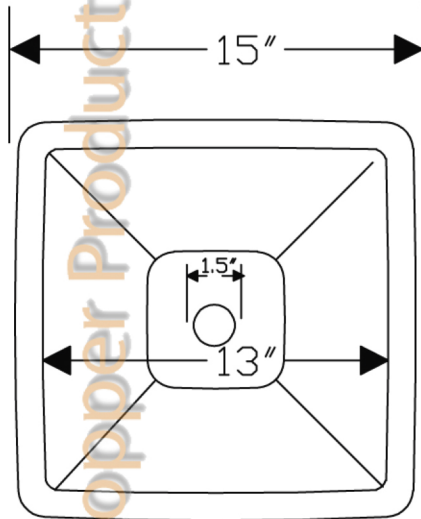

PREMIER
COPPER PRODUCTS

MODEL NUMBER: LSQ15EN

- * Description: 15" Square Under Counter Hammered Copper Bathroom Sink in Electroless Nickel
- * Outer Dimensions: 15" x 15" x 6"
- * Inner Dimensions: 13" x 13" x 6"
- * Rim: 1"
- * Drain Opening: 1.5" w/o Overflow
- * Finish: Electroless Nickel

This product is hand crafted, small variances in color and size may occur.
Dimensions may vary up to 1/4". Do not make any installation cuts until you receive your item(s).