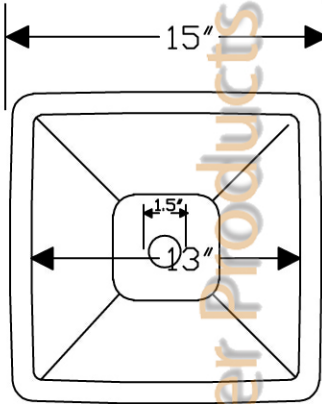

PREMIER
COPPER PRODUCTS

ITEM # LSQ15DB

**Description: 15" Square Hammered
Copper Bathroom Sink**
Outer Dimensions: 15" x 6"
Inner Dimensions: 13" x 6"
Drain Size: 1.5"
Material Gauge: 17

DUE TO THE HAND CRAFTED NATURE OF THIS PRODUCT, SMALL VARIANCES MAY OCCUR UP TO 1/4"