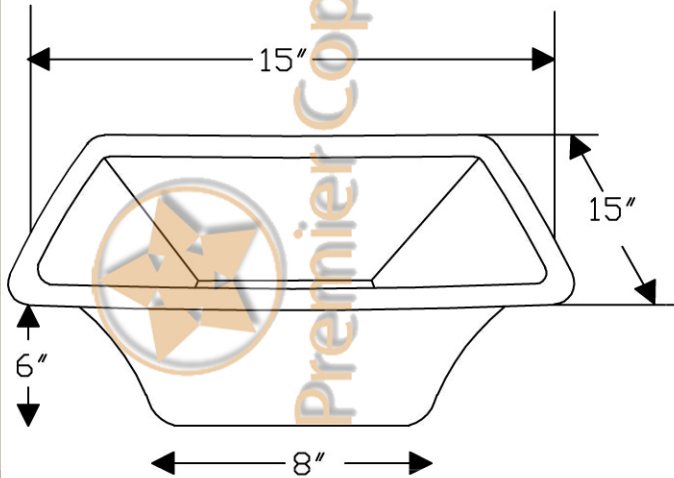

PREMIER
COPPER PRODUCTS

ITEM # LSQ15DB

**Description: 15" Square Hammered
Copper Bathroom Sink**
Outer Dimensions: 15" x 6"
Inner Dimensions: 13" x 6"
Drain Size: 1.5"
Material Gauge: 17

DUE TO THE HAND CRAFTED NATURE OF THIS PRODUCT, SMALL VARIANCES MAY OCCUR UP TO 1/4"