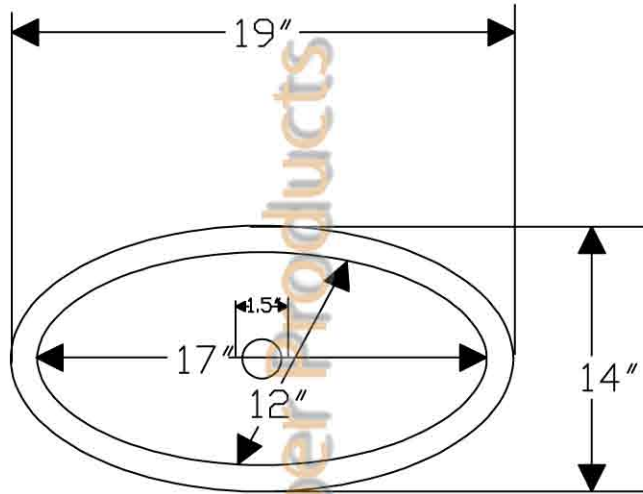

Premier Copper Products

ITEM # LO19RDB OVAL ROLLED RIM

OUTER DIMENSIONS: 19"X14"X6"

INNER DIMENSIONS: 17"X12"X6"

DRAIN SIZE: 1.5" W/O OVERFLOW

MATERIAL GAUGE: 17

CODE/STANDARD COMPLIANCE

* IAPMO/cUPC LISTED

IMPORTANT: THIS PRODUCT IS HAND CRAFTED AND SMALL VARIANCES MAY OCCUR. DIMENSIONS MAY VARY UP TO 1/4". DO NOT MAKE ANY INSTALLATION CUTS UNTIL YOU RECEIVE YOUR SINK.