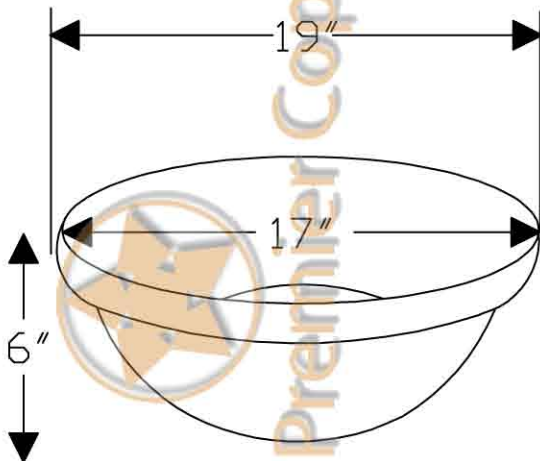

Premier Copper Products

ITEM # LO19RDB OVAL ROLLED RIM

OUTER DIMENSIONS: 19"X14"X6"

INNER DIMENSIONS: 17"X12"X6"

DRAIN SIZE: 1.5" W/O OVERFLOW

MATERIAL GAUGE: 17

CODE/STANDARD COMPLIANCE

* IAPMO/cUPC LISTED

IMPORTANT: THIS PRODUCT IS HAND CRAFTED AND SMALL VARIANCES MAY OCCUR. DIMENSIONS MAY VARY UP TO 1/4". DO NOT MAKE ANY INSTALLATION CUTS UNTIL YOU RECEIVE YOUR SINK.