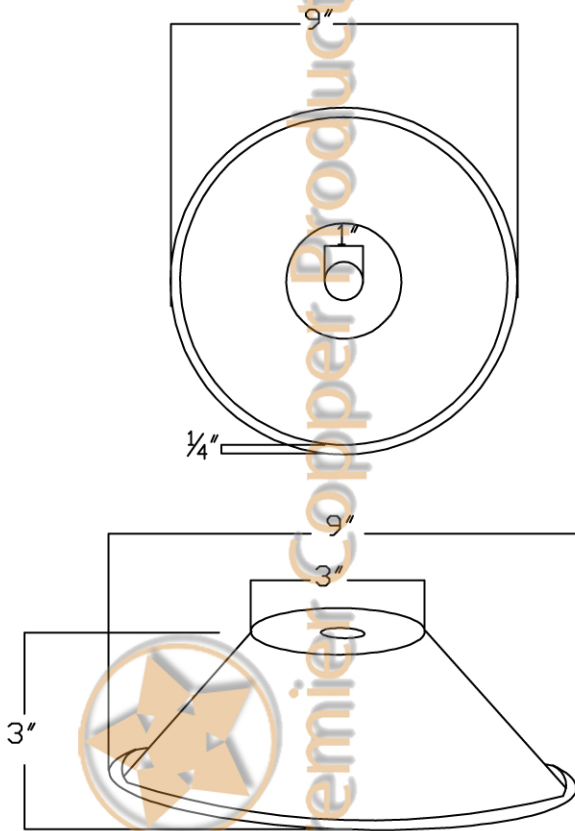

Premier Copper Products

ITEM # L500DB 9" CONE PENDANT LIGHT

DIMENSIONS: 9"X3"
MATERIAL GAUGE: 18

IMPORTANT: THIS PRODUCT IS HAND CRAFTED AND SMALL VARIANCES MAY OCCUR. DIMENSIONS MAY VARY UP TO 1/4". DO NOT MAKE ANY INSTALLATION CUTS UNTIL YOU RECEIVE YOUR LIGHT FIXTURE.