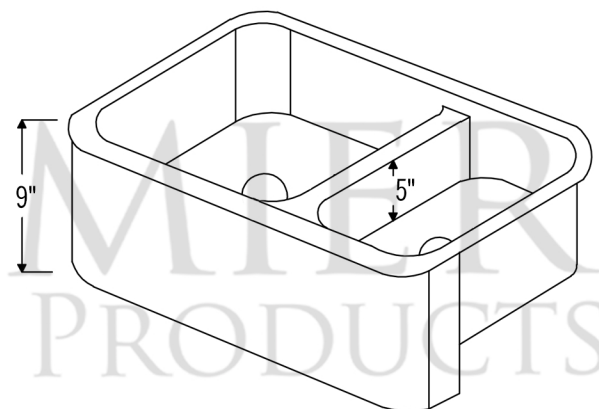

PACKAGE INCLUDES THE FOLLOWING ITEMS:

- * 33" Hammered Copper Kitchen Apron 70/30 Double Basin Sink with Short 5" Divider (Model# KA70DB33229-SD5)
- * 3.5" Garbage Disposal Drain w/ Basket / ORB Finish (Model# D-130ORB)
- * 3.5" Kitchen Basket Strainer Drain / ORB Finish (Model# D-132ORB)
- * Oil Rubbed Bronze Installation Silicone (Model# C900-ORB)
- * Copper Sink Wax (Model# W900-WAX)

* ORB: Oil Rubbed Bronze

SINK DETAILS (Model# KA70DB33229-SD5)

- * 33" Hammered Copper Kitchen Apron 70/30 Double Basin Sink with Short 5" Divider
- * Color: Oil Rubbed Bronze | Living Copper
- * Outer Dimension: 33" x 22" x 9"
- * Inner Dimension: L: 21" x 19" x 9" | R: 9" x 19" x 9"
- * Rim: Back, Left, Right - 1" / Apron Front - 2"
- * Drain Opening: 3.5" Standard
- * Material Gauge: 14
- * CODE / STANDARD COMPLIANCE: IAPMO / cUPC LISTED

* ORB: Oil Rubbed Bronze

DRAIN #1 DETAILS (Model# D-130ORB)

- * 3.5" Deluxe Garbage Disposal Drain w/ Basket
- * Color: Oil Rubbed Bronze
- * Outer Dimension: 4.5" x 2.25"
- * Inner Dimension: 3.5"
- * Installation Type: Insinkerator Brand Compatible
- * Material: Brass
- * Prop 65 Compliant