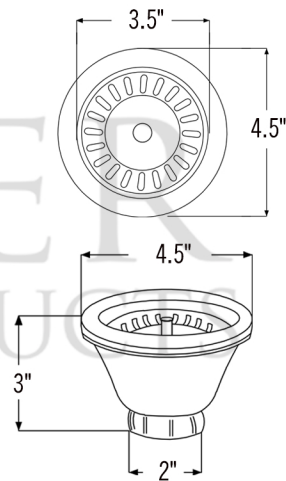

* ORB: Oil Rubbed Bronze

SINK DETAILS (Model# KA70DB33229-SD5)

- * 33" Hammered Copper Kitchen Apron 70/30 Double Basin Sink with Short 5" Divider
- * Color: Oil Rubbed Bronze | Living Copper
- * Outer Dimension: 33" x 22" x 9"
- * Inner Dimension: L: 21" x 19" x 9" | R: 9" x 19" x 9"
- * Rim: Back, Left, Right - 1" / Apron Front - 2"
- * Drain Opening: 3.5" Standard
- * Material Gauge: 14
- * CODE / STANDARD COMPLIANCE: IAPMO / cUPC LISTED

* ORB: Oil Rubbed Bronze

DRAIN #1 DETAILS (Model# D-130ORB)

- * 3.5" Deluxe Garbage Disposal Drain w/ Basket
- * Color: Oil Rubbed Bronze
- * Outer Dimension: 4.5" x 2.25"
- * Inner Dimension: 3.5"
- * Installation Type: Insinkerator Brand Compatible
- * Material: Brass
- * Prop 65 Compliant

DRAIN #2 DETAILS (Model# D-132ORB)

- * 3.5" Kitchen, Prep, Bar Basket Strainer Drain
- * Color: Oil Rubbed Bronze
- * Outer Dimension: 4.5" x 3"
- * Inner Dimension: 3.5"
- * Installation Type: Compression
- * Material: Brass/PVC
- * Prop 65 Compliant

SILICONE DETAILS (Model# C900-ORB)

- * Neutral Cure Installation Silicone
- * Size: 4.7 OZ
- * Matches a Variety of Different Styled Sinks and Drains

COPPER SINK WAX DETAILS (Model# W900-WAX)

- * Copper Sink Wax Protectant
- * Made from Natural Bee's Wax
- * No Wax Build Up Ever!
- * Hard Water Protection
- * Works great on a variety of different surfaces: