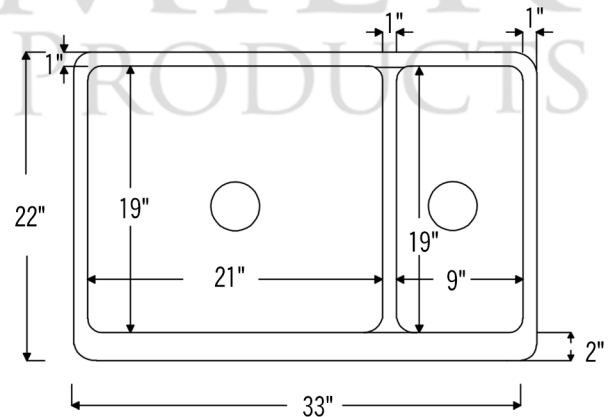

PACKAGE INCLUDES THE FOLLOWING ITEMS:

- * 33" Hammered Copper Kitchen Apron 70/30 Double Basin Sink with Short 5" Divider (Model# KA70DB33229-SD5)
- * 3.5" Garbage Disposal Drain w/ Basket / ORB Finish (Model# D-130ORB)
- * 3.5" Kitchen Basket Strainer Drain / ORB Finish (Model# D-132ORB)
- * Oil Rubbed Bronze Installation Silicone (Model# C900-ORB)
- * Copper Sink Wax (Model# W900-WAX)

* ORB: Oil Rubbed Bronze

SINK DETAILS (Model# KA70DB33229-SD5)

- * 33" Hammered Copper Kitchen Apron 70/30 Double Basin Sink with Short 5" Divider
- * Color: Oil Rubbed Bronze | Living Copper
- * Outer Dimension: 33" x 22" x 9"
- * Inner Dimension: L: 21" x 19" x 9" | R: 9" x 19" x 9"
- * Rim: Back, Left, Right - 1" / Apron Front - 2"
- * Drain Opening: 3.5" Standard
- * Material Gauge: 14
- * CODE / STANDARD COMPLIANCE: IAPMO / cUPC LISTED

* ORB: Oil Rubbed Bronze

DRAIN #1 DETAILS (Model# D-130ORB)

- * 3.5" Deluxe Garbage Disposal Drain w/ Basket
- * Color: Oil Rubbed Bronze
- * Outer Dimension: 4.5" x 2.25"
- * Inner Dimension: 3.5"
- * Installation Type: Insinkerator Brand Compatible
- * Material: Brass
- * Prop 65 Compliant

DRAIN #2 DETAILS (Model# D-132ORB)

- * 3.5" Kitchen, Prep, Bar Basket Strainer Drain
- * Color: Oil Rubbed Bronze
- * Outer Dimension: 4.5" x 3"
- * Inner Dimension: 3.5"
- * Installation Type: Compression
- * Material: Brass/PVC
- * Prop 65 Compliant