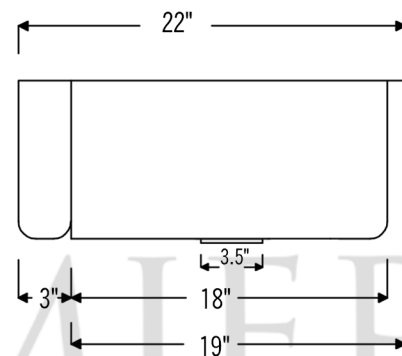

PACKAGE INCLUDES THE FOLLOWING ITEMS:

- * 33" Hammered Copper Kitchen Apron 70/30 Double Basin Sink with Short 5" Divider (Model# KA70DB33229-SD5)
- * 3.5" Garbage Disposal Drain w/ Basket / ORB Finish (Model# D-130ORB)
- * 3.5" Kitchen Basket Strainer Drain / ORB Finish (Model# D-132ORB)
- * Oil Rubbed Bronze Installation Silicone (Model# C900-ORB)
- * Copper Sink Wax (Model# W900-WAX)

* ORB: Oil Rubbed Bronze

SINK DETAILS (Model# KA70DB33229-SD5)

- * 33" Hammered Copper Kitchen Apron 70/30 Double Basin Sink with Short 5" Divider
- * Color: Oil Rubbed Bronze | Living Copper
- * Outer Dimension: 33" x 22" x 9"
- * Inner Dimension: L: 21" x 19" x 9" | R: 9" x 19" x 9"
- * Rim: Back, Left, Right - 1" / Apron Front - 2"
- * Drain Opening: 3.5" Standard
- * Material Gauge: 14
- * CODE / STANDARD COMPLIANCE: IAPMO / cUPC LISTED

* ORB: Oil Rubbed Bronze

DRAIN #1 DETAILS (Model# D-130ORB)

- * 3.5" Deluxe Garbage Disposal Drain w/ Basket
- * Color: Oil Rubbed Bronze
- * Outer Dimension: 4.5" x 2.25"
- * Inner Dimension: 3.5"
- * Installation Type: Insinkerator Brand Compatible
- * Material: Brass
- * Prop 65 Compliant

DRAIN #2 DETAILS (Model# D-132ORB)

- * 3.5" Kitchen, Prep, Bar Basket Strainer Drain
- * Color: Oil Rubbed Bronze
- * Outer Dimension: 4.5" x 3"
- * Inner Dimension: 3.5"
- * Installation Type: Compression
- * Material: Brass/PVC
- * Prop 65 Compliant