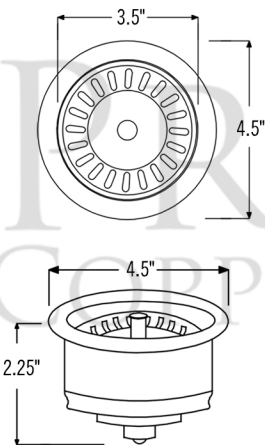

PACKAGE INCLUDES THE FOLLOWING ITEMS:

- * 33" Hammered Copper Kitchen Apron 70/30 Double Basin Sink with Short 5" Divider (Model# KA70DB33229-SD5)
- * 3.5" Garbage Disposal Drain w/ Basket / ORB Finish (Model# D-130ORB)
- * 3.5" Kitchen Basket Strainer Drain / ORB Finish (Model# D-132ORB)
- * Oil Rubbed Bronze Installation Silicone (Model# C900-ORB)
- * Copper Sink Wax (Model# W900-WAX)

* ORB: Oil Rubbed Bronze

SINK DETAILS (Model# KA70DB33229-SD5)

- * 33" Hammered Copper Kitchen Apron 70/30 Double Basin Sink with Short 5" Divider
- * Color: Oil Rubbed Bronze | Living Copper
- * Outer Dimension: 33" x 22" x 9"
- * Inner Dimension: L: 21" x 19" x 9" | R: 9" x 19" x 9"
- * Rim: Back, Left, Right - 1" / Apron Front - 2"
- * Drain Opening: 3.5" Standard
- * Material Gauge: 14
- * CODE / STANDARD COMPLIANCE: IAPMO / cUPC LISTED

* ORB: Oil Rubbed Bronze

DRAIN #1 DETAILS (Model# D-130ORB)

- * 3.5" Deluxe Garbage Disposal Drain w/ Basket
- * Color: Oil Rubbed Bronze
- * Outer Dimension: 4.5" x 2.25"
- * Inner Dimension: 3.5"
- * Installation Type: Insinkerator Brand Compatible
- * Material: Brass
- * Prop 65 Compliant