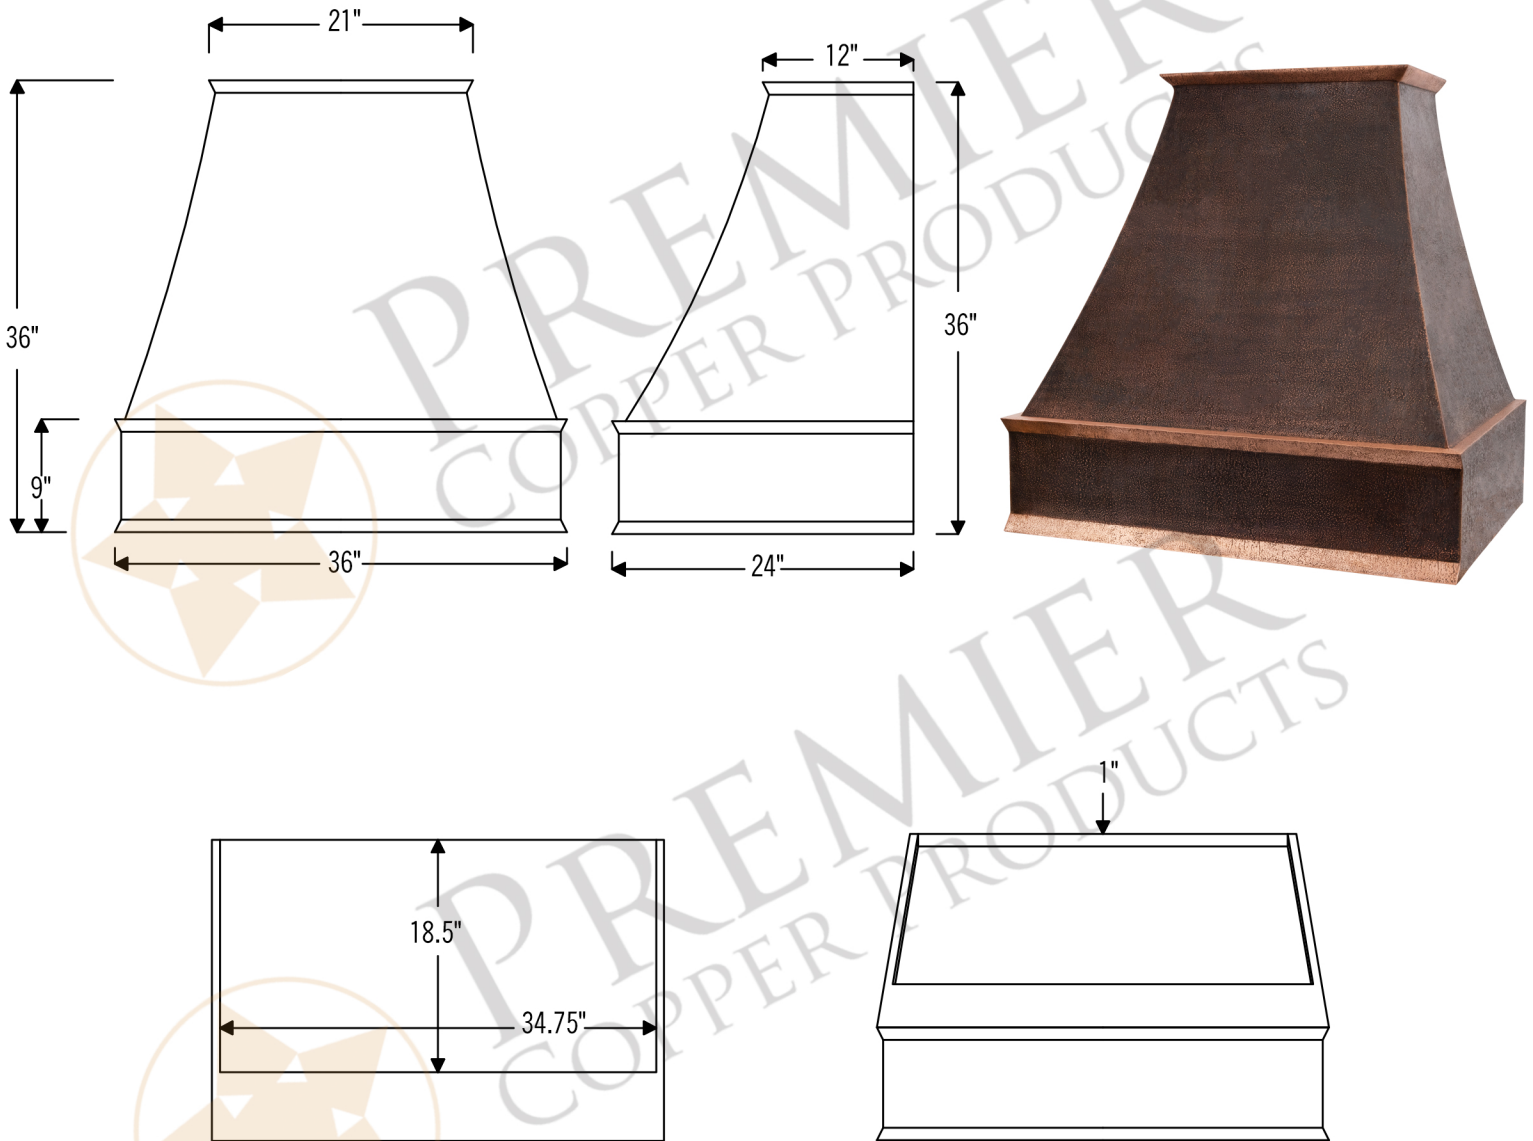

**PREMIER**  
COPPER PRODUCTS

**MODEL NUMBER: HV-EUROTERRA36-C2036BP**

**DESCRIPTION:** 36" Terra Firma Copper Wall Mounted EuroTerra Range Hood with 735 CFM Stainless Steel Insert

**OUTER DIMENSION:** 36" x 24" x 36"

**TOP DIMENSION:** 21" x 12"

**BOTTOM DIMENSION:** 36" x 24"

**BOTTOM OPENING:** 34.75" x 18.5"

**FINISH:** Living Copper / Oil Rubbed Bronze

**TEXTURE:** Terra Firma

THIS PRODUCTS IS HAND CRAFTED, SMALL VARIANCES IN COLOR AND SIZE MAY OCCUR.  
DO NOT MAKE ANY INSTALLATION CUTS UNTIL YOU RECEIVE YOUR ITEM(S).

**PREMIER**  
COPPER PRODUCTS

**MODEL NUMBER: HV-EUROTERRA36-C2036BP**

Description: 36" Terra Firma Copper Wall Mounted EuroTerra  
Range Hood with 735 CFM Stainless Steel Insert

Insert Model Number: C2036BP

Insert Description: 735 CFM, 1.5 -4.6 Sones, Variable Controls,  
Dual Centrifugal Blowers, Aluminum Mesh Filters

Insert Duct: Single 7" Round Vent Opening

Insert Lighting: Front Panel LED Lights Included