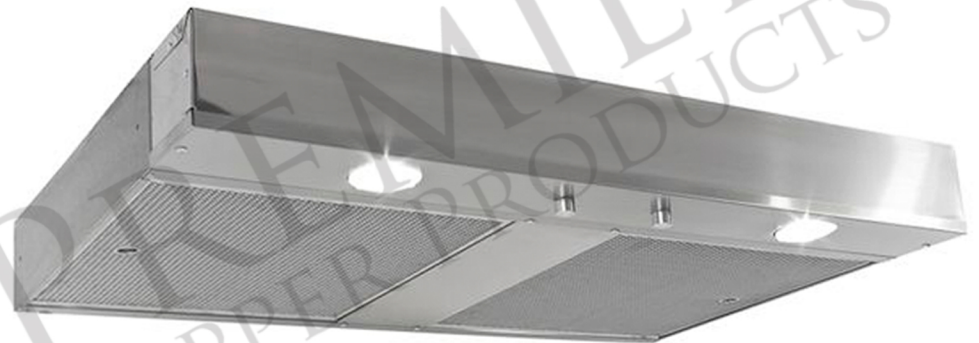

PREMIER
COPPER PRODUCTS

MODEL NUMBER: HV-EUROTERRA36-C2036BP

Description: 36" Terra Firma Copper Wall Mounted EuroTerra
Range Hood with 735 CFM Stainless Steel Insert

Insert Model Number: C2036BP

Insert Description: 735 CFM, 1.5 -4.6 Sones, Variable Controls,
Dual Centrifugal Blowers, Aluminum Mesh Filters

Insert Duct: Single 7" Round Vent Opening

Insert Lighting: Front Panel LED Lights Included

Filter: Aluminum Mesh Filter

Insert Finish: Stainless Steel

POWERED LINER SPECIFICATIONS

SEVEN YEAR, IN HOME, LIMITED WARRANTY ON INSERT, THE BEST IN THE INDUSTRY!

Please visit ImperialHoods.com to view the details on their warranty

All dimensions on inserts are (+/-) 1/8" and are subject to change. Drawings are not to scale.