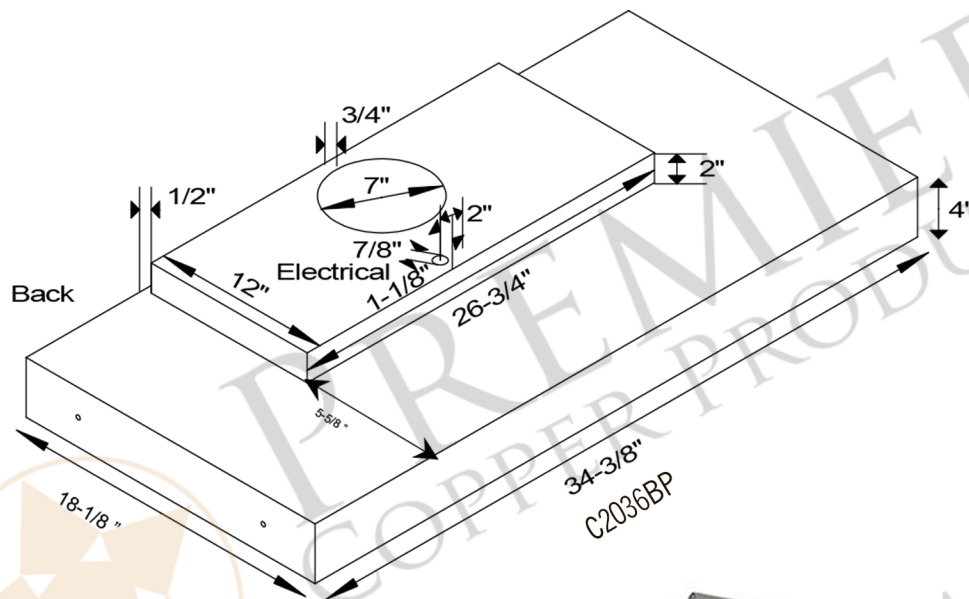

PREMIER
COPPER PRODUCTS

MODEL NUMBER: HV-EUROTERRA36-C2036BP

Description: 36" Terra Firma Copper Wall Mounted EuroTerra
Range Hood with 735 CFM Stainless Steel Insert

Insert Model Number: C2036BP

Insert Description: 735 CFM, 1.5 -4.6 Sones, Variable Controls,
Dual Centrifugal Blowers, Aluminum Mesh Filters

Insert Duct: Single 7" Round Vent Opening

Insert Lighting: Front Panel LED Lights Included

Filter: Aluminum Mesh Filter

Insert Finish: Stainless Steel

POWERED LINER SPECIFICATIONS

SEVEN YEAR, IN HOME, LIMITED WARRANTY ON INSERT, THE BEST IN THE INDUSTRY!

Please visit ImperialHoods.com to view the details on their warranty

All dimensions on inserts are (+/-) 1/8" and are subject to change. Drawings are not to scale.