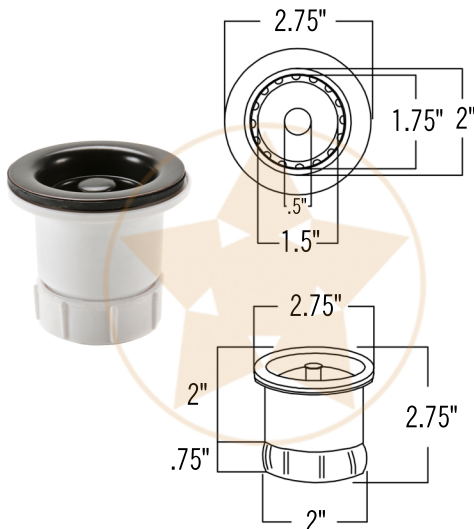

PACKAGE INCLUDES THE FOLLOWING ITEMS:

- * 15" Square Copper Bar Sink w/ Fleur De Lis Design / ORB Finish (Model # BS15FDB2)
- * Single Handle Bar or Vessel Filler Faucet / ORB Finish (Model # B-BV01ORB)
- * 2" Bar Basket Strainer Drain / ORB Finish (Model# D-133ORB)
- * Copper Sink Wax (Model# W900-WAX)
- * Neutral Cure Copper Sink Installation Silicone (Model# C900-ORB)

* ORB: Oil Rubbed Bronze

SINK DETAILS (Model# BS15FDB2)

- * Description: 15" Square Copper Bar Sink w/ Fleur De Lis Design
- * Color: Oil Rubbed Bronze
- * Outer Dimension: 15" x 15" x 7"
- * Inner Dimension: 13" x 13" x 7"
- * Drain Size: 2" Drain Opening

FAUCET DETAILS (Model# B-BV01ORB)

- * Description: Single Handle Bar / Vessel Faucet
- * Finish: Oil Rubbed Bronze
- * Installation: Single Hole
- * Overall Height: 11"
- * Spout Reach: 6"
- * Certifications: ASME A112.18.1/CSA B125.1, NSF/ANSI 61, California Lead Plumbing Law, ADA Compliant

DRAIN DETAILS (Model# D-133ORB)

- * Description: 2" Bar Basket Sink Drain
- * Upper Flange Dimension: 2.75"
- * Material: Solid Brass

WAX DETAILS (Model# W900-WAX)

- * Copper Sink Wax & Cleaner
- * Made from Natural Bee's Wax
- * No wax Build Up ever!
- * Hard Water Protection
- * Works Great on a Variety of Different Surfaces: