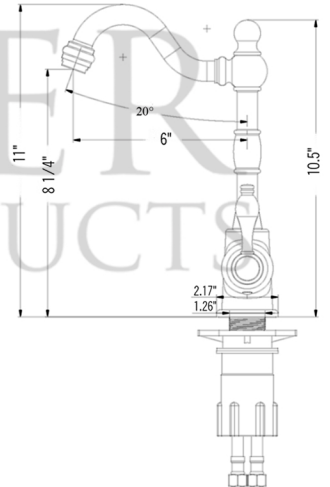

* ORB: Oil Rubbed Bronze

SINK DETAILS (Model# BS15FDB2)

- * Description: 15" Square Copper Bar Sink w/ Fleur De Lis Design
- * Color: Oil Rubbed Bronze
- * Outer Dimension: 15" x 15" x 7"
- * Inner Dimension: 13" x 13" x 7"
- * Drain Size: 2" Drain Opening

FAUCET DETAILS (Model# B-BV01ORB)

- * Description: Single Handle Bar / Vessel Faucet
- * Finish: Oil Rubbed Bronze
- * Installation: Single Hole
- * Overall Height: 11"
- * Spout Reach: 6"
- * Certifications: ASME A112.18.1/CSA B125.1, NSF/ANSI 61, California Lead Plumbing Law, ADA Compliant

DRAIN DETAILS (Model# D-133ORB)

- * Description: 2" Bar Basket Sink Drain
- * Upper Flange Dimension: 2.75"
- * Material: Solid Brass

WAX DETAILS (Model# W900-WAX)

- * Copper Sink Wax & Cleaner
- * Made from Natural Bee's Wax
- * No wax Build Up ever!
- * Hard Water Protection
- * Works Great on a Variety of Different Surfaces:

SILICONE DETAILS (Model# C900-ORB)

- * Description: Neutral Cure Copper Sink Installation Silicone
- * Color: Oil Rubbed Bronze
- * Size: 4.7oz