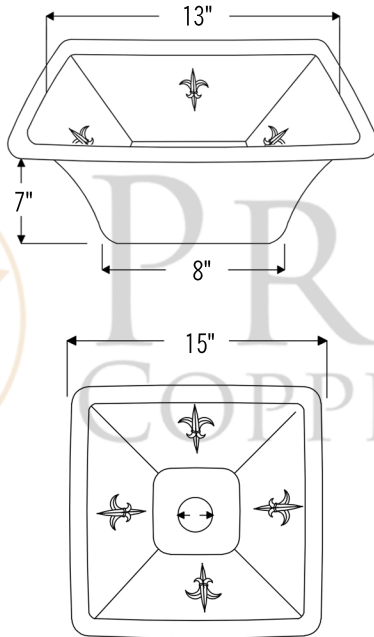

PACKAGE INCLUDES THE FOLLOWING ITEMS:

- * 15" Square Copper Bar Sink w/ Fleur De Lis Design / ORB Finish (Model # BS15FDB2)
- * Single Handle Bar or Vessel Filler Faucet / ORB Finish (Model # B-BV01ORB)
- * 2" Bar Basket Strainer Drain / ORB Finish (Model# D-133ORB)
- * Copper Sink Wax (Model# W900-WAX)
- * Neutral Cure Copper Sink Installation Silicone (Model# C900-ORB)

* ORB: Oil Rubbed Bronze

SINK DETAILS (Model# BS15FDB2)

- * Description: 15" Square Copper Bar Sink w/ Fleur De Lis Design
- * Color: Oil Rubbed Bronze
- * Outer Dimension: 15" x 15" x 7"
- * Inner Dimension: 13" x 13" x 7"
- * Drain Size: 2" Drain Opening

FAUCET DETAILS (Model# B-BV01ORB)

- * Description: Single Handle Bar / Vessel Faucet
- * Finish: Oil Rubbed Bronze
- * Installation: Single Hole
- * Overall Height: 11"
- * Spout Reach: 6"
- * Certifications: ASME A112.18.1/CSA B125.1, NSF/ANSI 61, California Lead Plumbing Law, ADA Compliant

DRAIN DETAILS (Model# D-133ORB)

- * Description: 2" Bar Basket Sink Drain
- * Upper Flange Dimension: 2.75"
- * Material: Solid Brass

WAX DETAILS (Model# W900-WAX)

- * Copper Sink Wax & Cleaner
- * Made from Natural Bee's Wax
- * No wax Build Up ever!
- * Hard Water Protection
- * Works Great on a Variety of Different Surfaces: