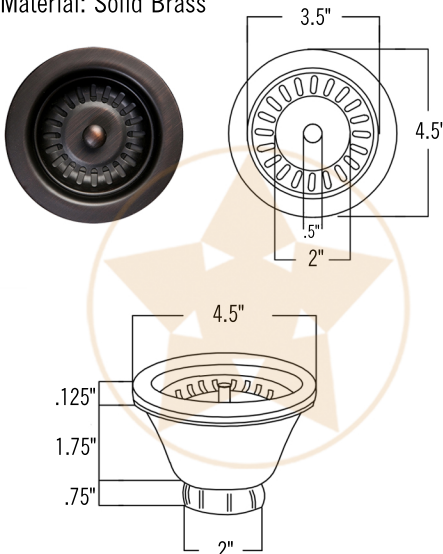

DRAIN DETAILS (Model# D-132ORB)

- Description: 3.5" Basket Strainer Drain
- Upper Flange Dimension: 4.5"
- Material: Solid Brass