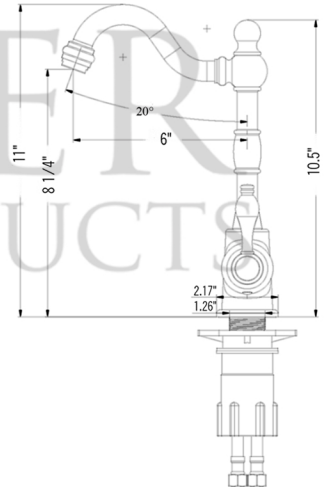

* ORB: Oil Rubbed Bronze

SINK DETAILS (Model# BR16FDB3)

- * Description: 16" Round Copper Prep Sink w/ Fleur De Lis Design
- * Color: Oil Rubbed Bronze
- * Outer Dimension: 16" x 16" x 7"
- * Inner Dimension: 14" x 14" x 7"
- * Drain Size: 3.5" Drain Opening

FAUCET DETAILS (Model# B-BV01ORB)

- * Description: Single Handle Bar / Vessel Faucet
- * Finish: Oil Rubbed Bronze
- * Installation: Single Hole
- * Overall Height: 11"
- * Spout Reach: 6"
- * Certifications: ASME A112.18.1/CSA B125.1, NSF/ANSI 61, California Lead Plumbing Law, ADA Compliant

DRAIN DETAILS (Model# D-132ORB)

- * Description: 3.5" Basket Strainer Drain
- * Upper Flange Dimension: 4.5"
- * Material: Solid Brass

WAX DETAILS (Model# W900-WAX)

- * Copper Sink Wax & Cleaner
- * Made from Natural Bee's Wax
- * No wax Build Up ever!
- * Hard Water Protection
- * Works Great on a Variety of Different Surfaces:

SILICONE DETAILS (Model# C900-ORB)

- * Description: Neutral Cure Copper Sink Installation Silicone
- * Color: Oil Rubbed Bronze
- * Size: 4.7oz