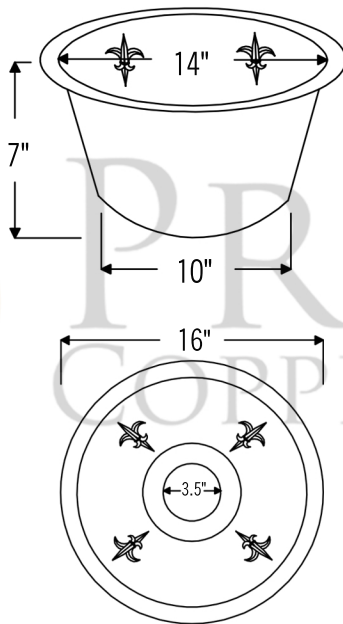

PACKAGE INCLUDES THE FOLLOWING ITEMS:

- * 16" Round Copper Prep Sink w/ Fleur De Lis Design / ORB Finish (Model # BR16FDB3)
- * Single Handle Bar or Vessel Filler Faucet / ORB Finish (Model # B-BV01ORB)
- * 3.5" Basket Strainer Drain / ORB Finish (Model# D-132ORB)
- * Copper Sink Wax (Model# W900-WAX)
- * Neutral Cure Copper Sink Installation Silicone (Model# C900-ORB)

* ORB: Oil Rubbed Bronze

SINK DETAILS (Model# BR16FDB3)

- * Description: 16" Round Copper Prep Sink w/ Fleur De Lis Design
- * Color: Oil Rubbed Bronze
- * Outer Dimension: 16" x 16" x 7"
- * Inner Dimension: 14" x 14" x 7"
- * Drain Size: 3.5" Drain Opening

FAUCET DETAILS (Model# B-BV01ORB)

- * Description: Single Handle Bar / Vessel Faucet
- * Finish: Oil Rubbed Bronze
- * Installation: Single Hole
- * Overall Height: 11"
- * Spout Reach: 6"
- * Certifications: ASME A112.18.1/CSA B125.1, NSF/ANSI 61, California Lead Plumbing Law, ADA Compliant

SILICONE DETAILS (Model# C900-ORB)

- * Description: Neutral Cure Copper Sink Installation Silicone
- * Color: Oil Rubbed Bronze
- * Size: 4.7oz