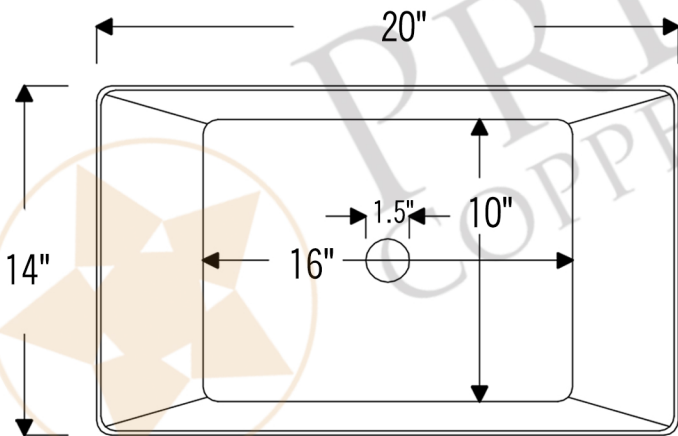

PACKAGE INCLUDES THE FOLLOWING ITEMS:

- * 20" Rectangle Vessel Hammered Copper Sink / ORB Finish (Model# VREC2014DB)
- * Single Handle Bathroom Vessel Faucet / ORB Finish (Model# B-VF01ORB)
- * 1.5" Non-Overflow Pop-up Bathroom Sink Drain / ORB Finish (Model# D-208ORB)
- * Neutral Cure Copper Sink Installation Silicone (Model# C900-ORB)
- * Copper Sink Wax (Model# W900-WAX)

* ORB: Oil Rubbed Bronze

SINK DETAILS (Model# VREC2014DB)

- * 20" Rectangle Vessel Hammered Copper Sink
- * Outer Dimension: 20" x 14" x 4.5"
- * Bottom Dimension: 16" x 10"
- * Drain Opening: 1.5" Non-Overflow
- * Color: Oil Rubbed Bronze

* ORB: Oil Rubbed Bronze

FAUCET DETAILS (Model# B-VF01ORB)

- * Single Handle Bathroom Vessel Faucet
- * Color: Oil Rubbed Bronze
- * Solid Brass Construction
- * Ceramic Disc Cartridges
- * Overall Height: 14.75"
- * ASME A112.18.1/CSA B125.1, NSF/ANSI 61, California Lead Plumbing Law, ADA Compliant

DRAIN DETAILS (Model# D-208ORB)

- * 1.5" Non-Overflow Pop-up Bathroom Sink Drain
- * Design: Push Pop Top
- * Upper Flange Dimension: 2"
- * Material: Solid Brass

SILICONE DETAILS (Model# C900-ORB)

- * Neutral Cure Installation Silicone
- * Color: Oil Rubbed Bronze
- * Size: 4.7 OZ
- * Matches a Variety of Different Styled Sinks and Drains