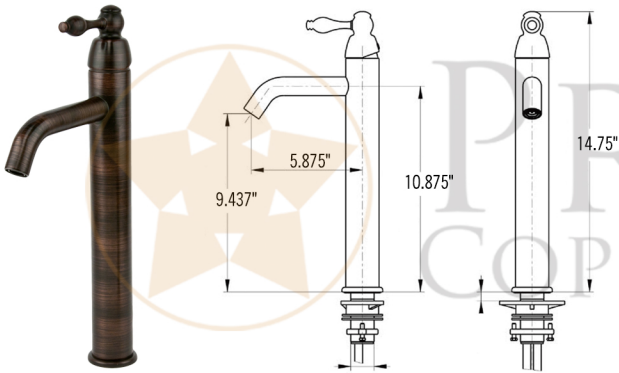

PACKAGE INCLUDES THE FOLLOWING ITEMS:

- * 20" Rectangle Vessel Hammered Copper Sink / ORB Finish (Model# VREC2014DB)
- * Single Handle Bathroom Vessel Faucet / ORB Finish (Model# B-VF01ORB)
- * 1.5" Non-Overflow Pop-up Bathroom Sink Drain / ORB Finish (Model# D-208ORB)
- * Neutral Cure Copper Sink Installation Silicone (Model# C900-ORB)
- * Copper Sink Wax (Model# W900-WAX)

* ORB: Oil Rubbed Bronze

SINK DETAILS (Model# VREC2014DB)

- * 20" Rectangle Vessel Hammered Copper Sink
- * Outer Dimension: 20" x 14" x 4.5"
- * Bottom Dimension: 16" x 10"
- * Drain Opening: 1.5" Non-Overflow
- * Color: Oil Rubbed Bronze

* ORB: Oil Rubbed Bronze

FAUCET DETAILS (Model# B-VF01ORB)

- * Single Handle Bathroom Vessel Faucet
- * Color: Oil Rubbed Bronze
- * Solid Brass Construction
- * Ceramic Disc Cartridges
- * Overall Height: 14.75"
- * ASME A112.18.1/CSA B125.1, NSF/ANSI 61, California Lead Plumbing Law, ADA Compliant