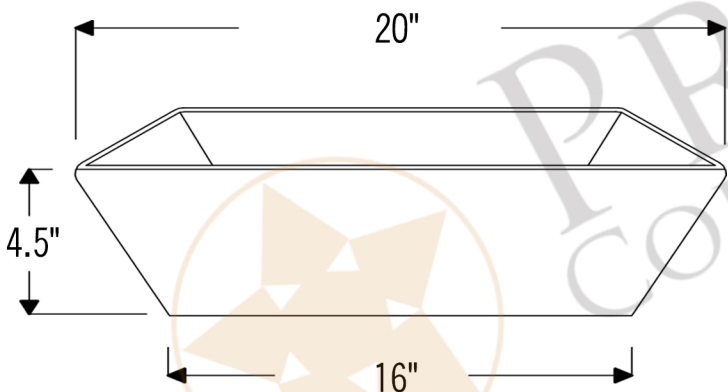

PACKAGE INCLUDES THE FOLLOWING ITEMS:

- * 20" Rectangle Vessel Hammered Copper Sink / ORB Finish (Model# VREC2014DB)
- * Single Handle Bathroom Vessel Faucet / ORB Finish (Model# B-VF01ORB)
- * 1.5" Non-Overflow Pop-up Bathroom Sink Drain / ORB Finish (Model# D-208ORB)
- * Neutral Cure Copper Sink Installation Silicone (Model# C900-ORB)
- * Copper Sink Wax (Model# W900-WAX)

* ORB: Oil Rubbed Bronze

SINK DETAILS (Model# VREC2014DB)

- * 20" Rectangle Vessel Hammered Copper Sink
- * Outer Dimension: 20" x 14" x 4.5"
- * Bottom Dimension: 16" x 10"
- * Drain Opening: 1.5" Non-Overflow
- * Color: Oil Rubbed Bronze

* ORB: Oil Rubbed Bronze

FAUCET DETAILS (Model# B-VF01ORB)

- * Single Handle Bathroom Vessel Faucet
- * Color: Oil Rubbed Bronze
- * Solid Brass Construction
- * Ceramic Disc Cartridges
- * Overall Height: 14.75"
- * ASME A112.18.1/CSA B125.1, NSF/ANSI 61, California Lead Plumbing Law, ADA Compliant