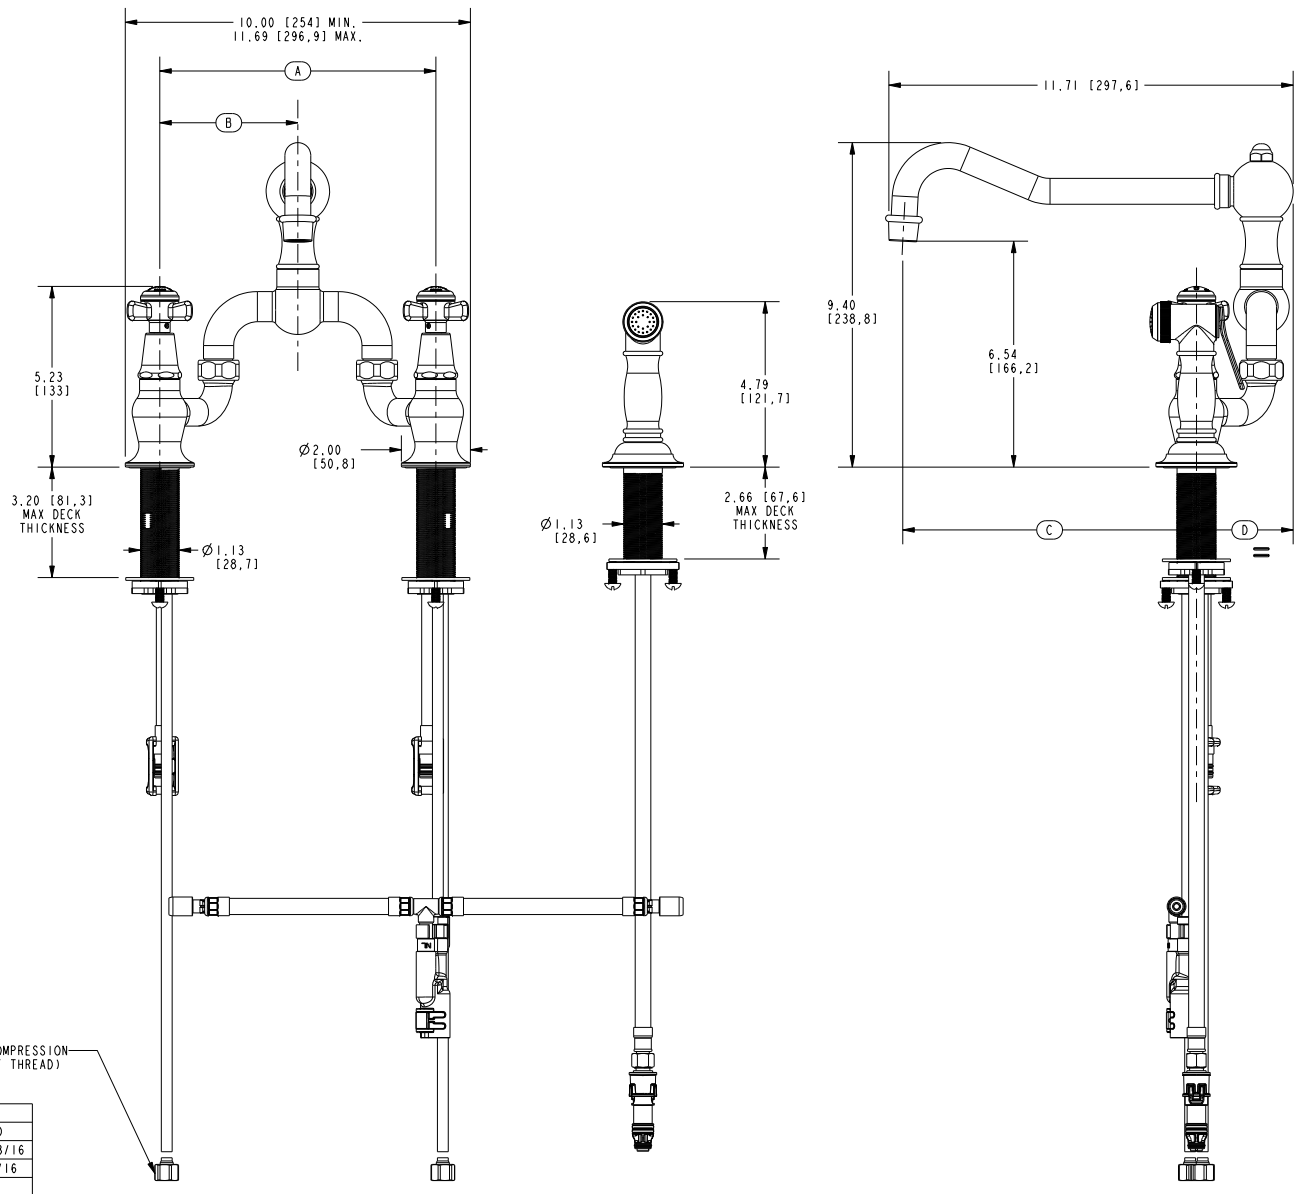

Features

- Solid brass construction
- Bridge-style brass valve bodies
- Quarter-turn washerless ceramic disc valve cartridges
- Swivel spout assembly
- Solid brass pull-out sidespray assembly
- 6.54" (16.6 cm) spout height at outlet
- 8.51" (21.6 cm) min. to 10.38" (26.4 cm) max. spout reach (c-c)
- For 8.00" (20.3 cm) centers - Maximum 9.62" (24.4 cm)
- ADA Complaint (Handles Only)
- 1.8 GPM (6.8 LPM) Max

Product Specification Add "Color / Finish" suffix to Model number, below.

The Bridge Style Kitchen Faucet with Sidespray shall be made of solid brass construction. Faucet shall incorporate a swivel spout assembly with integral side-spray diverter assembly and feature bridge-style brass valve bodies with quarter-turn washerless ceramic disc valve cartridges. Faucet shall have a 1.8 gallons (6.8 liters) per minute maximum flow rate. Product shall be for 8.00" (20.3 cm) centers - Maximum 9.62" (24.4 cm). Product shall incorporate a 6.54" (16.5 cm) spout height at outlet and an 8.51" (21.6 cm) min. to 10.38" (26.4 cm) max. spout reach (c-c). Faucet shall incorporate traditional cross handles. Bridge-Style Kitchen Faucet with Sidespray shall be Newport Brass Model 9451-1/_____.

9451-1

PRODUCT DIMENSIONS *(Units are in inches)*

Product Dimensions are provided for reference only. For specific product installation guidelines, please reference the Installation Instructions of the product being installed.

Fairfield Bridge Style Kitchen Faucet 9451-1

NEWPORT BRASS
Flawless Beauty. From Faucet to Finish.™