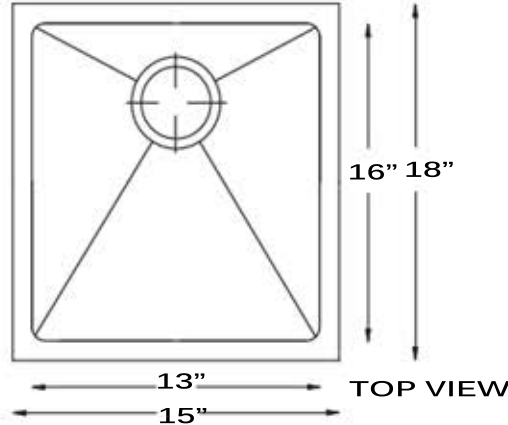

**Pro Series Collection**  
**Premium Stainless Steel**  
**Bar/Prep Small Radiums Pro Sink**

**MODEL:**  
**SR1815**

Overall Dimensions	Large Bowl	Bowl Depth	Bottom Grid/s	Reverse Model
15" x 18"	16" x 13"	10"	BG-ZR1815	NA

**FEATURES**

- Premium 304, 16 gauge Stainless Steel Kitchen Sink
- 10" Bowl Depth
- Brushed Satin Finish
- Limited Lifetime Manufacturers Warranty
- Insulated to Reduce Condensation
- Rubber Padding is Applied for Noise Reduction