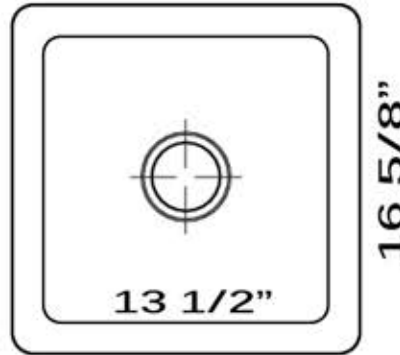

Brightwork Home Collection

Bar/Prep Undermount Kitchen Sink

MODEL:
SQRB-7

TOP VIEW

SIDE VIEW

Overall Dimensions	Interior Dimensions	Interior Depth	Exterior Height	Drain Opening
16 5/8" Square	13 1/2" Square	7 1/4"	7 3/8"	3.5" -Drain Not Included

FEATURES

- Solid Brass,
- 7.25" Bowl Depth
- Nominal dimensions, due to being hand crafted actual may vary by .25"
- Special Care Required
- Hand Hammered

PROJECT/ NAME:

ARCHITECT/CONTRACTOR:

MODEL:

JOB NOTES: