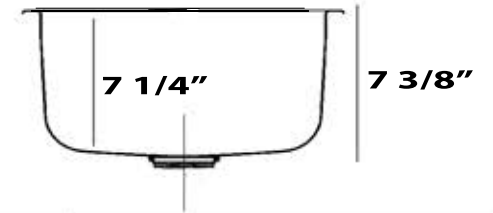

Brightwork Home Collection

Bar/Prep Undermount Kitchen Sink

MODEL:
SQRB-7

TOP VIEW

SIDE VIEW

Overall Dimensions	Interior Dimensions	Interior Depth	Exterior Height	Drain Opening
16 5/8" Square	13 1/2" Square	7 1/4"	7 3/8"	3.5" -Drain Not Included

FEATURES

- Solid Brass,
- 7.25" Bowl Depth
- Nominal dimensions, due to being hand crafted actual may vary by .25"
- Special Care Required
- Hand Hammered

PROJECT/ NAME:

ARCHITECT/CONTRACTOR:

MODEL:

JOB NOTES: