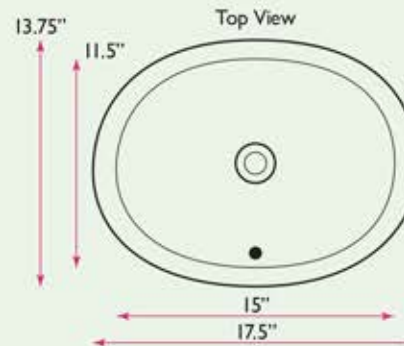

OVERALL DIMENSIONS	INTERIOR BOWL	BOWL DEPTH	DRAIN OPENING	OVERFLOW
17.5" x 13.75"	15" x 11.5"	7.375"(ext.); 5"(int.)	1.5" Opening	Yes

FEATURES:

- Premium Stainless Steel bathroom sink
- With Overflow
- 18 Gauge
- Interior damp
- Hand hammered, individual variations will exist
- Limited manufacturer's warranty
- Nominal Dimensions - actual may vary by 1/4"
- Fits a 21" cabinet base minimum
- Professional installation recommended