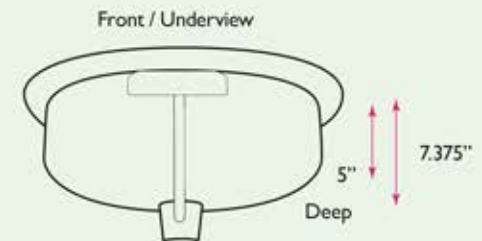

OVERALL DIMENSIONS	INTERIOR BOWL	BOWL DEPTH	DRAIN OPENING	OVERFLOW
17.5" x 13.75"	15" x 11.5"	7.375"(ext.); 5"(int.)	1.5" Opening	Yes

FEATURES:

- Premium Stainless Steel bathroom sink
- With Overflow
- 18 Gauge
- Interior damp
- Hand hammered, individual variations will exist
- Limited manufacturer's warranty
- Nominal Dimensions - actual may vary by 1/4"
- Fits a 21" cabinet base minimum
- Professional installation recommended