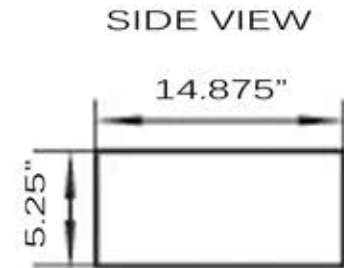

Brant Point Collection
 Vitreous China Bath Vessel Sink

MODEL:
NSV105

Overall Dimensions	Large Bowl	Interior Depth	Exterior Depth	Drain Dimensions
19" x 14.875"	18.125" x 14"	4.75"	5.25"	1.5"

FEATURES

- Premium Vitreous China
- Nominal Dimensions - Actual may vary by 1/4"
- Template Not Inculded
- Easy Clean
- White Porcelain Enamel Finish
- No Overflow
- Limited Warranty