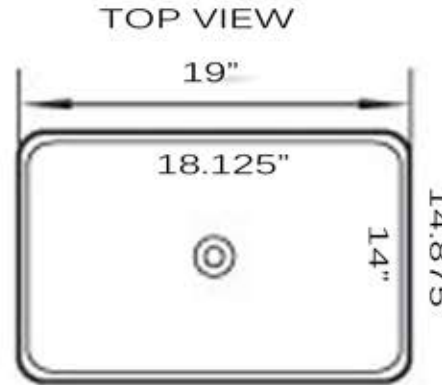

Brant Point Collection
 Vitreous China Bath Vessel Sink

MODEL:
NSV105

Overall Dimensions	Large Bowl	Interior Depth	Exterior Depth	Drain Dimensions
19" x 14.875"	18.125" x 14"	4.75"	5.25"	1.5"

FEATURES

- Premium Vitreous China
- Nominal Dimensions - Actual may vary by 1/4"
- Template Not Inculded
- Easy Clean
- White Porcelain Enamel Finish
- No Overflow
- Limited Warranty