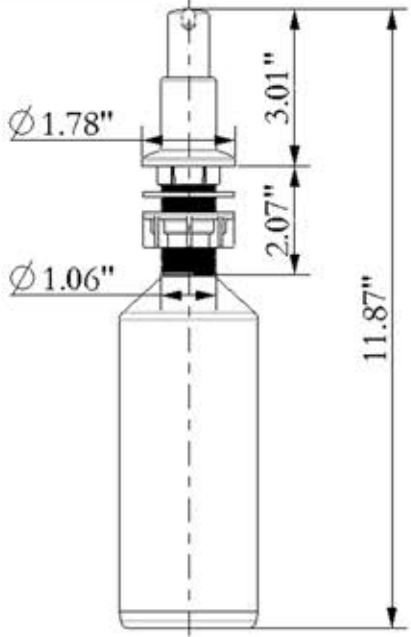

Accessories Collection Brushed Nickel Soap Dispenser

MODEL:
NSSD-BN

Above-counter
view

FEATURES

- Spring Loaded center post
- Brushed nickel finish
- ABS flange
- Copper spout
- 16 oz. PVC reservoir

PROJECT/ NAME: