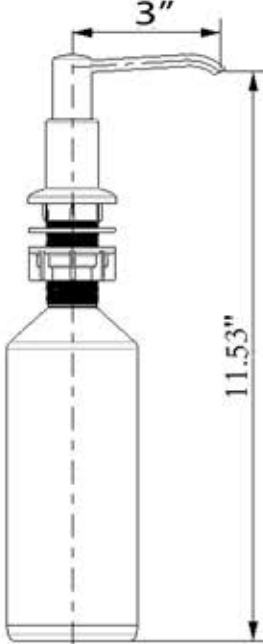

Accessories Collection Brushed Nickel Soap Dispenser

MODEL:
NSSD-BN

Above-counter
view

FEATURES

- Spring Loaded center post
- Brushed nickel finish
- ABS flange
- Copper spout
- 16 oz. PVC reservoir

PROJECT/ NAME: