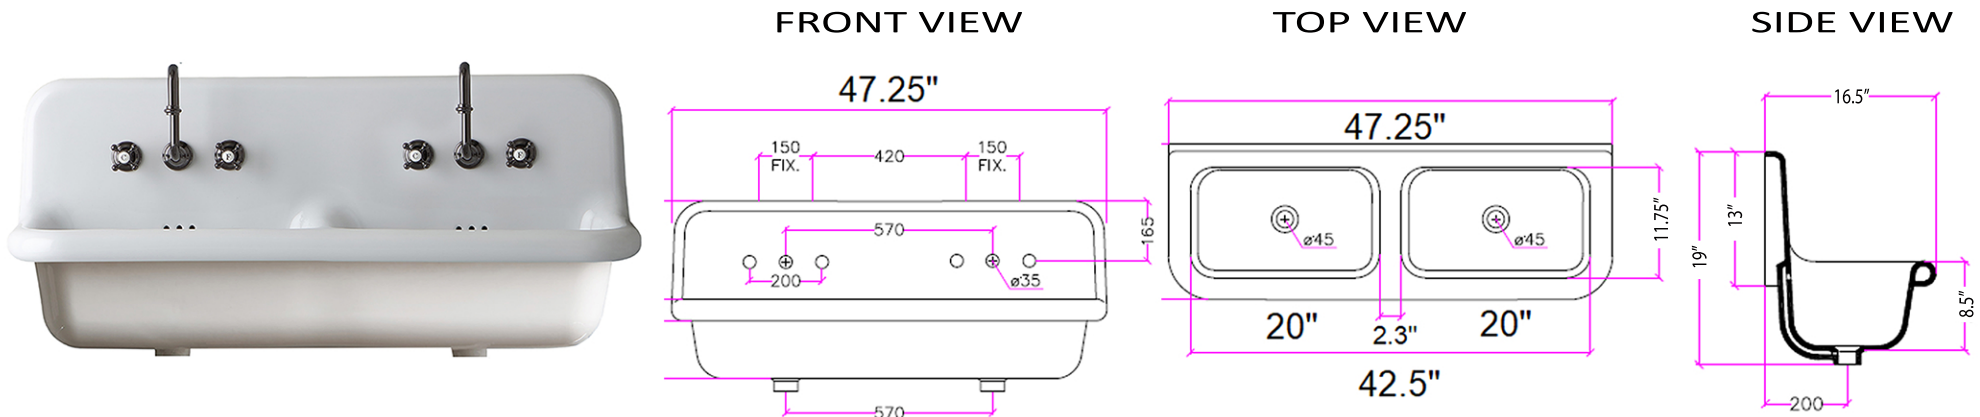

Victorian Collection
Fireclay Bathroom Wallmount Sink

MODEL:
NS-VCU48WW

Overall Dimensions	Interior Bowl	Faucet Spread	Exterior Bowl Height	Drain Dimensions
47.25" x 19" 16.5"	20" x 11.75" x 8"	8"	8.5"	1.75"

FEATURES

- Genuine Italian Fireclay
- Nominal Dimensions - Actual may vary by 1/4"
- Wall-mount installation
- Porcelain enamel glaze
- Drain is not included with sink (1.75" standard)
- Has Overflow
- Faucet is not included
- Do not clean with abrasive cleansers or pads
- Limited Warranty for manufacturer defects
- Made In Italy