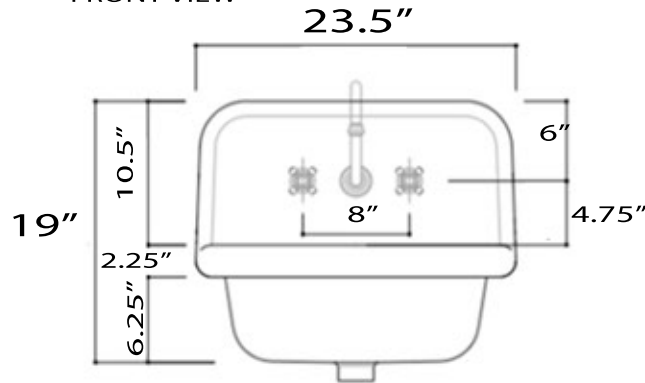

Victorian Collection
Fireclay Bathroom Wallmount Sink

MODEL:
NS-VC24-BLUW

FRONT VIEW

TOP VIEW

SIDE VIEW

Overall Dimensions	Interior Bowl	Faucet Spread	Exterior Bowl Height	Drain Dimensions
23.5" x 19" x 16.5"	18" x 11.75" x 8"	8"	8.5"	1.75"

FEATURES

- Genuine Italian Fireclay
- Nominal Dimensions - Actual may vary by 1/4"
- Wall-mount installation
- Porcelain enamel glaze
- Drain is not included with sink (1.75" standard)
- Has Overflow
- Faucet is not included
- Do not clean with abrasive cleansers or pads
- Limited Warranty for manufacturer defects