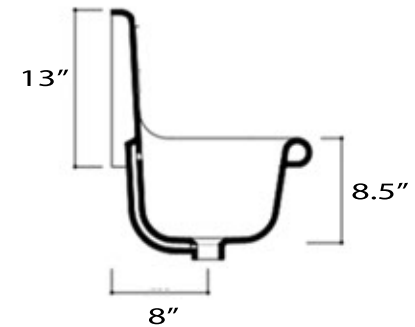

Victorian Collection
Fireclay Bathroom Wallmount Sink

MODEL:
NS-VC24-BLUW

FRONT VIEW

TOP VIEW

SIDE VIEW

Overall Dimensions	Interior Bowl	Faucet Spread	Exterior Bowl Height	Drain Dimensions
23.5" x 19" x 16.5"	18" x 11.75" x 8"	8"	8.5"	1.75"

FEATURES

- Genuine Italian Fireclay
- Nominal Dimensions - Actual may vary by 1/4"
- Wall-mount installation
- Porcelain enamel glaze
- Drain is not included with sink (1.75" standard)
- Has Overflow
- Faucet is not included
- Do not clean with abrasive cleansers or pads
- Limited Warranty for manufacturer defects