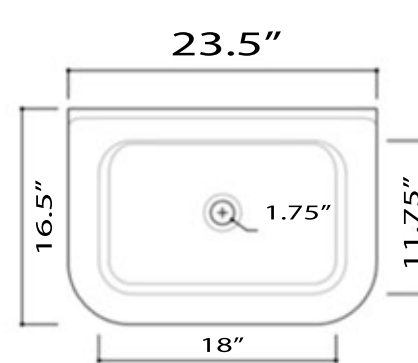

Victorian Collection
Fireclay Bathroom Wallmount Sink

MODEL:
NS-VC24-BLUW

FRONT VIEW

TOP VIEW

SIDE VIEW

Overall Dimensions	Interior Bowl	Faucet Spread	Exterior Bowl Height	Drain Dimensions
23.5" x 19" x 16.5"	18" x 11.75" x 8"	8"	8.5"	1.75"

FEATURES

- Genuine Italian Fireclay
- Nominal Dimensions - Actual may vary by 1/4"
- Wall-mount installation
- Porcelain enamel glaze
- Drain is not included with sink (1.75" standard)
- Has Overflow
- Faucet is not included
- Do not clean with abrasive cleansers or pads
- Limited Warranty for manufacturer defects