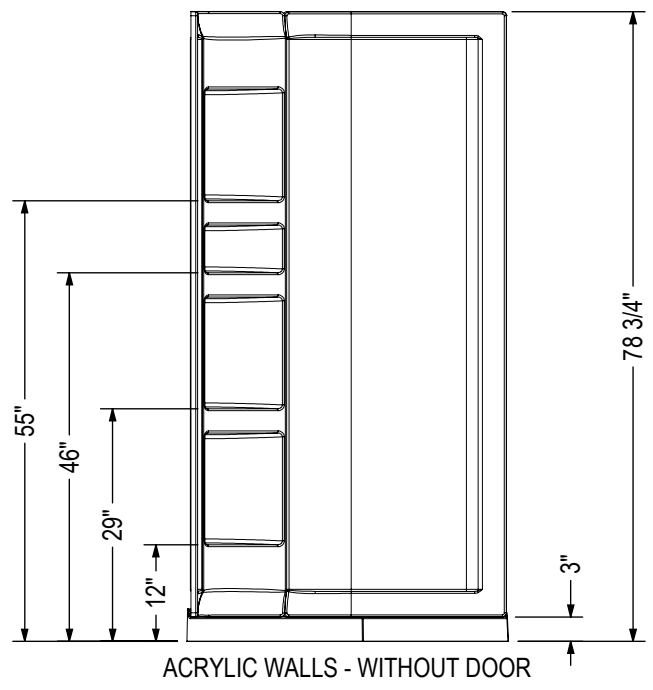

STANDARD

-Door opening : 24 1/8"
 -Wall jamb adjustment : 3/4"

All dimensions are approximate. Structure measurements must be verified against the unit to ensure proper fit.