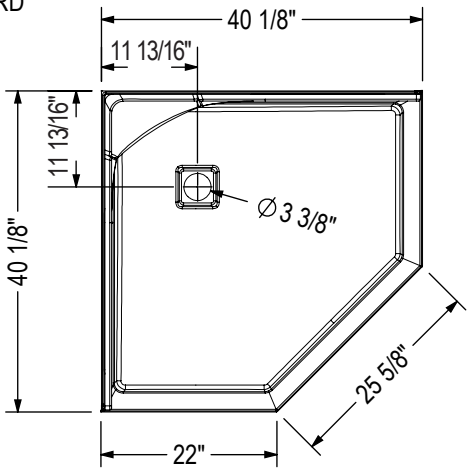

STANDARD

-Door opening : 24 1/8"
 -Wall jamb adjustment : 3/4"

All dimensions are approximate. Structure measurements must be verified against the unit to ensure proper fit.