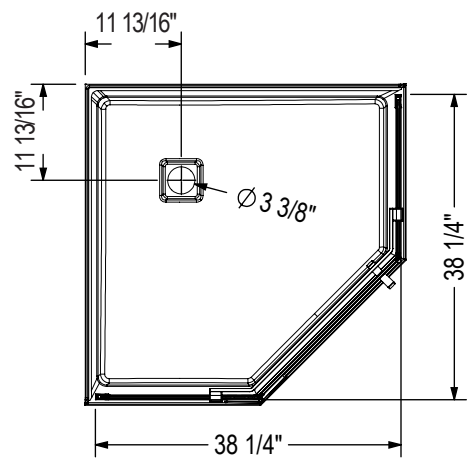

STANDARD

-Door opening : 24 1/8"
 -Wall jamb adjustment : 3/4"

All dimensions are approximate. Structure measurements must be verified against the unit to ensure proper fit.