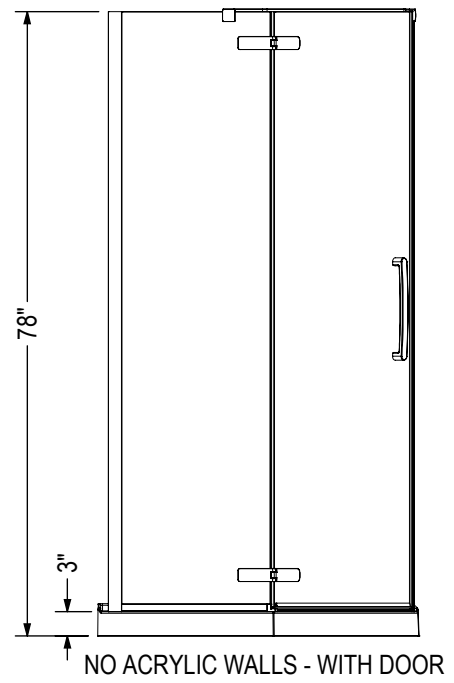

STANDARD

-Door opening : 24 1/8"
 -Wall jamb adjustment : 3/4"

All dimensions are approximate. Structure measurements must be verified against the unit to ensure proper fit.