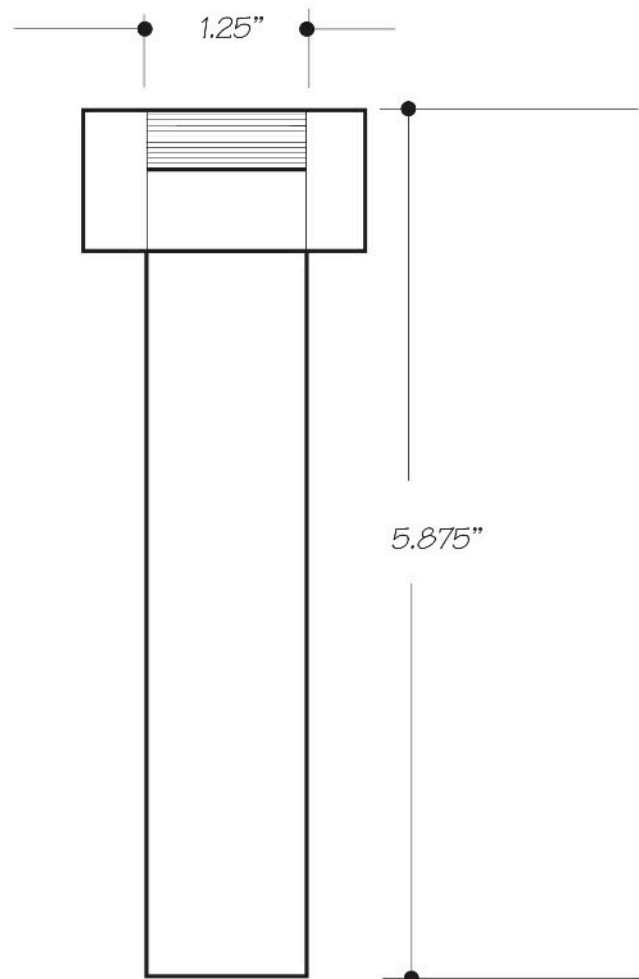

### INSTALLATION DIMENSIONS

***This model offers you the following features & benefits:***

- 1-1/4" O.D. x 5-7/8" European Slip Joint Extension Tube
- To be used with threaded European Lavatory drains to connect to P-Trap
- Plated Brass
- Available in 6 finishes
  - CPB - Polished Chrome
  - PN - Polished Nickel
  - PVD - Polished Brass
  - WCP - Weathered Copper
  - ORB - Oil Rubbed Bronze
  - WB - Weathered Brass