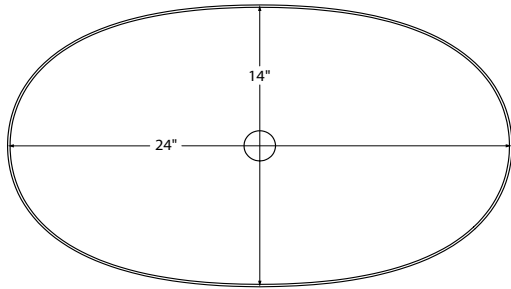

Elena SR

MODEL 759
24" x 14" x 6"
SEMI-RECESSED
SculptureStone®
13 lbs / 6 kg

When semi-recessed, the top 2" of the sink will rest on the counter.

Due to its handcrafted nature, always measure sink on-site to ensure cut-out accuracy.