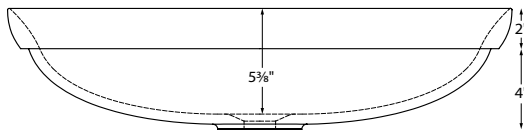

Elena SR

MODEL 759
24" x 14" x 6"
SEMI-RECESSED
SculptureStone®
13 lbs / 6 kg

When semi-recessed, the top 2" of the sink will rest on the counter.

Due to its handcrafted nature, always measure sink on-site to ensure cut-out accuracy.