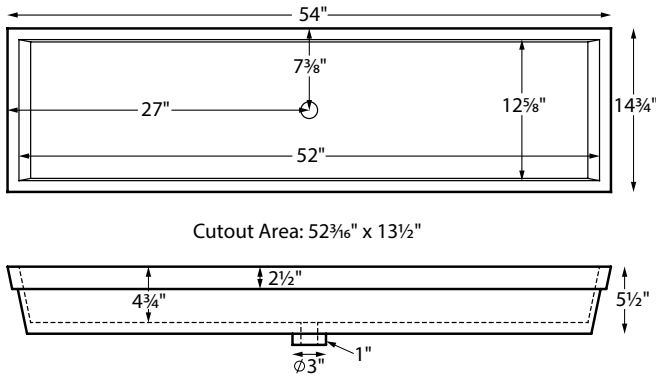

Petra 10 SR

Petra 10 SR is a single-drain semi-recessed sink.

MODEL 752
54" x 14.75" x 5.5" Bowl: 52" x 12.625"
SEMI-RECESSED or UNDERMOUNT
SculptureStone®
55 lbs / 25 kg

Cutout Area: 52³/₁₆" x 13¹/₂"

When semi-recessed, the top 2¹/₂" of the sink will rest on the counter.

Due to its handcrafted nature, always measure sink on-site to ensure cut-out accuracy.

When ordered as undermount, 1/2" x 3/8" lip detail accommodates most undermount clips (shown right).

ORDERING AND INSTALLATION