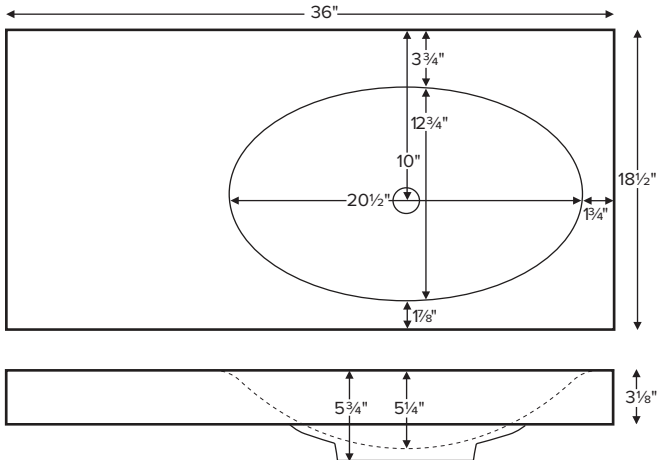

Akana 2

Shown with standard 3.125" rim height. Rim height may be specified up to 5.75" when ordering.

Shown with right side bowl. May specify right or left side offset bowl when ordering.

Due to its handcrafted nature, always measure sink on-site to ensure cut-out accuracy.

ORDERING AND INSTALLATION

- 1.5" drain opening. Comes standard without an overflow. Check local codes.
- One-piece construction
- Unit comes without faucet holes. Up to 3 holes drilled at no additional charge.
- Non-porous, stain-, mold- and mildew-resistant SculptureStone®
- Material is approximately 70% organic
- Five-Year Limited Residential Warranty

Also available as a wall-mount sink, MTCS-736D. See product specification sheet for details.

• Before discarding packaging, check for accessories that may be inside.
• All product measurements are ±1/2".
• Specifications and configurations are subject to change without notice.
• Measurements herein supersede all others published prior to publication date below.