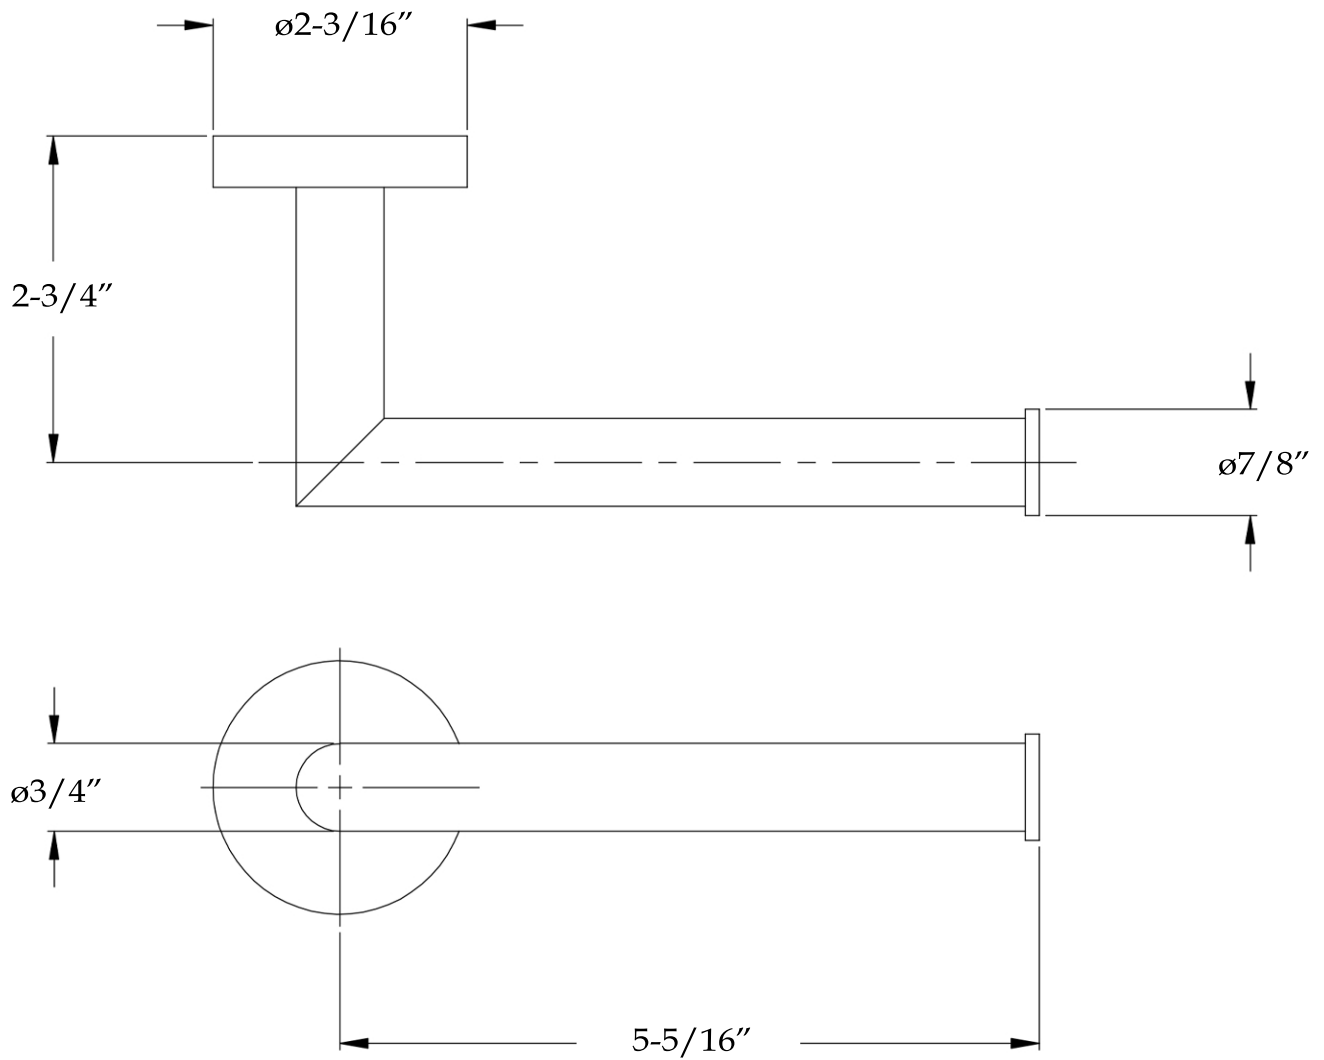

MAIDSTONE

www.MaidstoneSupply.com

Toilet Paper Holder

Part No: TOLA

Contact Maidstone for additional information and specifications. For complete warranty information and a list of dealers visit www.MaidstoneSupply.com. All products and specifications are subject to change without notice. Maidstone is not responsible for typographical and/or dimensional errors. Typographical errors are subject to correction.

Note: Rough-in dimensions may vary +/- 1/2" and are subject to change. No responsibility is assumed by Maidstone.