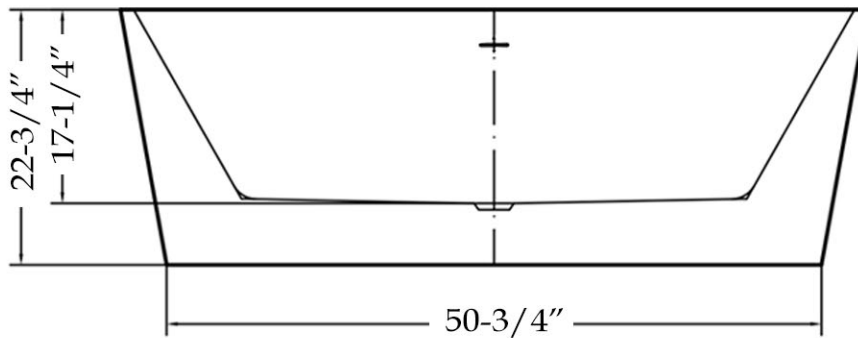

MAIDSTONE

www.MaidstoneSupply.com

Double End Freestanding Tub

Part No: 220AM59

Volume: 56 gal Weight: 84 lbs

Contact Maidstone for additional information and specifications. For complete warranty information and a list of dealers visit www.MaidstoneSupply.com. All products and specifications are subject to change without notice. Maidstone is not responsible for typographical and/or dimensional errors. Typographical errors are subject to correction.

Note: Rough-in dimensions may vary +/- 1/2" and are subject to change. No responsibility is assumed by Maidstone.