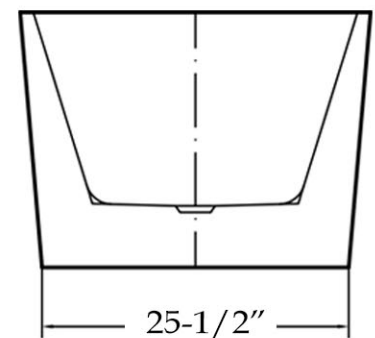

MAIDSTONE

www.MaidstoneSupply.com

Double End Freestanding Tub

Part No: 220AM59

Volume: 56 gal Weight: 84 lbs

Contact Maidstone for additional information and specifications. For complete warranty information and a list of dealers visit www.MaidstoneSupply.com. All products and specifications are subject to change without notice. Maidstone is not responsible for typographical and/or dimensional errors. Typographical errors are subject to correction.

Note: Rough-in dimensions may vary +/- 1/2" and are subject to change. No responsibility is assumed by Maidstone.