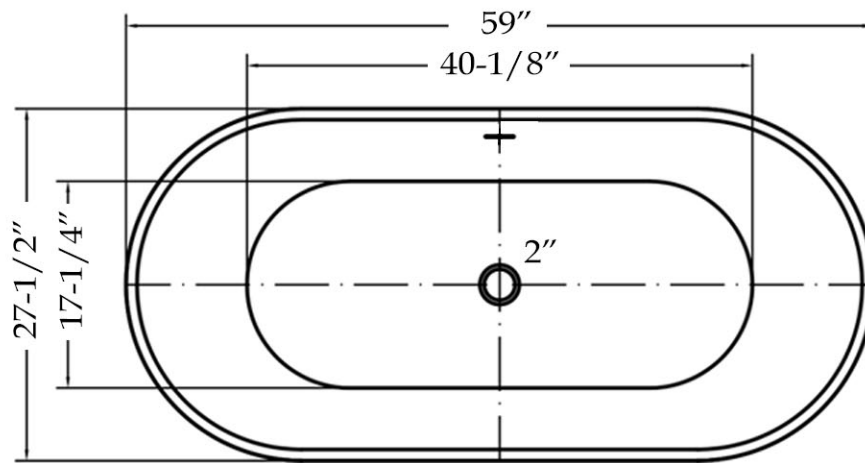

MAIDSTONE

www.MaidstoneSupply.com

Double End Freestanding Tub

Part No: 220AM59

Volume: 56 gal Weight: 84 lbs

Contact Maidstone for additional information and specifications. For complete warranty information and a list of dealers visit www.MaidstoneSupply.com. All products and specifications are subject to change without notice. Maidstone is not responsible for typographical and/or dimensional errors. Typographical errors are subject to correction.

Note: Rough-in dimensions may vary +/- 1/2" and are subject to change. No responsibility is assumed by Maidstone.