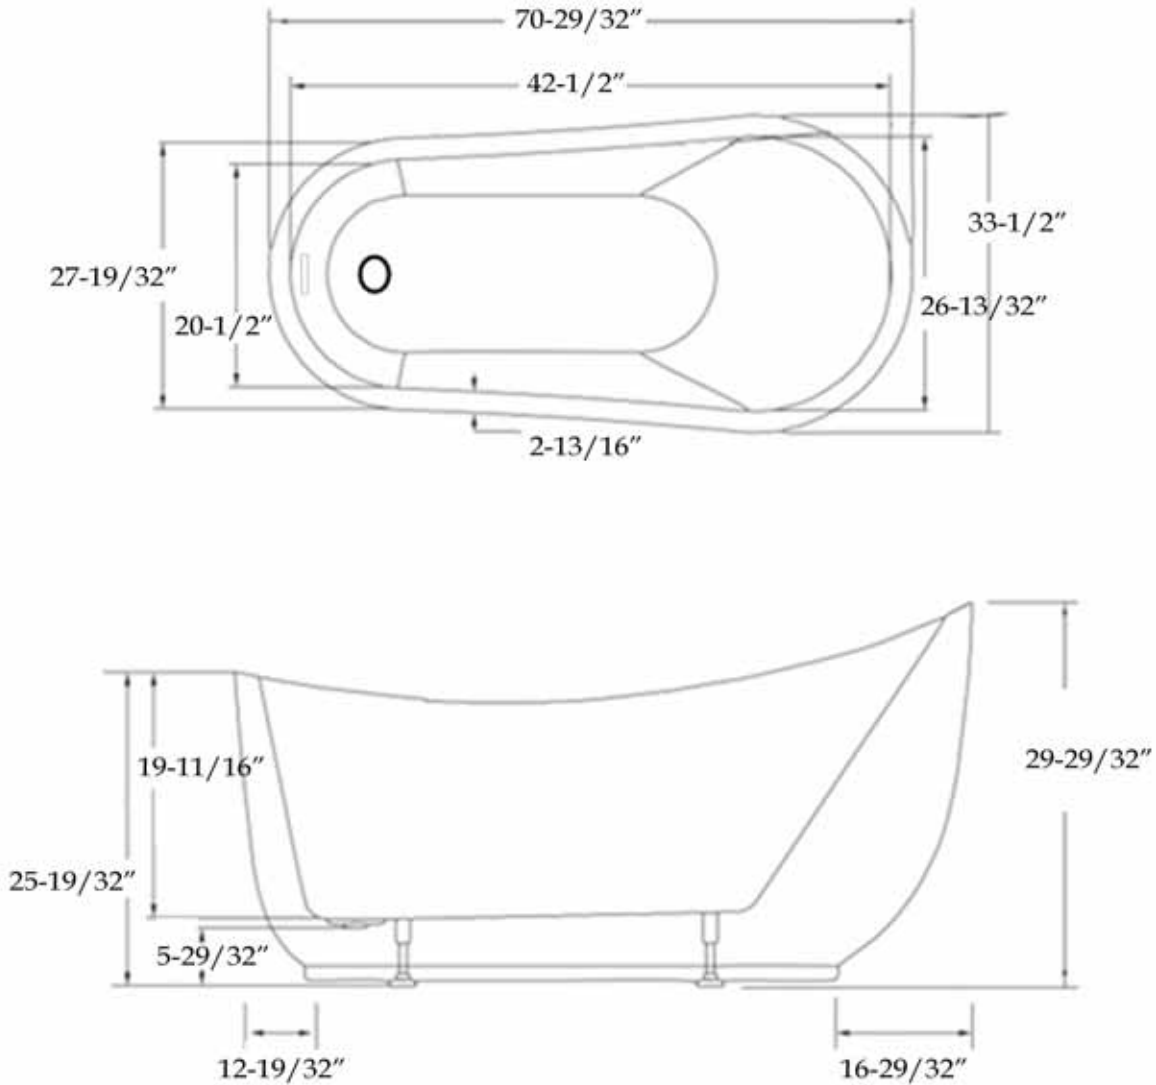

## Slipper Freestanding Tub

Part No: 22013

Empty Weight (LBS): 84

Contact Maidstone for additional information and specifications. For complete warranty information and a list of dealers visit [www.MaidstoneSupply.com](http://www.MaidstoneSupply.com). All products and specifications are subject to change without notice. Maidstone is not responsible for typographical and/or dimensional errors. Typographical errors are subject to correction.

Note: Rough-in dimensions may vary +/- 1/2" and are subject to change. No responsibility is assumed by Maidstone.